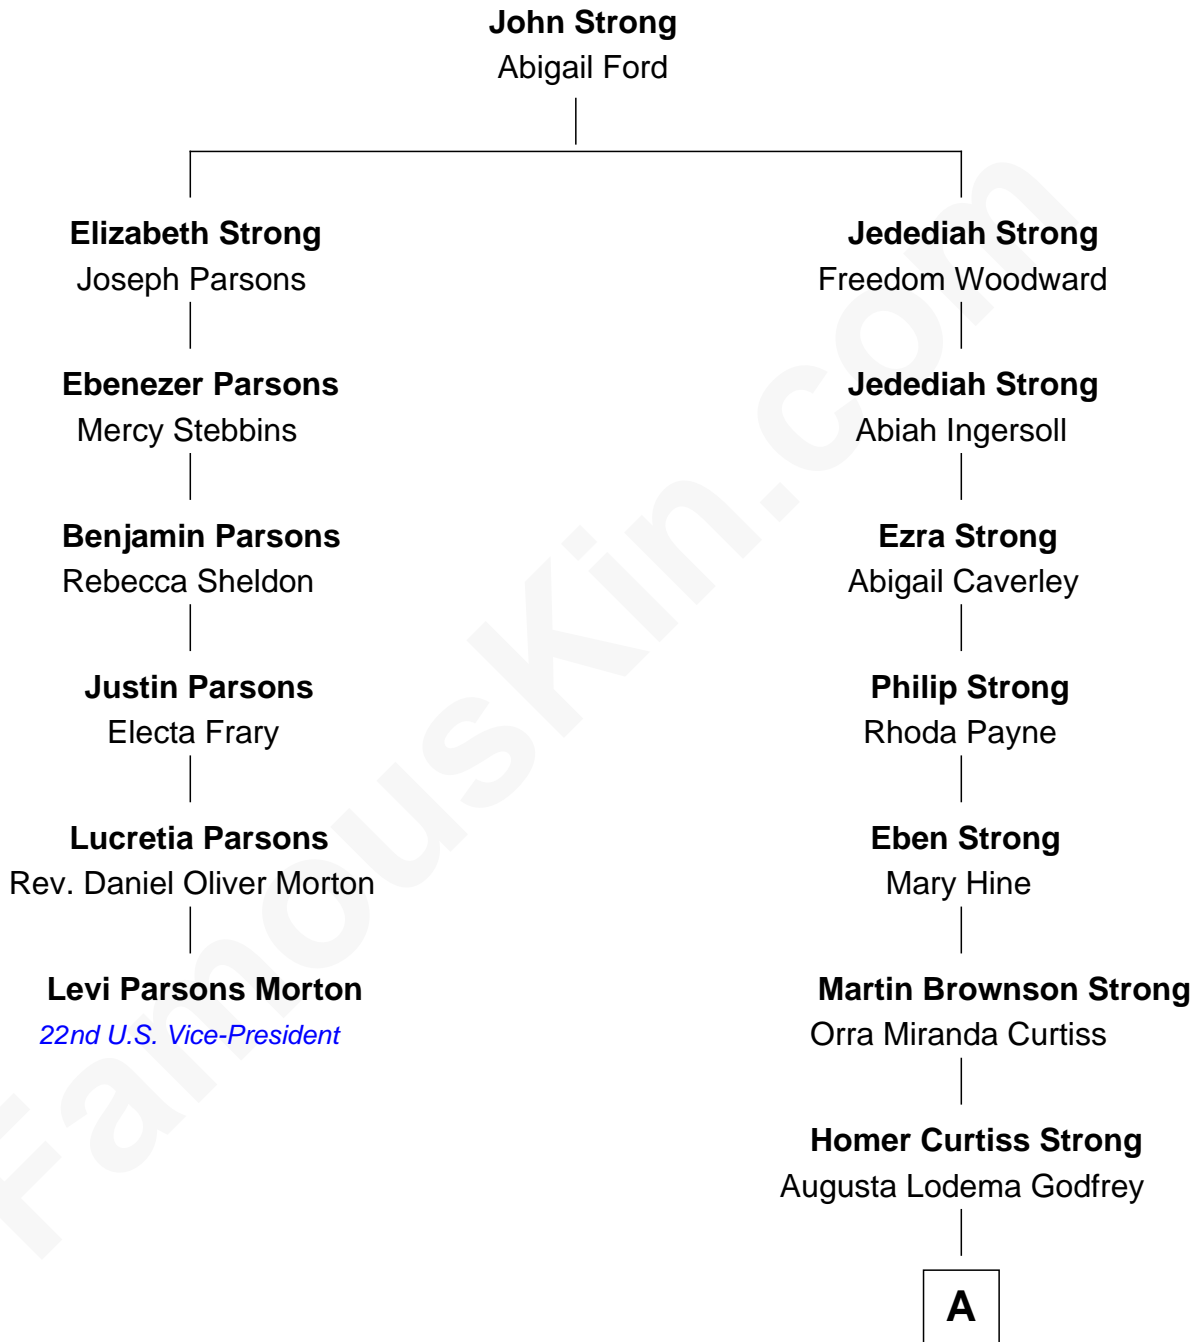

**FamousKin.com**  
**Relationship Chart of**  
**Levi Parsons Morton**  
*22nd U.S. Vice-President*

**5th cousin 5 times removed of**  
**Sarah Palin**  
*9th Governor of Alaska*

**A**

—  
**Cora Godfrey Strong**

James Carl Gower

—  
**Helen Louise Gower**

Clement James Sheeran

—  
**Sarah Sheeran**

Charles Richard Heath

—  
**Sarah Palin**

*9th Governor of Alaska*

FamousKin.com