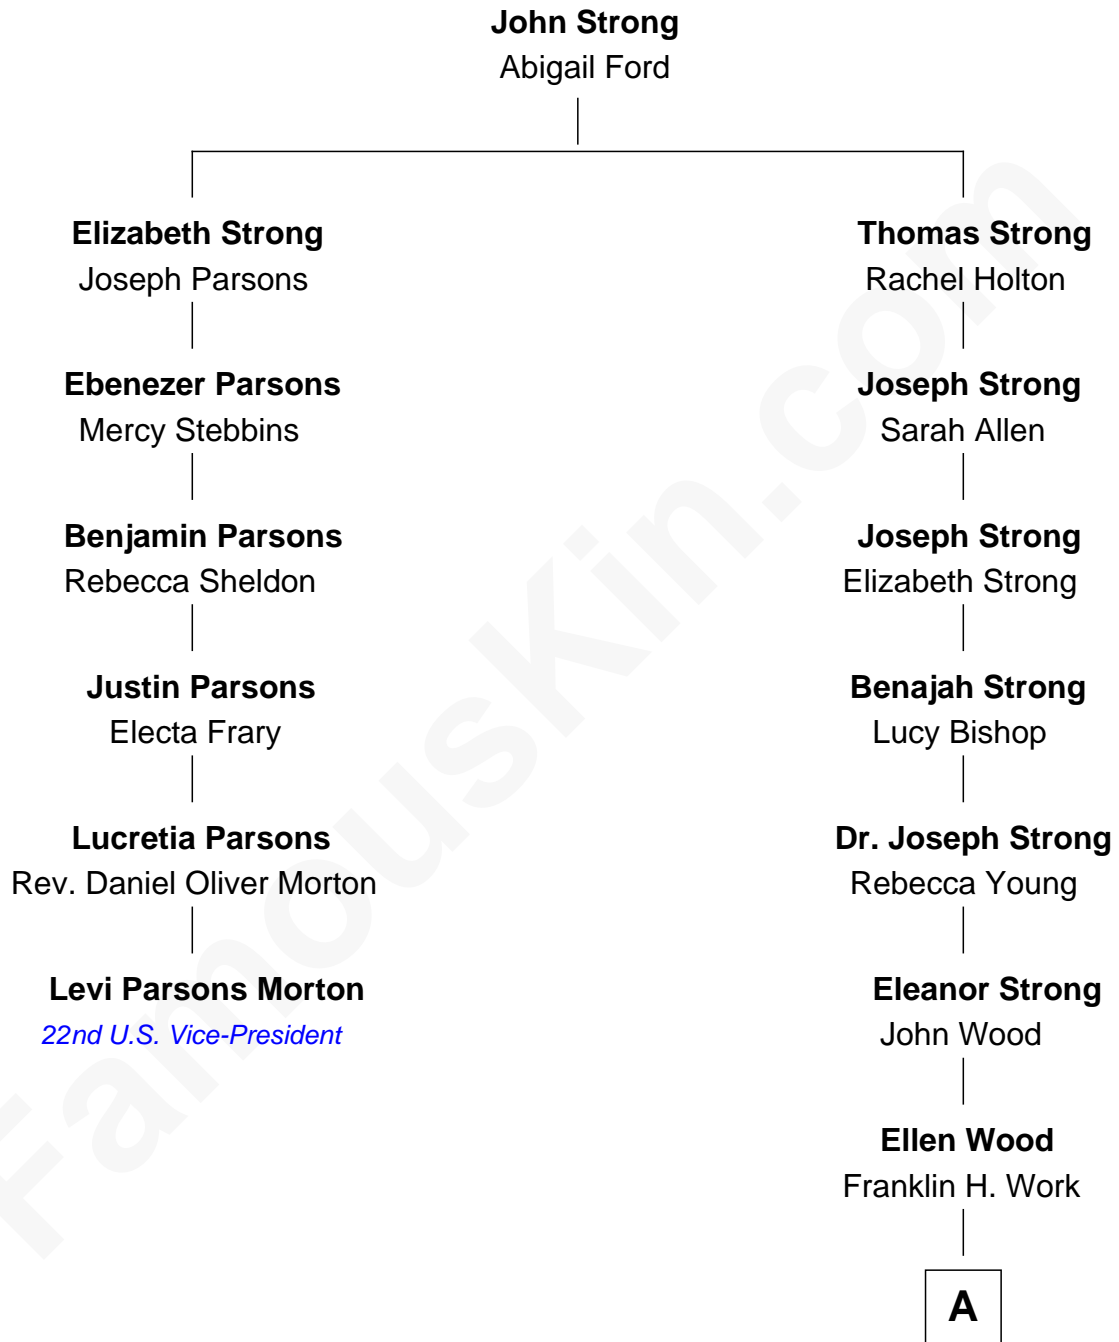

FamousKin.com
Relationship Chart of
Levi Parsons Morton
22nd U.S. Vice-President

5th cousin 5 times removed of
Princess Diana
Princess of Wales

A

Frances Eleanor Work

James Boothby Burke Roche

Edmund Maurice Burke Roche

Ruth Sylvia Gill

Frances Ruth Burke Roche

Edward John Spencer

Princess Diana

Princess of Wales

FamousKin.com