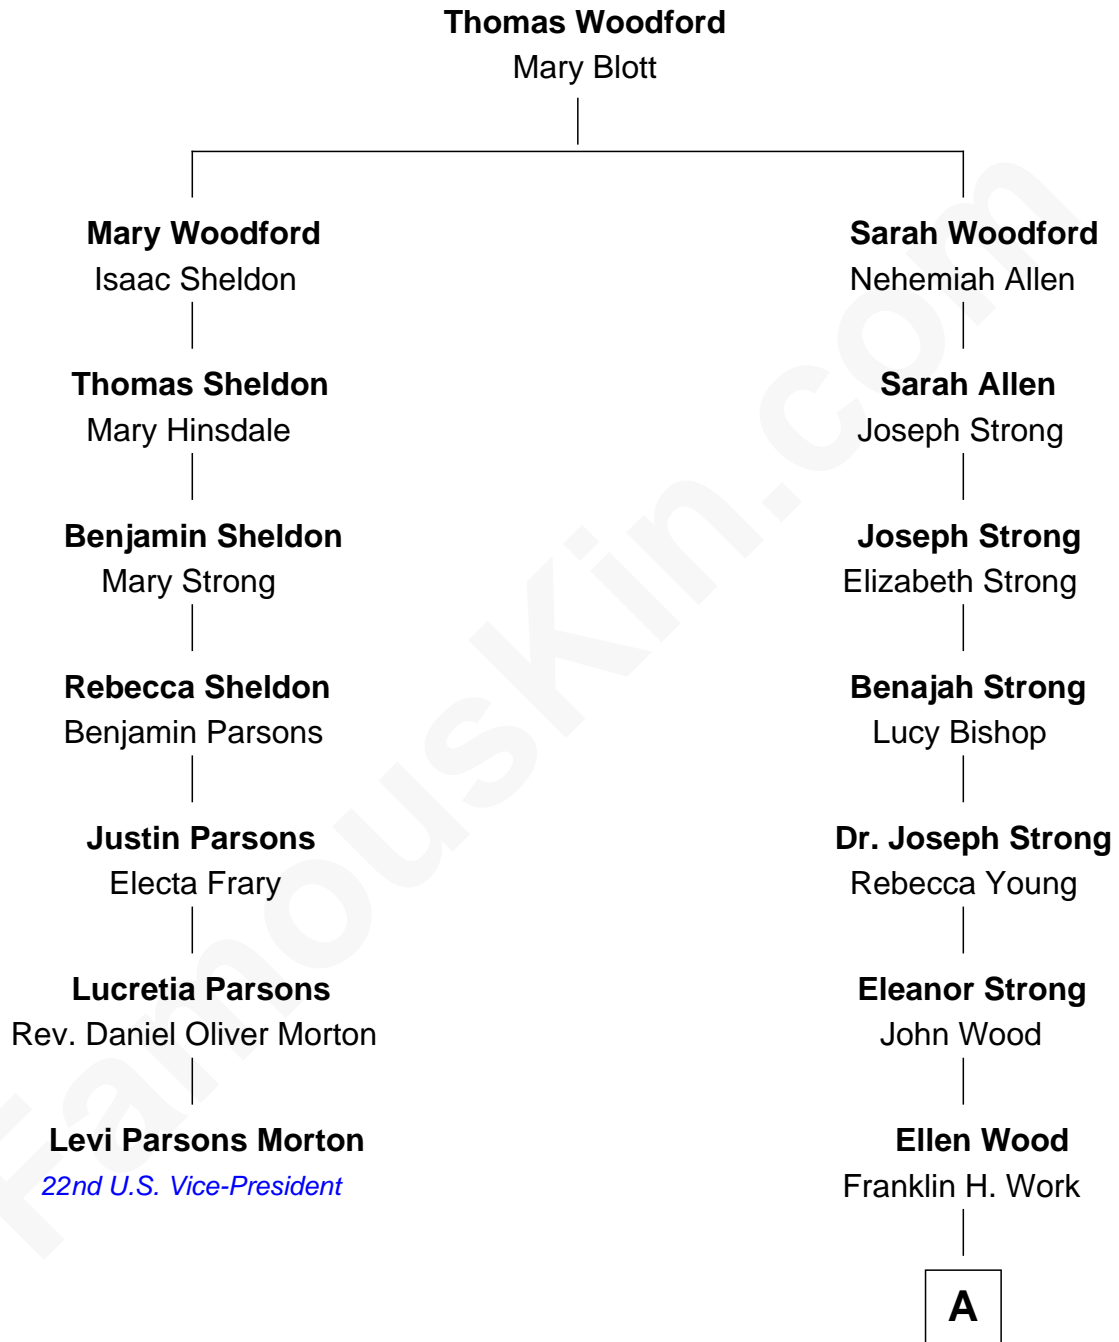

FamousKin.com
Relationship Chart of
Levi Parsons Morton
22nd U.S. Vice-President

6th cousin 4 times removed of
Princess Diana
Princess of Wales

A

—
Frances Eleanor Work

James Boothby Burke Roche

—
Edmund Maurice Burke Roche

Ruth Sylvia Gill

—
Frances Ruth Burke Roche

Edward John Spencer

—
Princess Diana

Princess of Wales

FamousKin.com