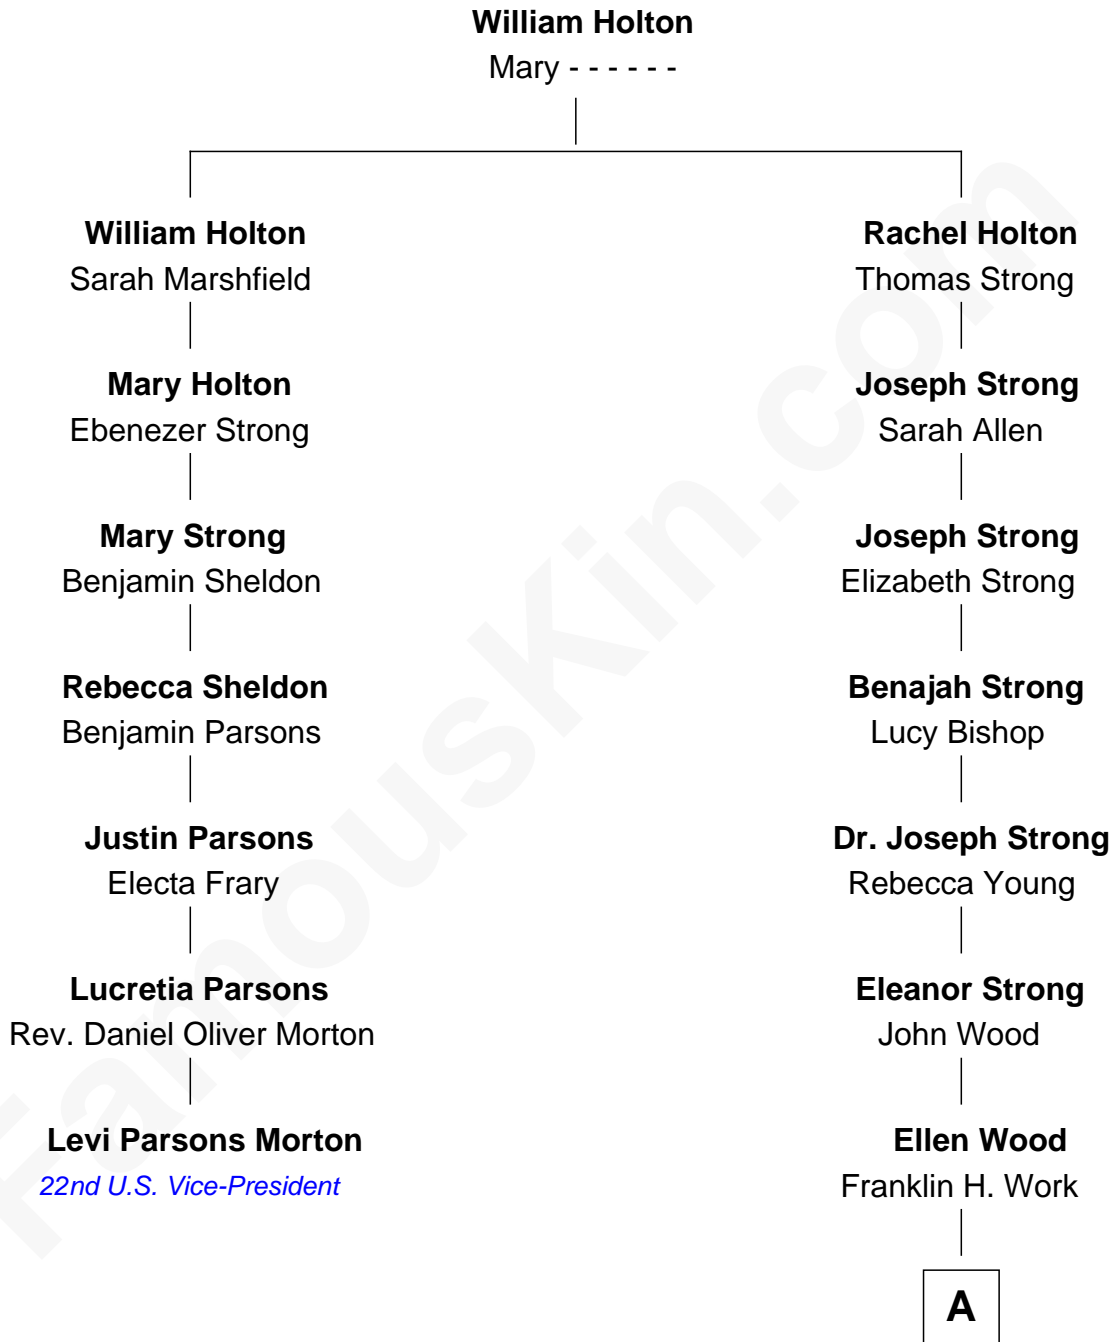

FamousKin.com
Relationship Chart of
Levi Parsons Morton
22nd U.S. Vice-President

6th cousin 4 times removed of

Princess Diana
Princess of Wales

A

—
Frances Eleanor Work

James Boothby Burke Roche

—
Edmund Maurice Burke Roche

Ruth Sylvia Gill

—
Frances Ruth Burke Roche

Edward John Spencer

—
Princess Diana

Princess of Wales

FamousKin.com