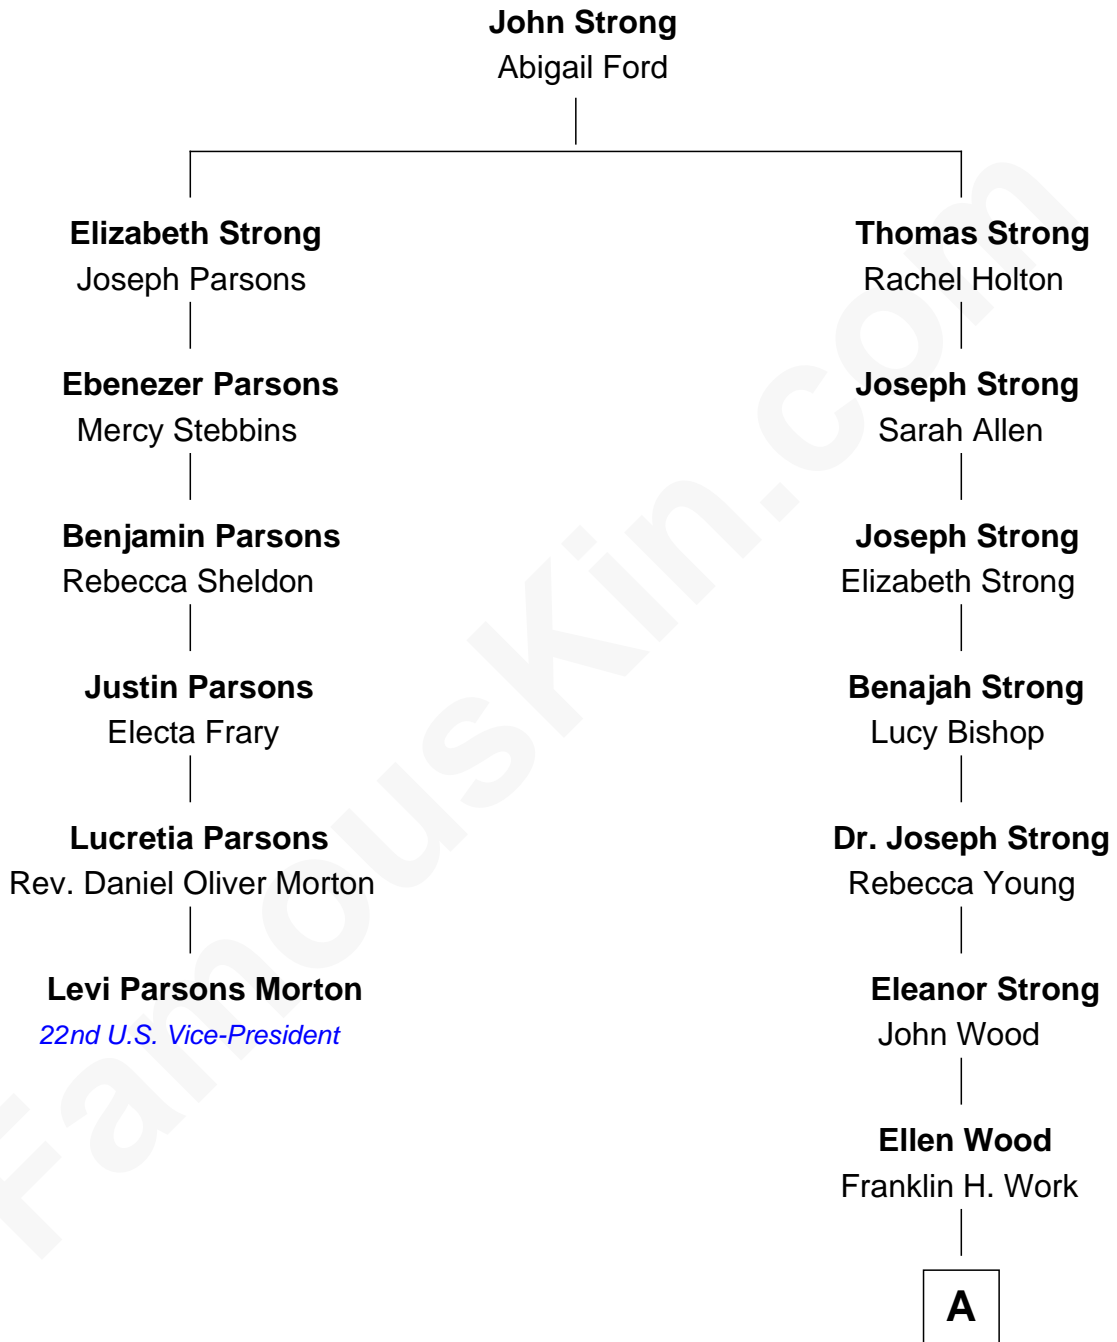

FamousKin.com
Relationship Chart of
Levi Parsons Morton
22nd U.S. Vice-President

5th cousin 6 times removed of
Prince William
Prince of Wales

A

Frances Eleanor Work

James Boothby Burke Roche

Edmund Maurice Burke Roche

Ruth Sylvia Gill

Frances Ruth Burke Roche

Edward John Spencer

Princess Diana Frances Spencer

Charles III, King of the United Kingdom

Prince William

Prince of Wales