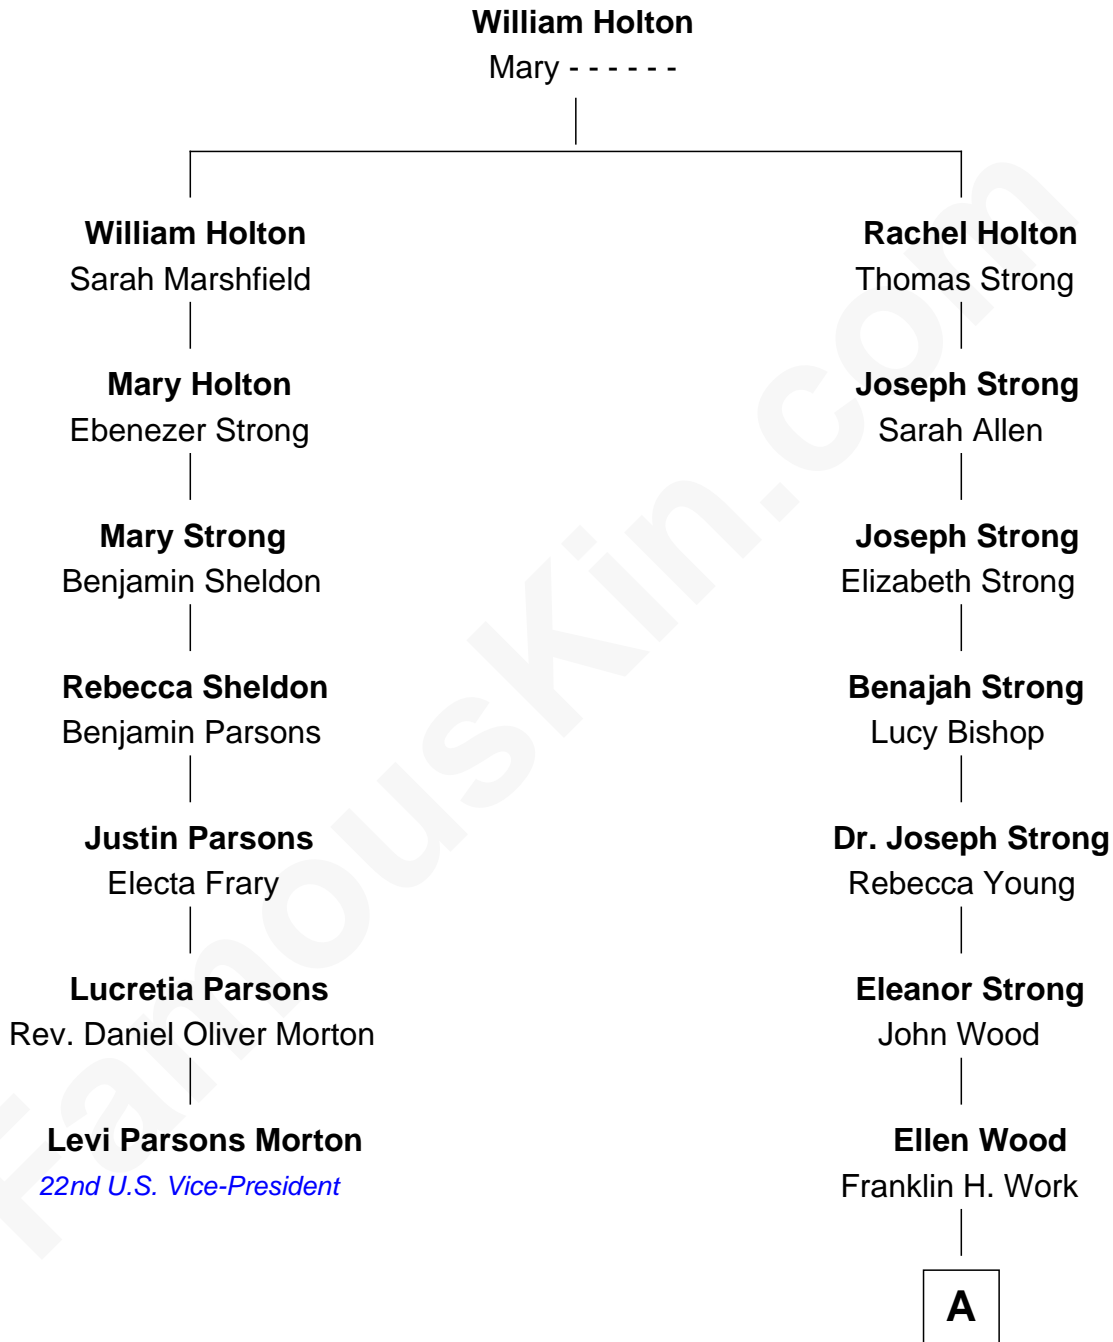

**FamousKin.com**  
**Relationship Chart of**  
**Levi Parsons Morton**  
*22nd U.S. Vice-President*

**6th cousin 5 times removed of**  
**Prince William**  
*Prince of Wales*

**A**

—  
**Frances Eleanor Work**

James Boothby Burke Roche

—  
**Edmund Maurice Burke Roche**

Ruth Sylvia Gill

—  
**Frances Ruth Burke Roche**

Edward John Spencer

—  
**Princess Diana Frances Spencer**

Charles III, King of the United Kingdom

—  
**Prince William**

*Prince of Wales*