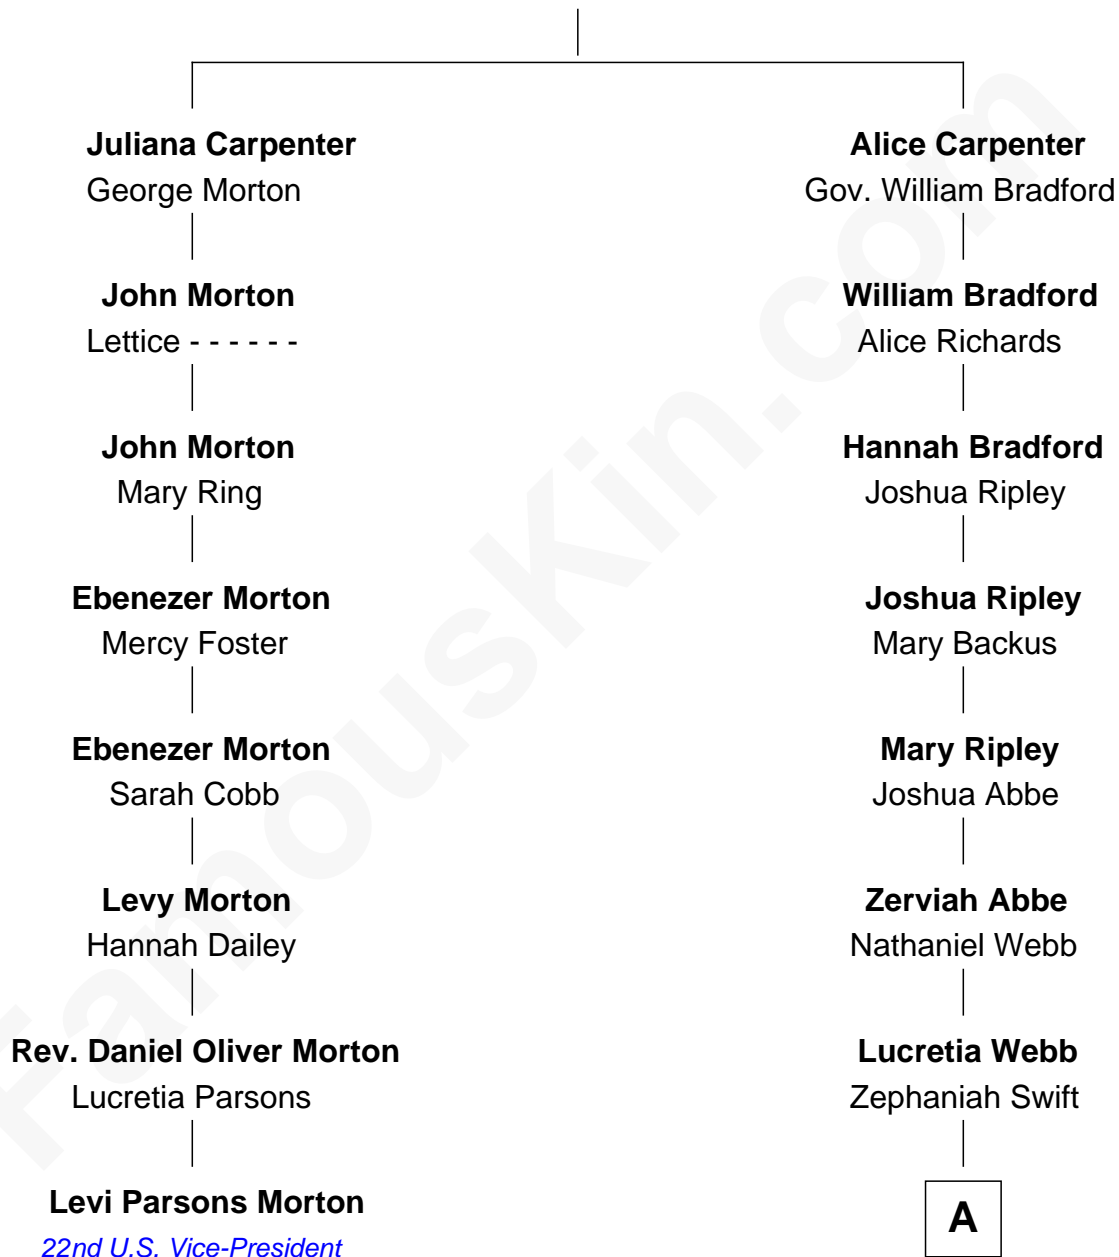

## Relationship Chart of

### Levi Parsons Morton

22nd U.S. Vice-President

7th cousin 6 times removed of

**Anna Gunn**

TV and Movie Actress

**Alexander Carpenter**

-----

**A**

**Lucretia A. Swift**

Rufus Paine Spalding

**Emily Swift Spalding**

Luther Day

**William Rufus Day**

Mary Elizabeth Schaefer

**Luther N. Day**

Ida McKinley Barber