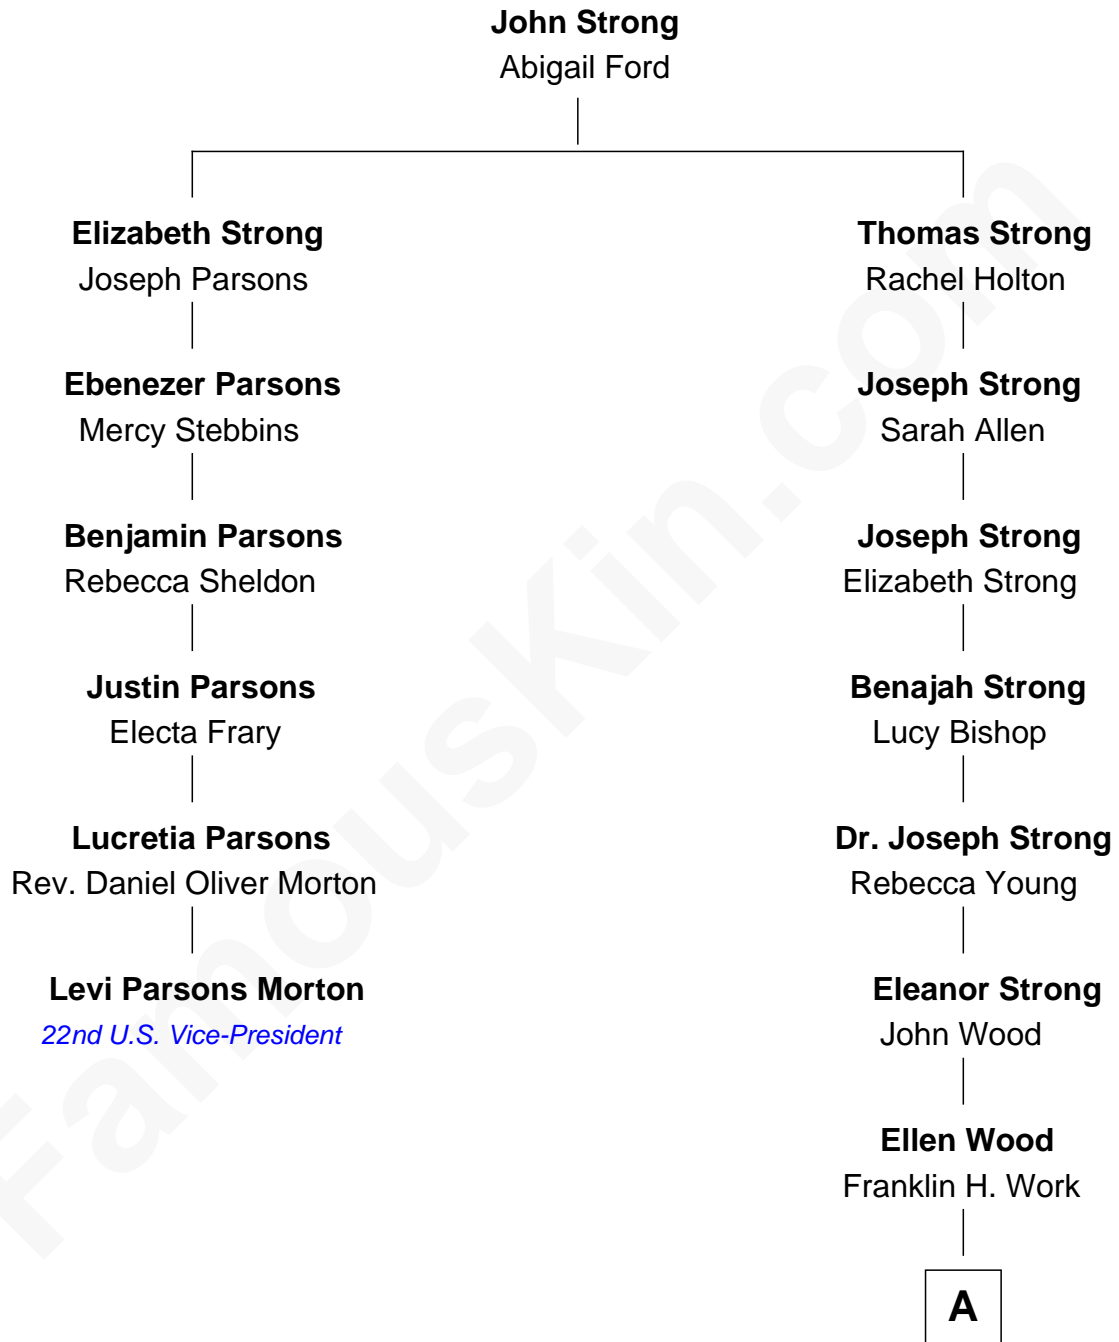

FamousKin.com
Relationship Chart of
Levi Parsons Morton
22nd U.S. Vice-President

5th cousin 6 times removed of

Prince Harry
Duke of Sussex

A

—
Frances Eleanor Work

James Boothby Burke Roche

—
Edmund Maurice Burke Roche

Ruth Sylvia Gill

—
Frances Ruth Burke Roche

Edward John Spencer

—
Princess Diana Frances Spencer

Charles III, King of the United Kingdom

—
Prince Harry

Duke of Sussex

FamousKin.com