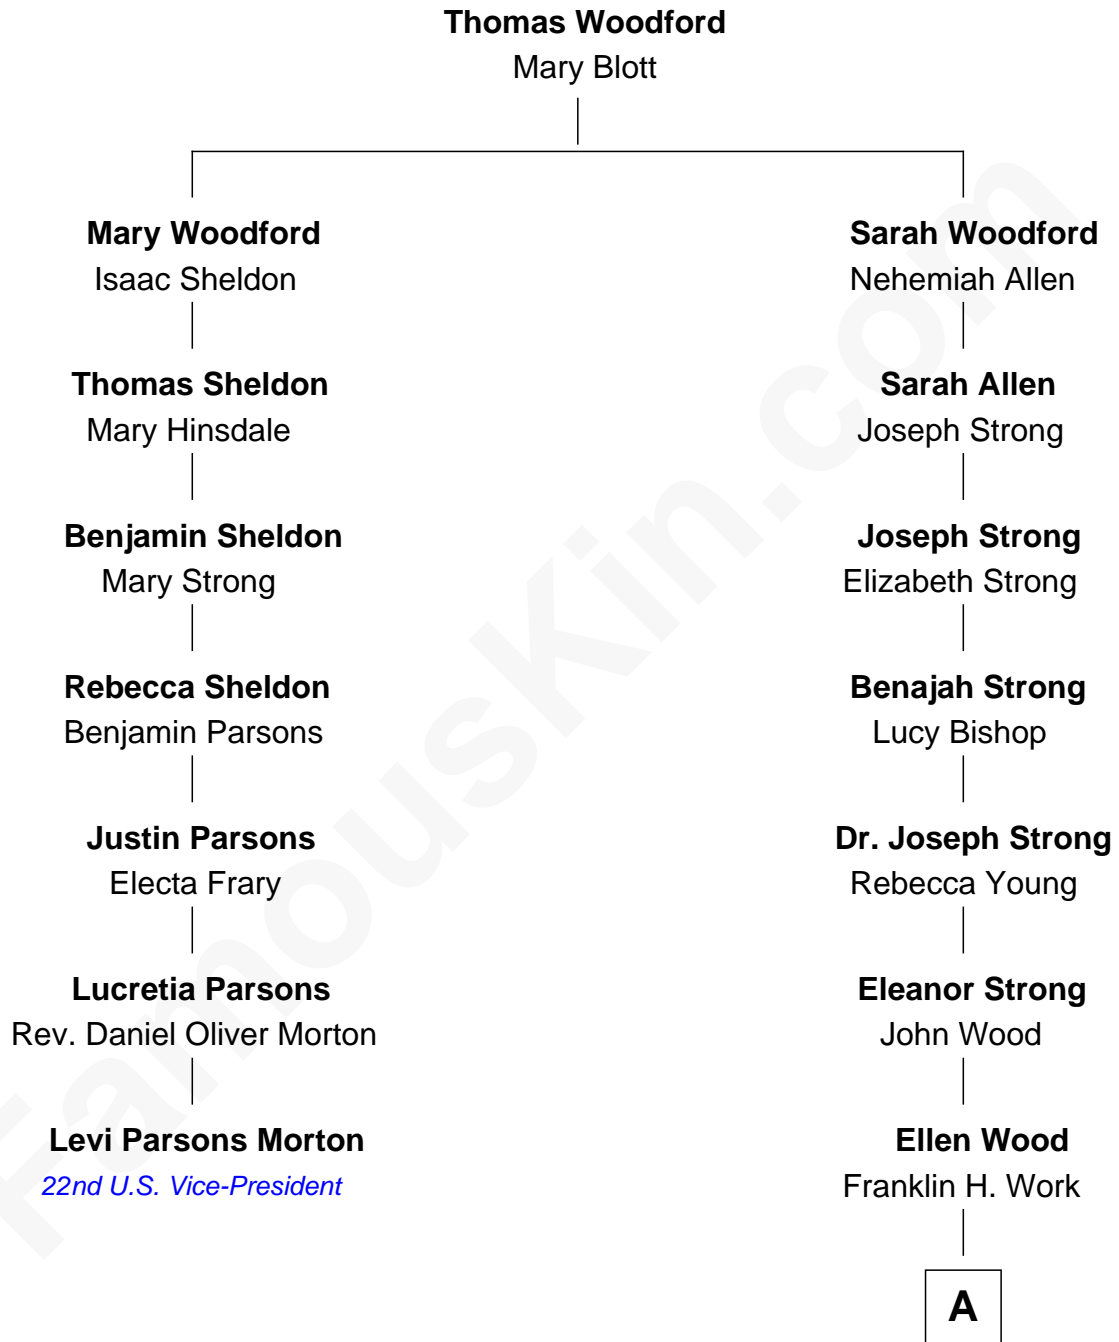

FamousKin.com
Relationship Chart of
Levi Parsons Morton
22nd U.S. Vice-President

6th cousin 5 times removed of
Prince Harry
Duke of Sussex

A

—
Frances Eleanor Work

James Boothby Burke Roche

—
Edmund Maurice Burke Roche

Ruth Sylvia Gill

—
Frances Ruth Burke Roche

Edward John Spencer

—
Princess Diana Frances Spencer

Charles III, King of the United Kingdom

—
Prince Harry

Duke of Sussex

FamousKin.com