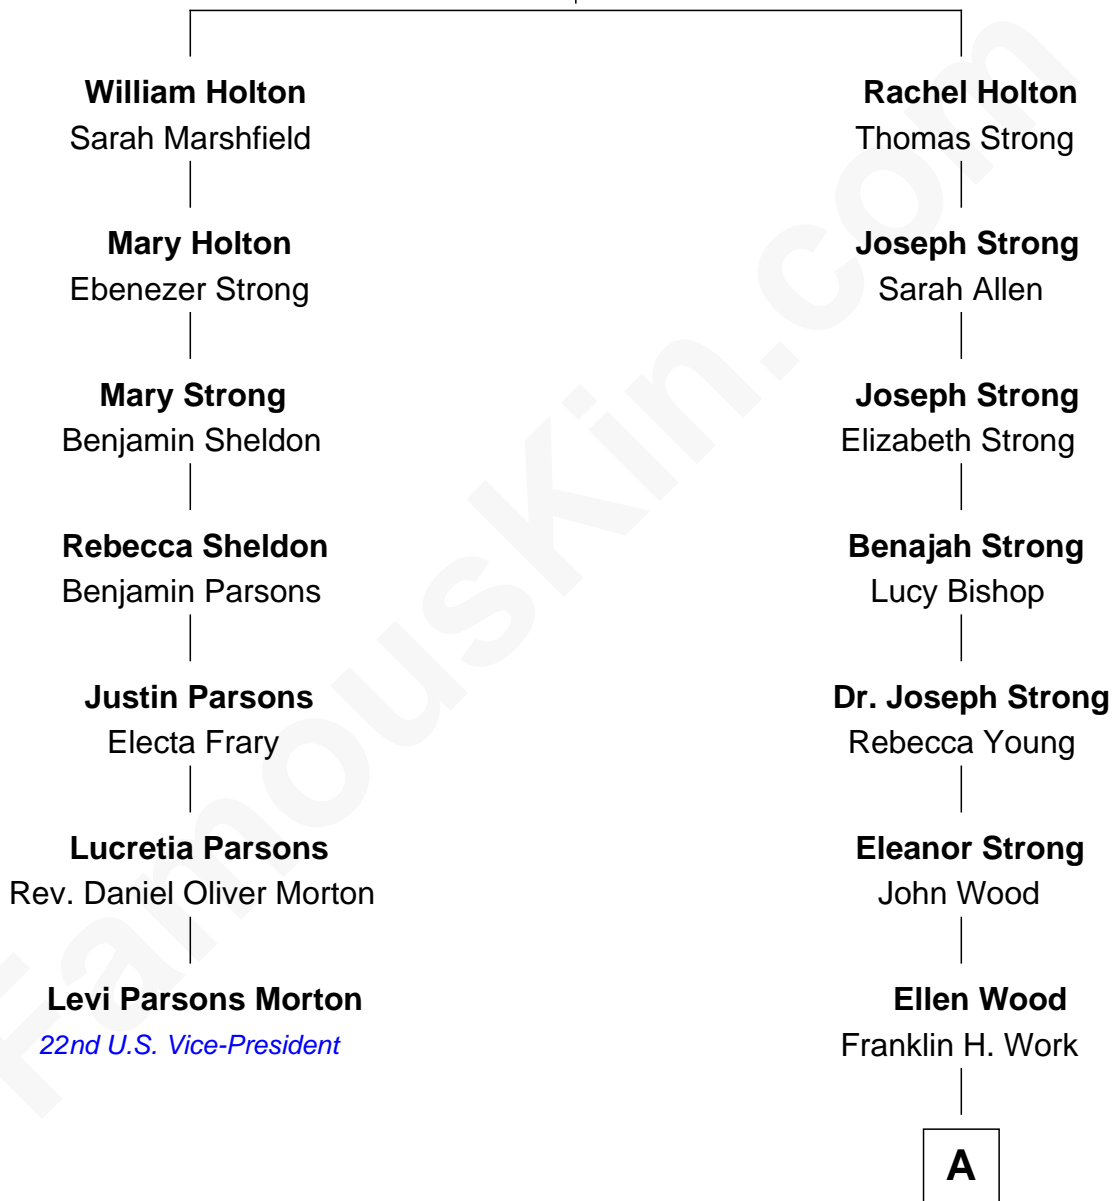

FamousKin.com
Relationship Chart of
Levi Parsons Morton
22nd U.S. Vice-President

6th cousin 5 times removed of

Prince Harry
Duke of Sussex

William Holton

Mary - - - - -

A

—
Frances Eleanor Work

James Boothby Burke Roche

—
Edmund Maurice Burke Roche

Ruth Sylvia Gill

—
Frances Ruth Burke Roche

Edward John Spencer

—
Princess Diana Frances Spencer

Charles III, King of the United Kingdom

—
Prince Harry

Duke of Sussex