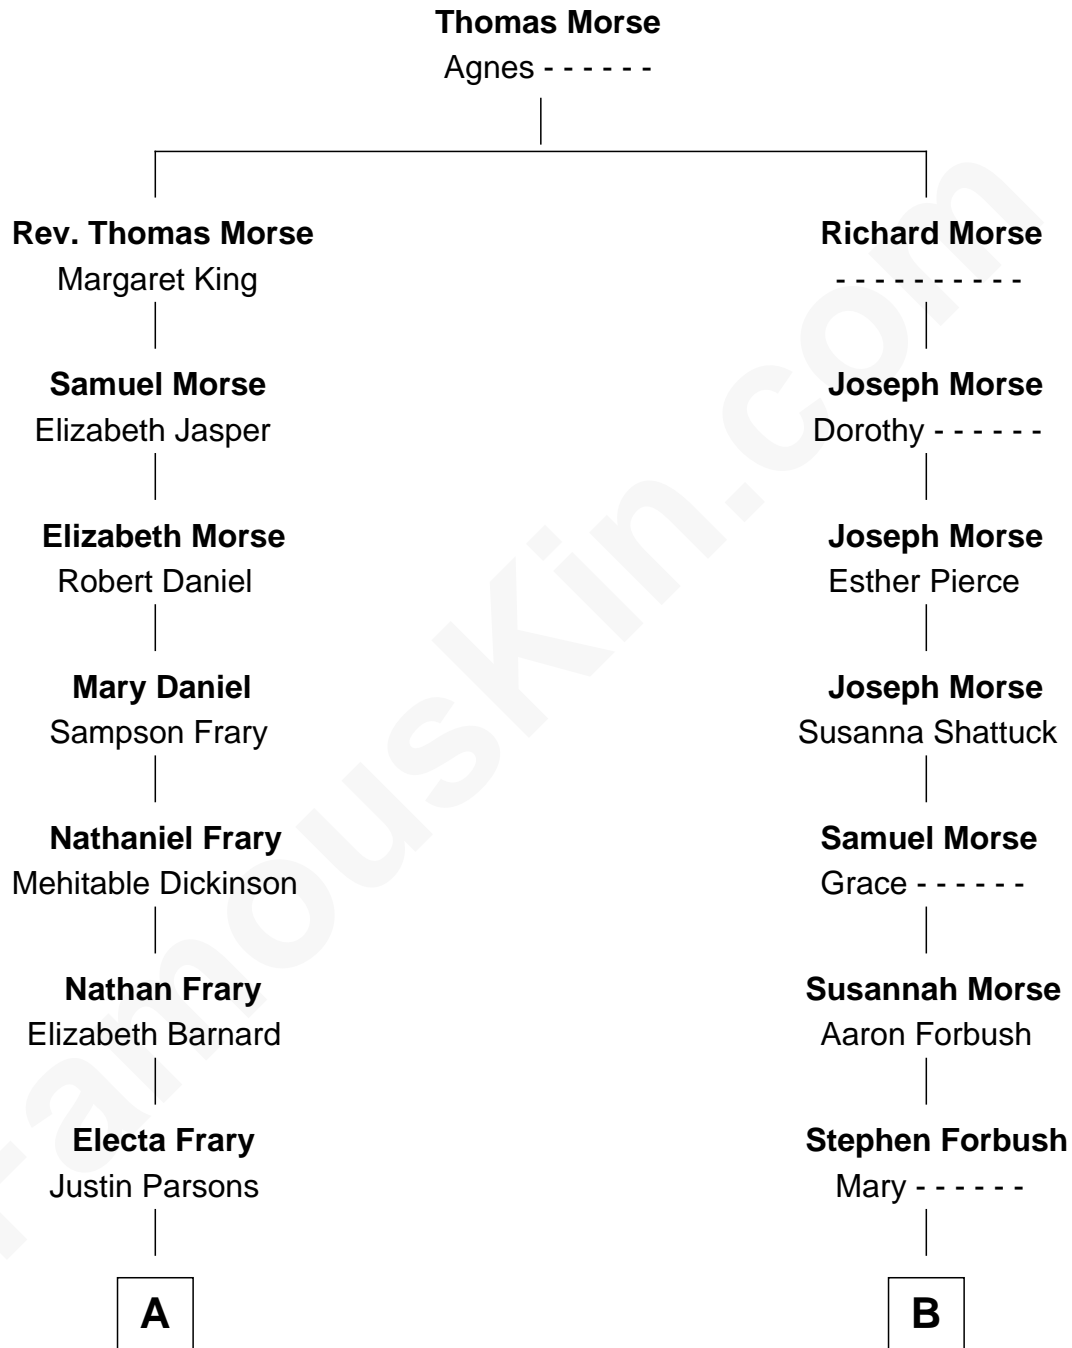

FamousKin.com
Relationship Chart of
Levi Parsons Morton
22nd U.S. Vice-President

8th cousin 4 times removed of
Harry Chapin
Singer and Songwriter

A

Lucretia Parsons
Rev. Daniel Oliver Morton

Levi Parsons Morton
22nd U.S. Vice-President

B

Asa Forbes
Lucretia Duncan

Alexander Augustus Forbes
Nancy Bushnell

Ira Bushnell Forbes
Arabel Fellows Beal

Abigail Beal Forbes
James Ormsbee Chapin

James Forbes Chapin
Jeanne Elspeth Burke

Harry Chapin
Singer and Songwriter