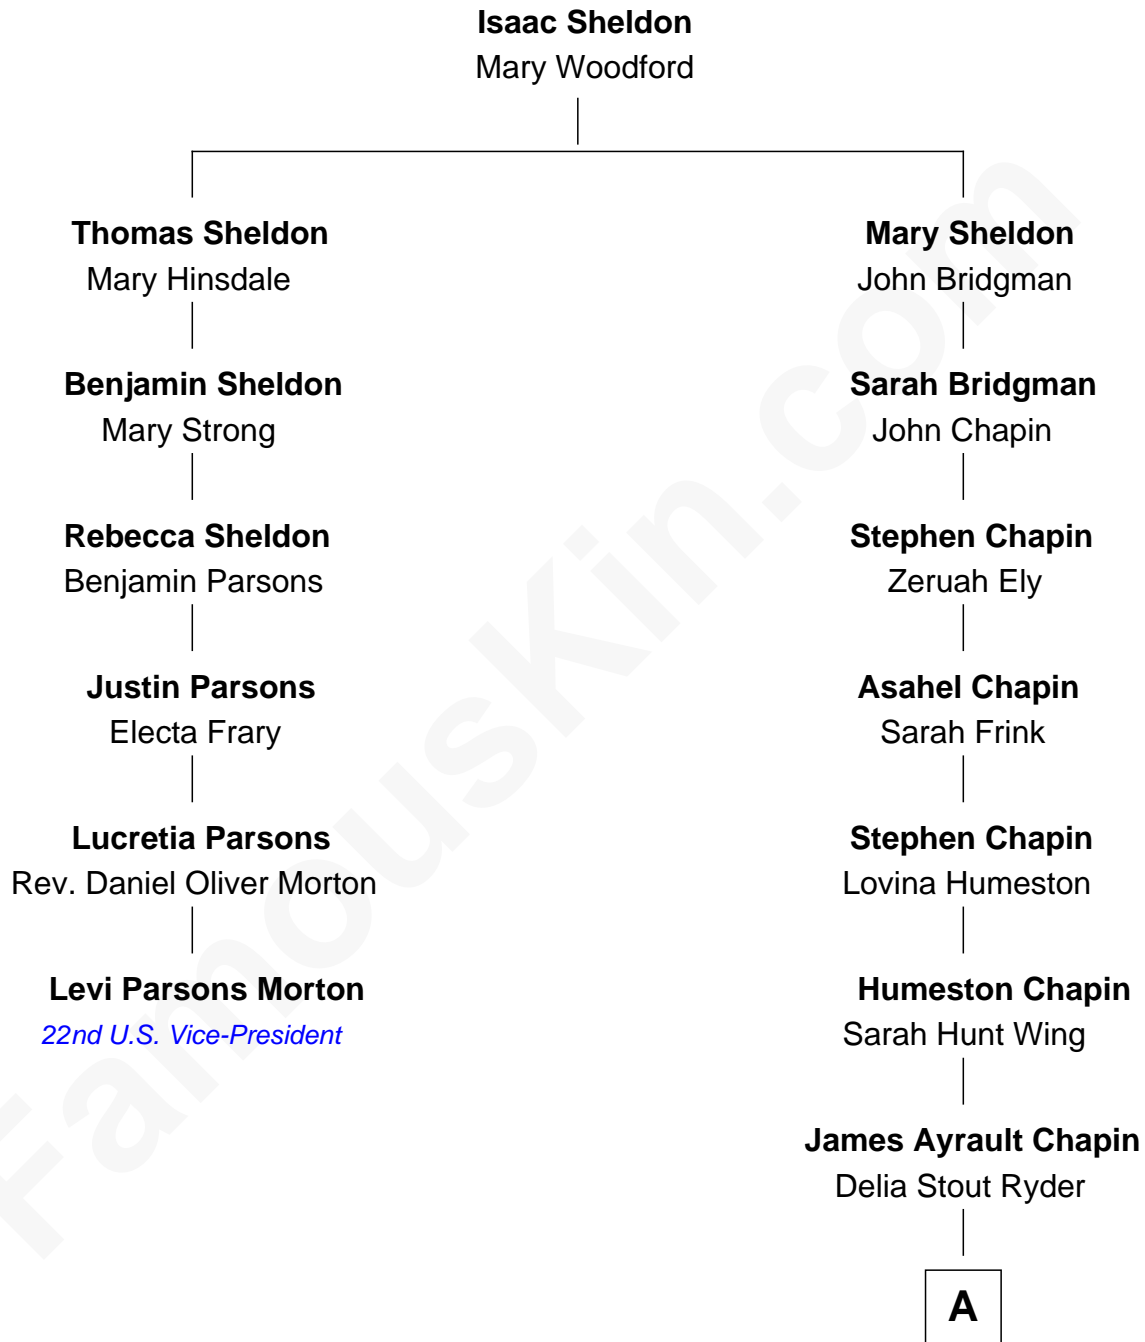

FamousKin.com
Relationship Chart of
Levi Parsons Morton
22nd U.S. Vice-President

5th cousin 4 times removed of
Harry Chapin
Singer and Songwriter

A

James Ormsbee Chapin

Abigail Beal Forbes

James Forbes Chapin