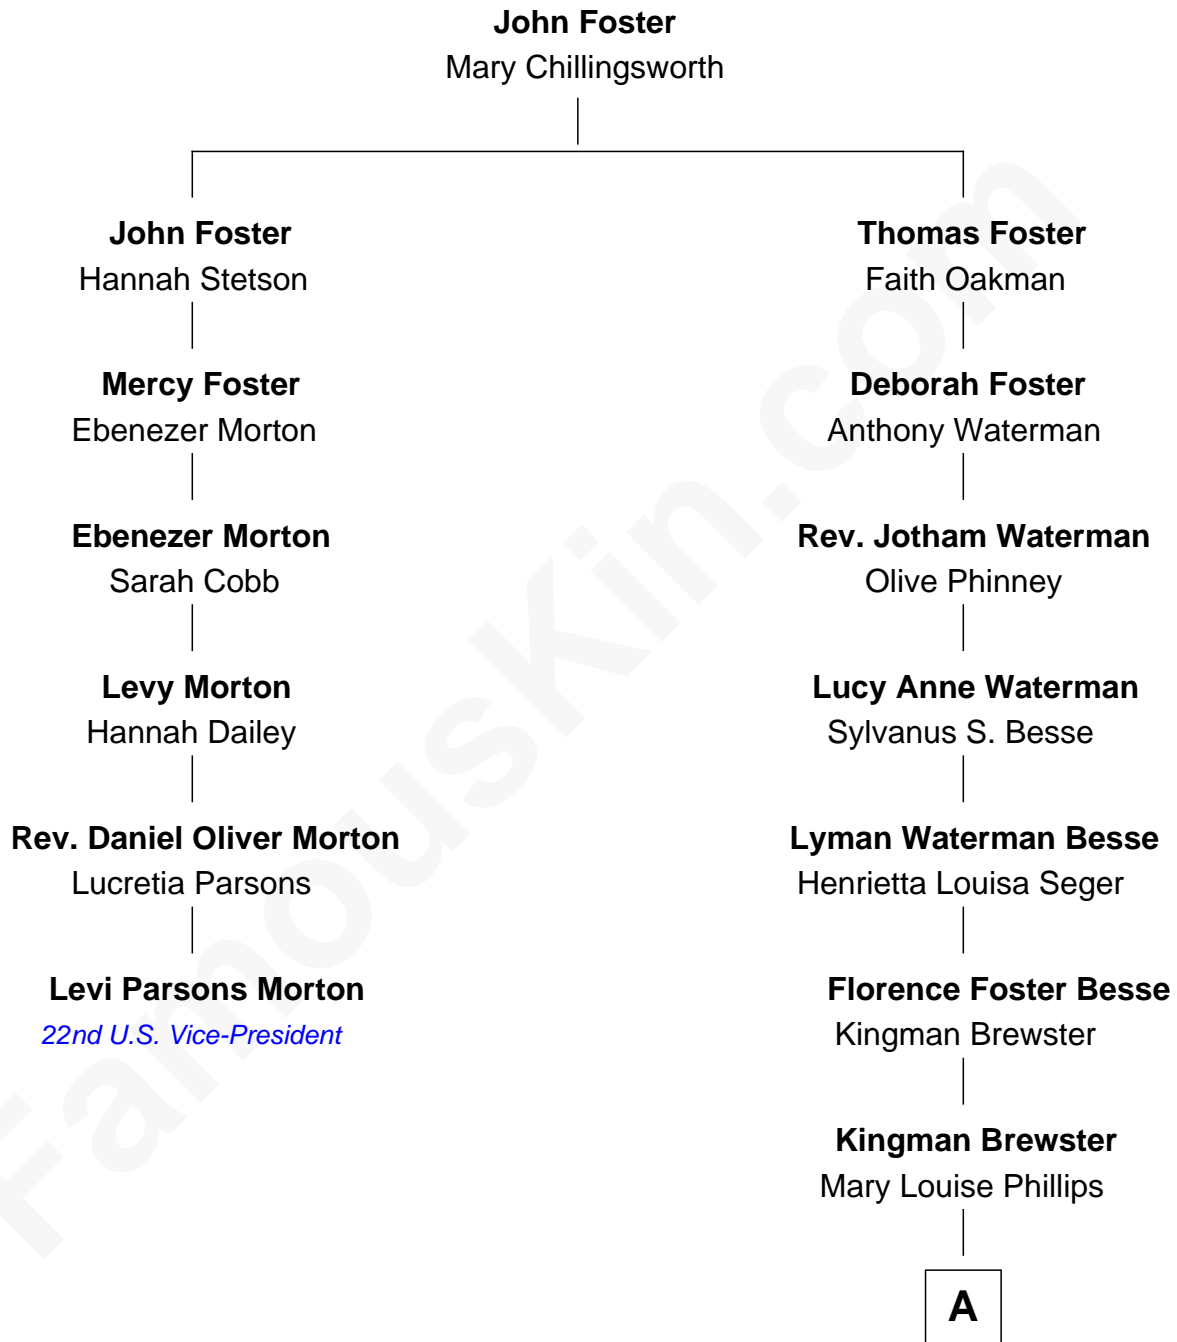

FamousKin.com
Relationship Chart of
Levi Parsons Morton
22nd U.S. Vice-President

5th cousin 3 times removed of

Jordana Brewster
TV and Movie Actress

A

Alden Brewster
Maria João Leão de Sousa

Jordana Brewster
TV and Movie Actress

FamousKin.com