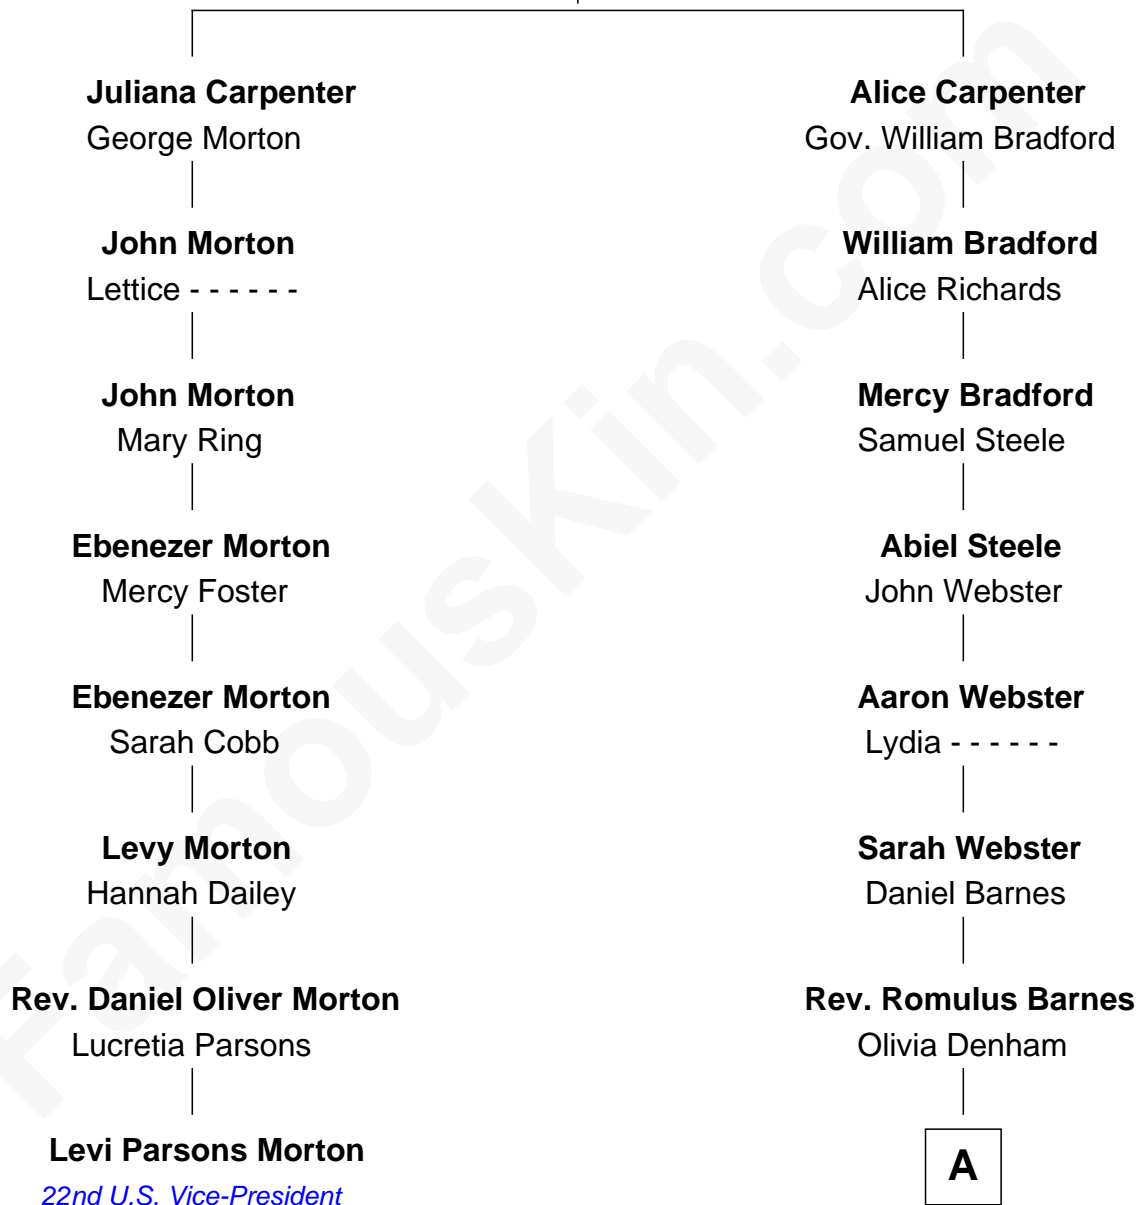

# FamousKin.com Relationship Chart of

**Levi Parsons Morton**

*22nd U.S. Vice-President*

7th cousin 1 time removed of

**William Robbins Barnes**

*Co-Founder of Barnes & Noble*

**Alexander Carpenter**

A

Charles Montgomery Barnes

Ellen Moore

William Robbins Barnes

*Co-Founder of Barnes & Noble*

FamousKin.com