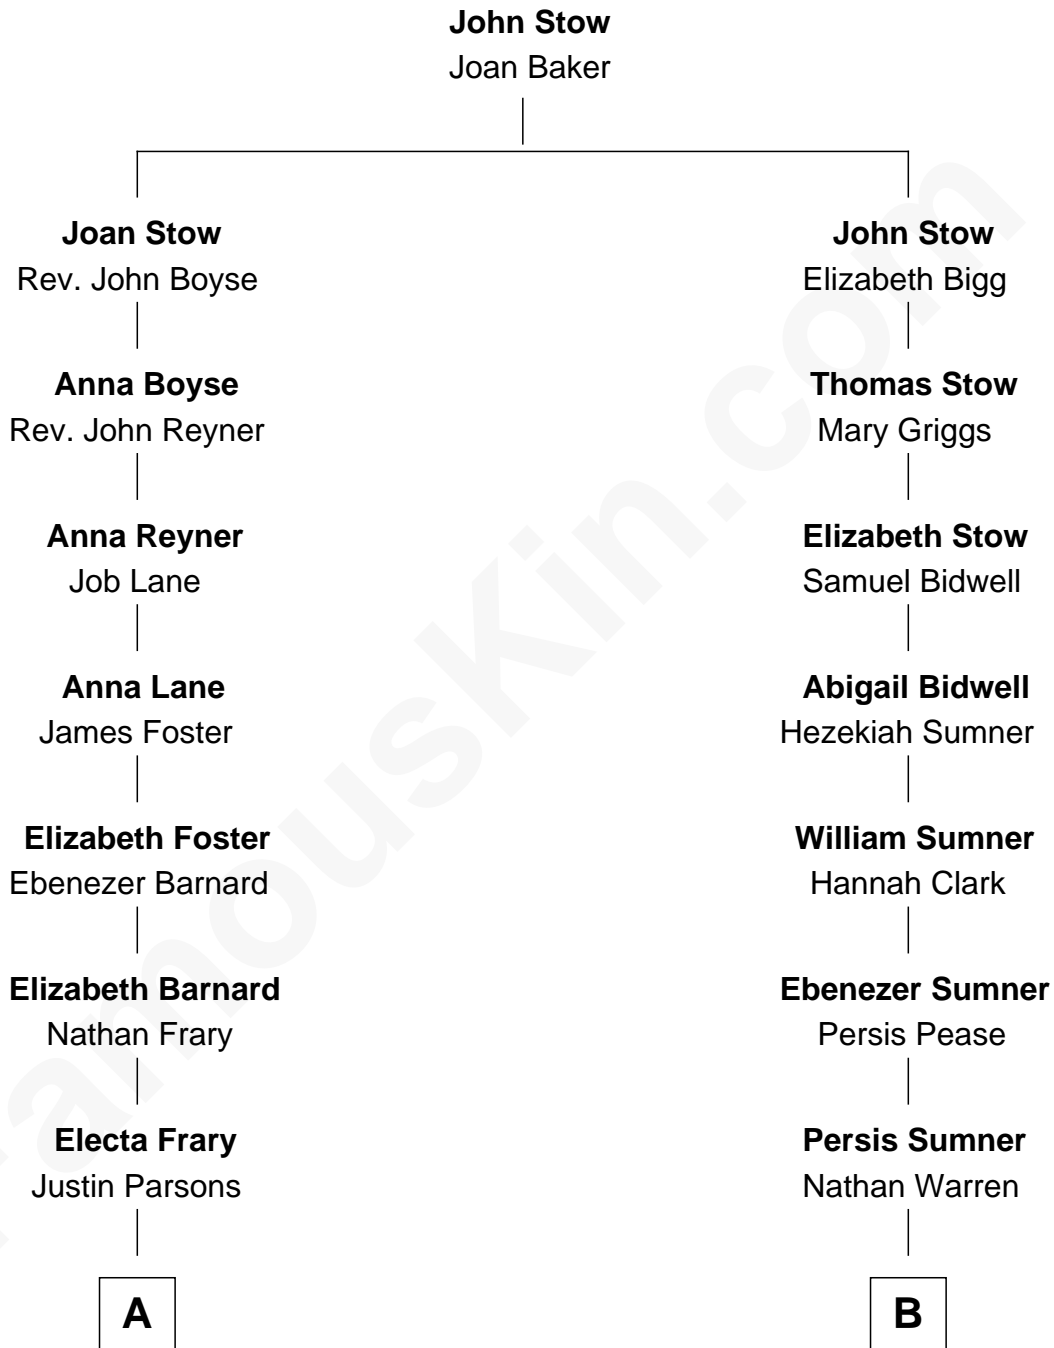

# FamousKin.com Relationship Chart of

**Levi Parsons Morton**

*22nd U.S. Vice-President*

8th cousin 5 times removed of

**Mike Love**

*Co-Founder of The Beach Boys*

**A**

**Lucretia Parsons**  
Rev. Daniel Oliver Morton

**Levi Parsons Morton**  
*22nd U.S. Vice-President*

**B**

**Ithamer Hibbard Warren**  
Lydia Peck

**Marilla Warren**  
Henry Wilson

**George Washington Wilson**  
Mary Bailey

**William Henry Wilson**  
Alta Lenora Chitwood

**William Coral Wilson**  
Edith Sophia Sthole

**Emily Glee Wilson**  
Edward Milton Love

**Mike Love**  
*Co-Founder of The Beach Boys*

FamousKin.com