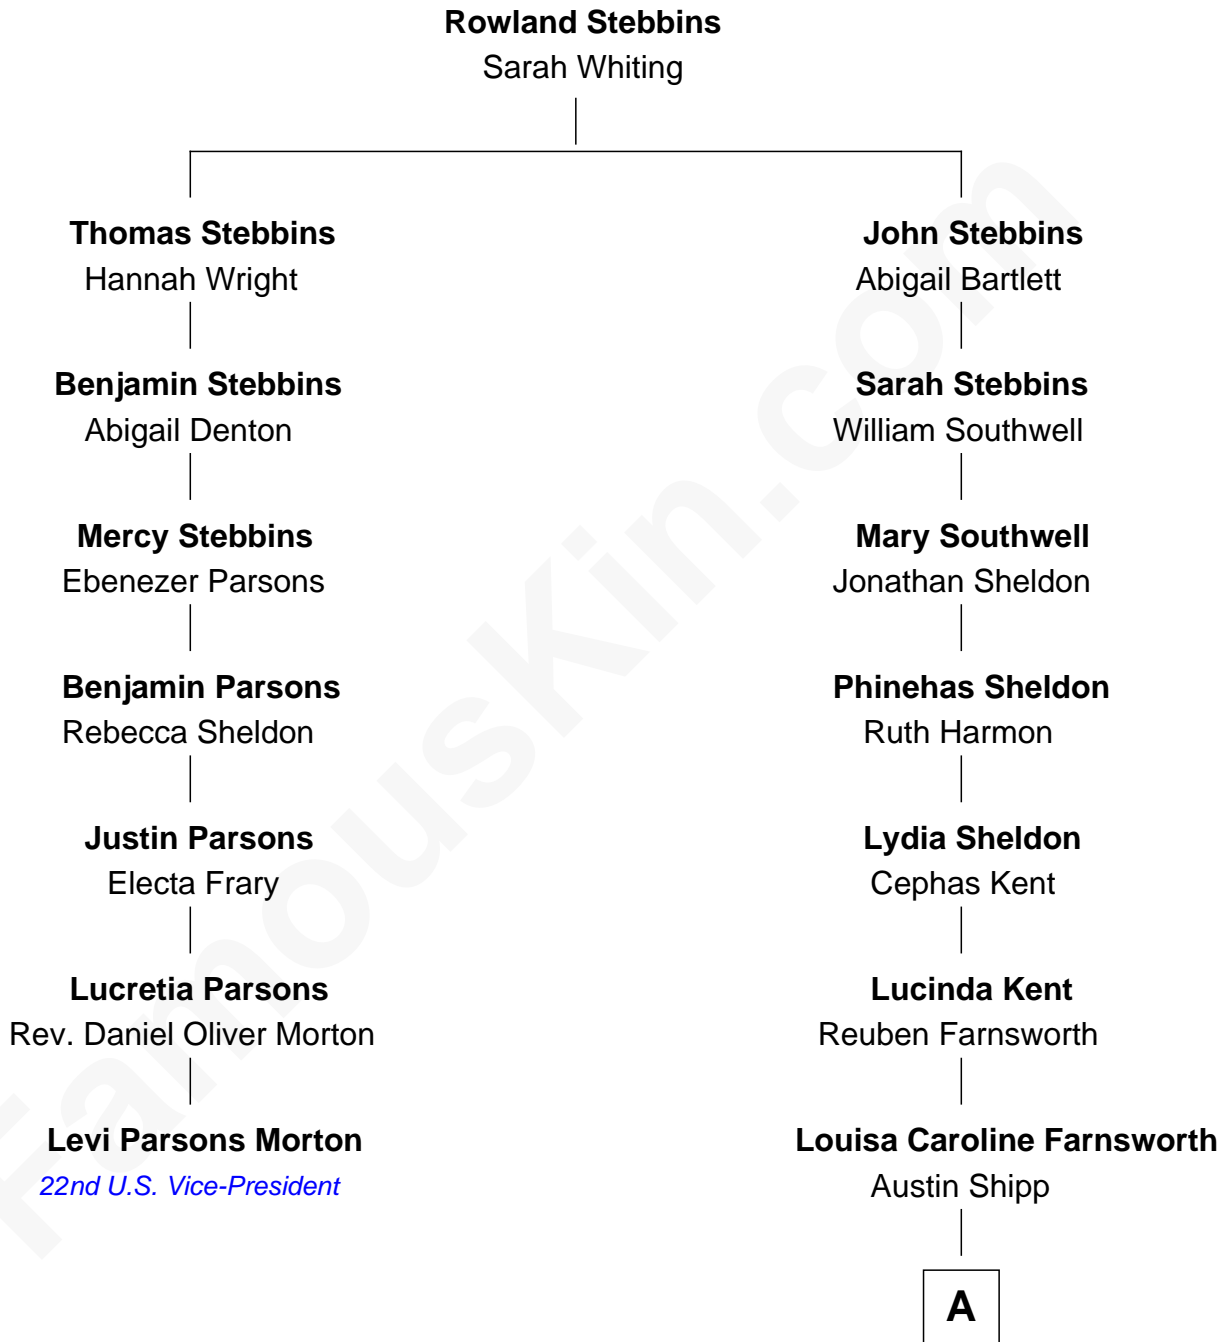

**FamousKin.com**  
**Relationship Chart of**  
**Levi Parsons Morton**  
*22nd U.S. Vice-President*

6th cousin 5 times removed of

**Amy Adams**  
*Movie Actress*

A

Dr. Milford Bard Shipp

Ellis Reynolds

Olea Shipp

John Hyrum Hill

Olea Lorraine Hill

Frank Ralph Adams

Richard Kent Adams

Kathryn Hicken

Amy Adams

*Movie Actress*