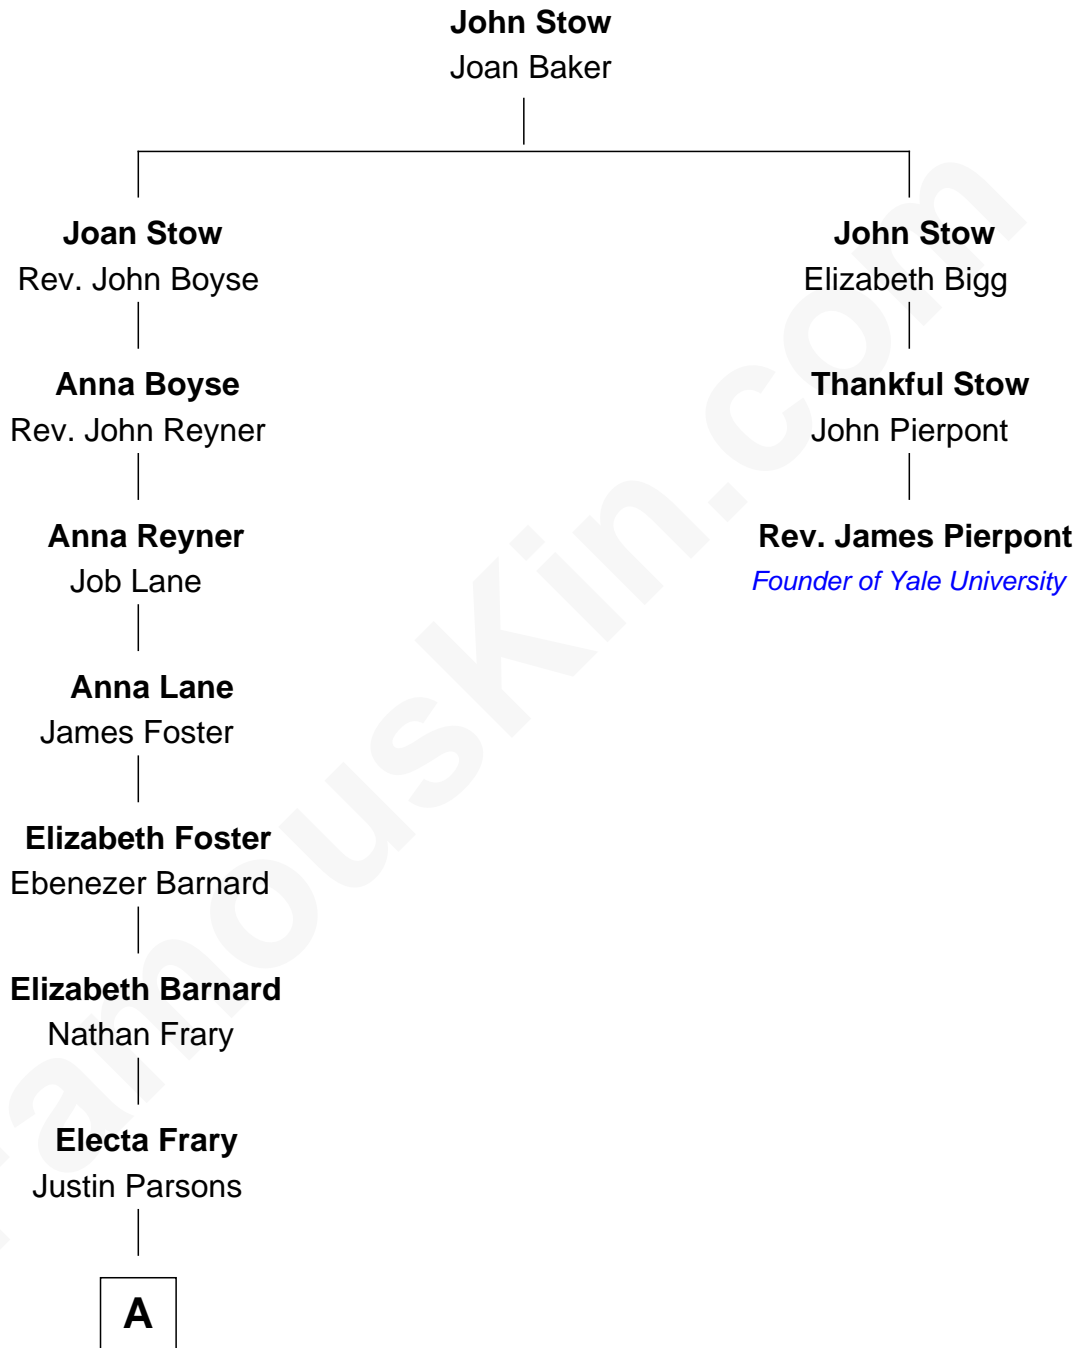

FamousKin.com Relationship Chart of

Levi Parsons Morton

22nd U.S. Vice-President

2nd cousin 6 times removed of

Rev. James Pierpont

Founder of Yale University

A

—
Lucretia Parsons
Rev. Daniel Oliver Morton

—
Levi Parsons Morton
22nd U.S. Vice-President

FamousKin.com