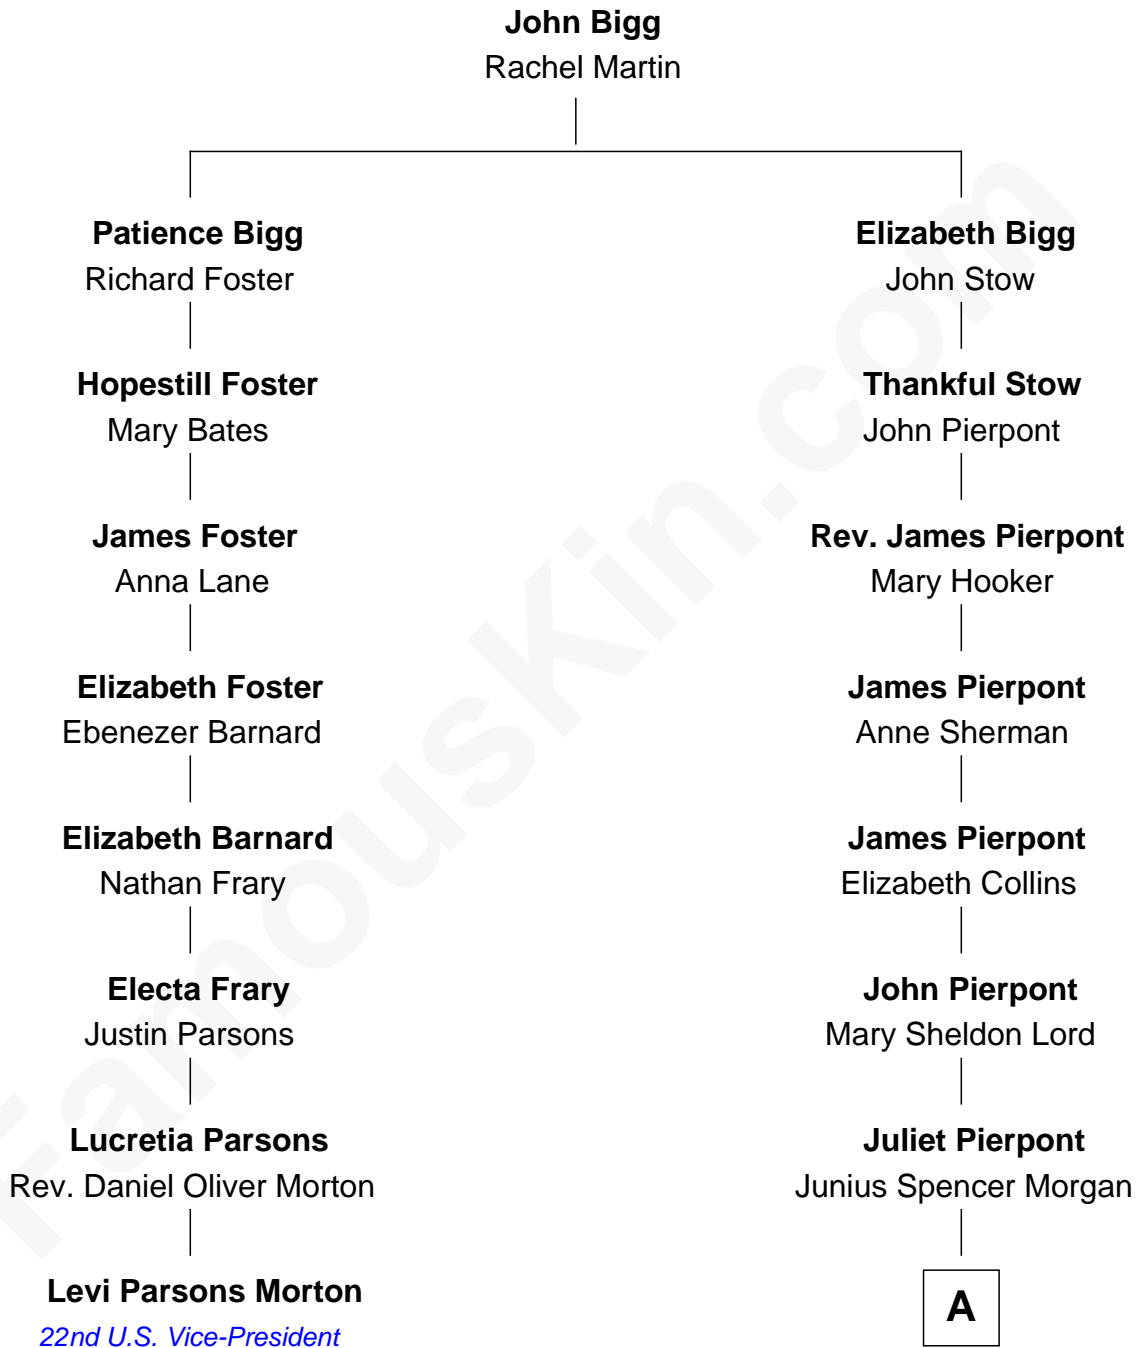

FamousKin.com
Relationship Chart of
Levi Parsons Morton
22nd U.S. Vice-President

7th cousin 2 times removed of
Henry Sturgis Morgan
Co-Founder of Morgan Stanley

A

John Pierpont Morgan

Frances Louisa Tracy

John Pierpont Morgan

Jane Norton Grew

Henry Sturgis Morgan

Co-Founder of Morgan Stanley

FamousKin.com