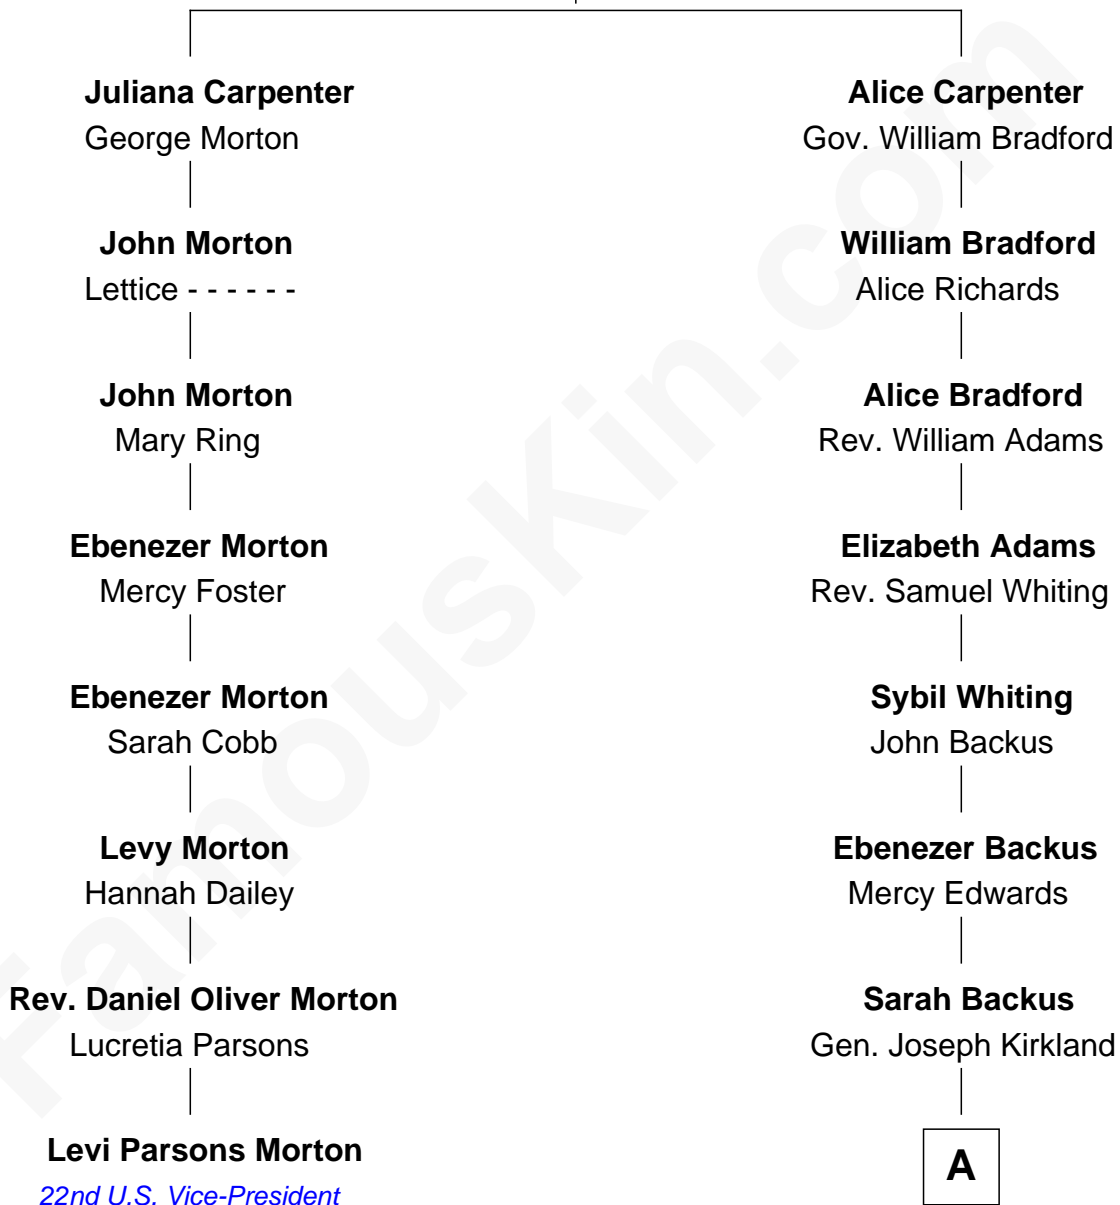

FamousKin.com Relationship Chart of

Levi Parsons Morton

22nd U.S. Vice-President

7th cousin 3 times removed of

Henry Sturgis Morgan

Co-Founder of Morgan Stanley

Alexander Carpenter

A

—
Louisa Kirkland

Charles F. Tracy

—
Frances Louisa Tracy

John Pierpont Morgan

—
John Pierpont Morgan

Jane Norton Grew

—
Henry Sturgis Morgan

Co-Founder of Morgan Stanley