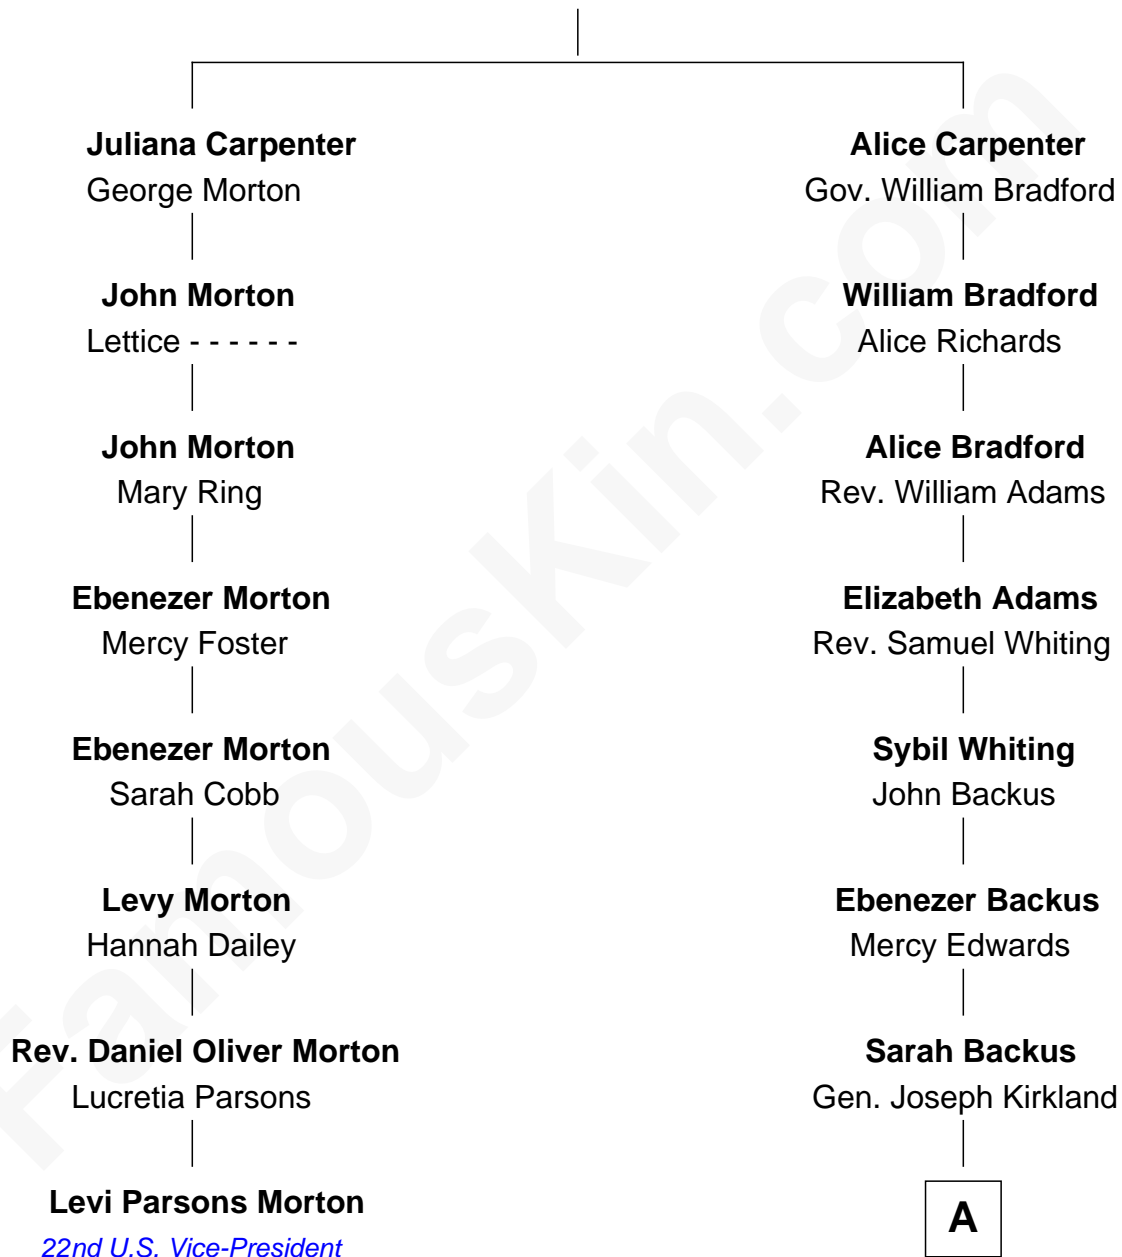

**FamousKin.com**  
**Relationship Chart of**  
**Levi Parsons Morton**  
*22nd U.S. Vice-President*

7th cousin 2 times removed of

**J.P. Morgan, Jr.**  
*American Banker and Philanthropist*

**Alexander Carpenter**

-----

**A**

—  
**Louisa Kirkland**

Charles F. Tracy

—  
**Frances Louisa Tracy**

John Pierpont Morgan

—  
**J.P. Morgan, Jr.**

*American Banker and Philanthropist*