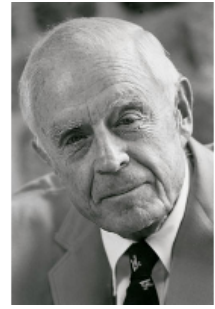

# FamousKin.com Relationship Chart of

**Levi Parsons Morton**

*22nd U.S. Vice-President*

8th cousin 5 times removed of

**Thomas J. Watson, Jr.**

*President and CEO of I.B.M.*

**A**

**Lucretia Parsons**  
Rev. Daniel Oliver Morton

**Levi Parsons Morton**  
*22nd U.S. Vice-President*

**B**

**Persis Newton**  
Daniel Estabrook

**Jedediah Estabrook**  
Elizabeth Chaffin

**Artemus Estabrook**  
Esther Marble

**Julia Ann Estabrook**  
Oliver Kittredge