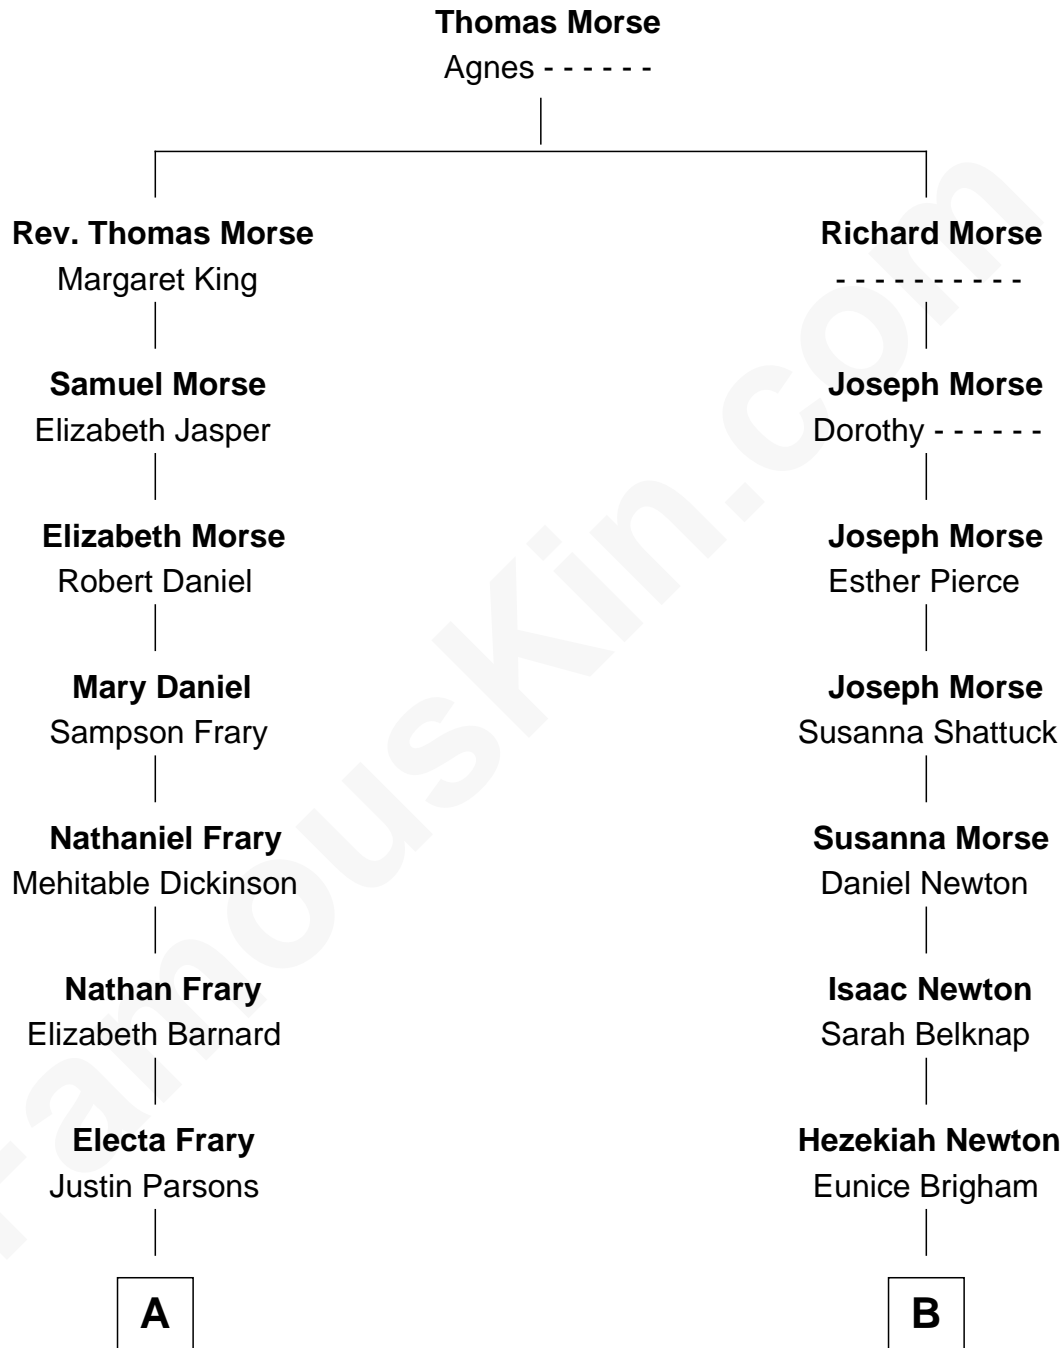

# FamousKin.com Relationship Chart of

**Levi Parsons Morton**

*22nd U.S. Vice-President*

8th cousin 5 times removed of

**Thomas J. Watson, Jr.**

*President and CEO of I.B.M.*

**A**

**Lucretia Parsons**  
Rev. Daniel Oliver Morton

**Levi Parsons Morton**  
*22nd U.S. Vice-President*

**B**

**Persis Newton**  
Daniel Estabrook

**Jedediah Estabrook**  
Elizabeth Chaffin

**Artemus Estabrook**  
Esther Marble

**Julia Ann Estabrook**  
Oliver Kittredge

**Arthur Melville Kittredge**  
Mary Jeannette Broadwell

**Mary Jeannette Kittredge**  
Thomas John Watson

**Thomas J. Watson, Jr.**  
*President and CEO of I.B.M.*