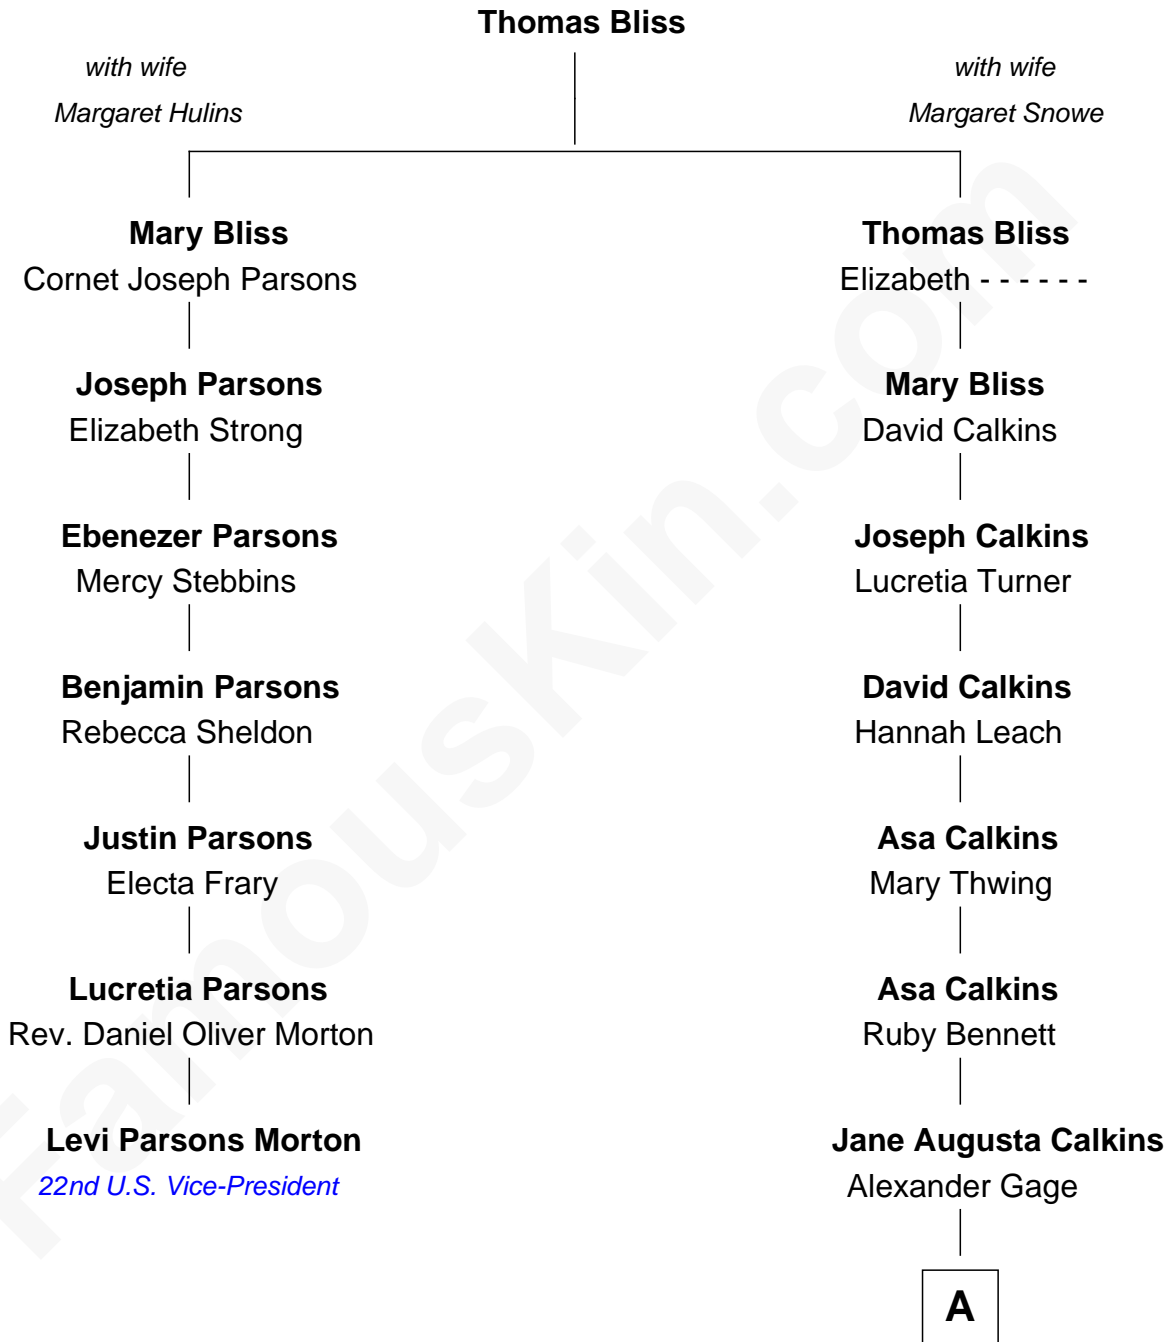

**FamousKin.com**  
**Relationship Chart of**  
**Levi Parsons Morton**  
*22nd U.S. Vice-President*

6th cousin 4 times removed of

**Richard Hatch**  
*TV and Movie Actor*

**A**

**Nellie Marie Gage**  
John Devereux Hatch

**Charles Wesley Hatch**  
Leah Perkins Rogers

**John Raymond Hatch**  
Elizabeth White

**Richard Hatch**  
*TV and Movie Actor*

FamousKin.com