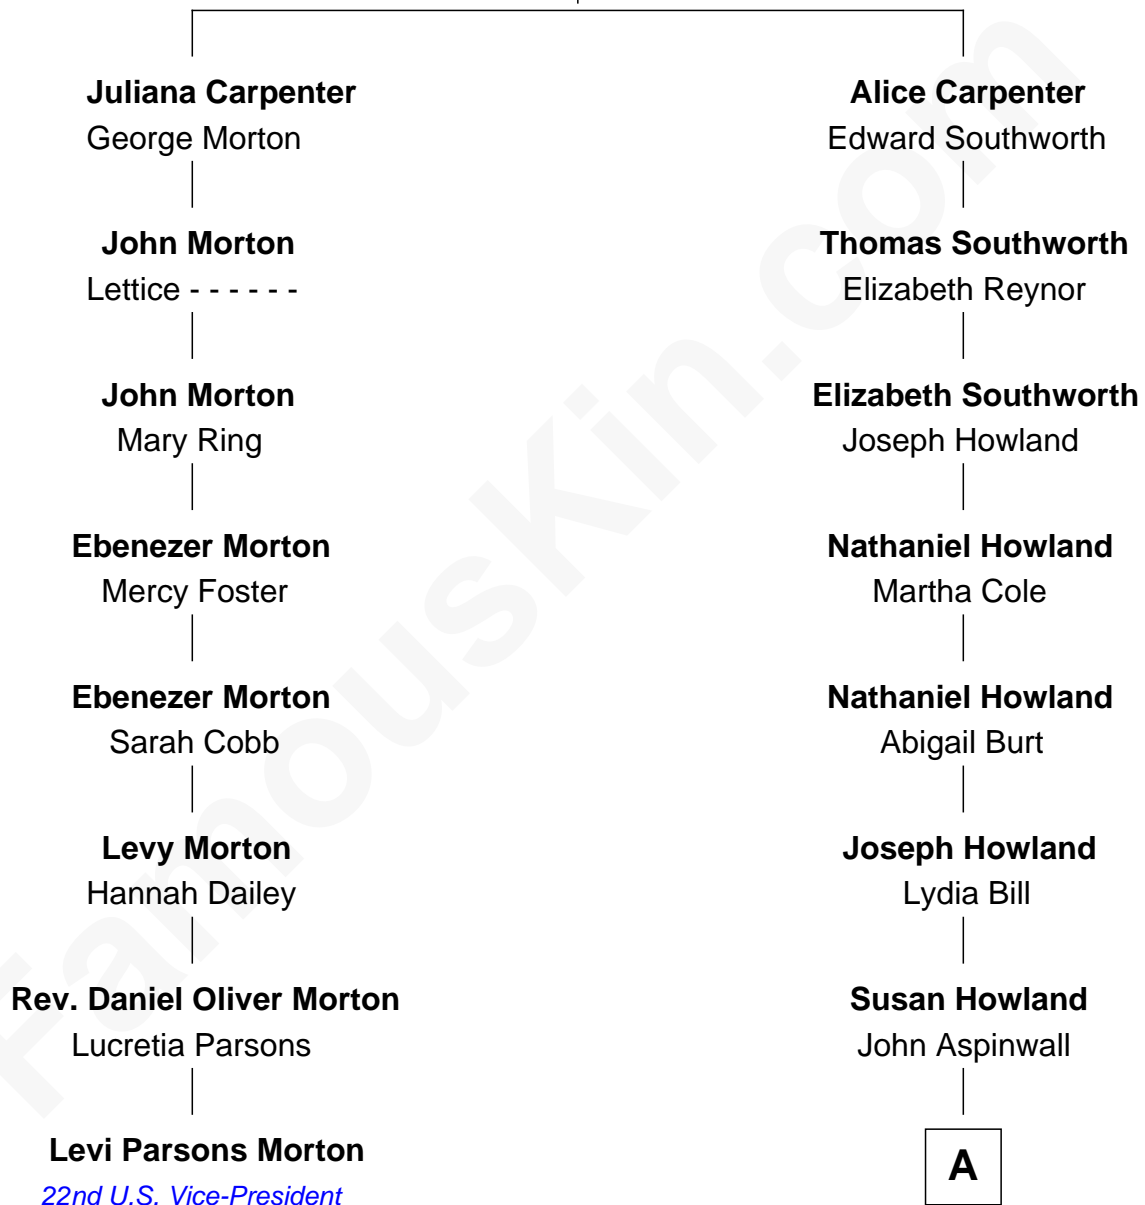

# FamousKin.com Relationship Chart of

**Levi Parsons Morton**

*22nd U.S. Vice-President*

7th cousin 2 times removed of

**Franklin D. Roosevelt**

*32nd U.S. President*

**Alexander Carpenter**

**A**

|  
**Mary Rebecca Aspinwall**

Isaac Daniel Roosevelt

|  
**James Roosevelt**

Sara Delano

|  
**Franklin D. Roosevelt**

*32nd U.S. President*

FamousKin.com