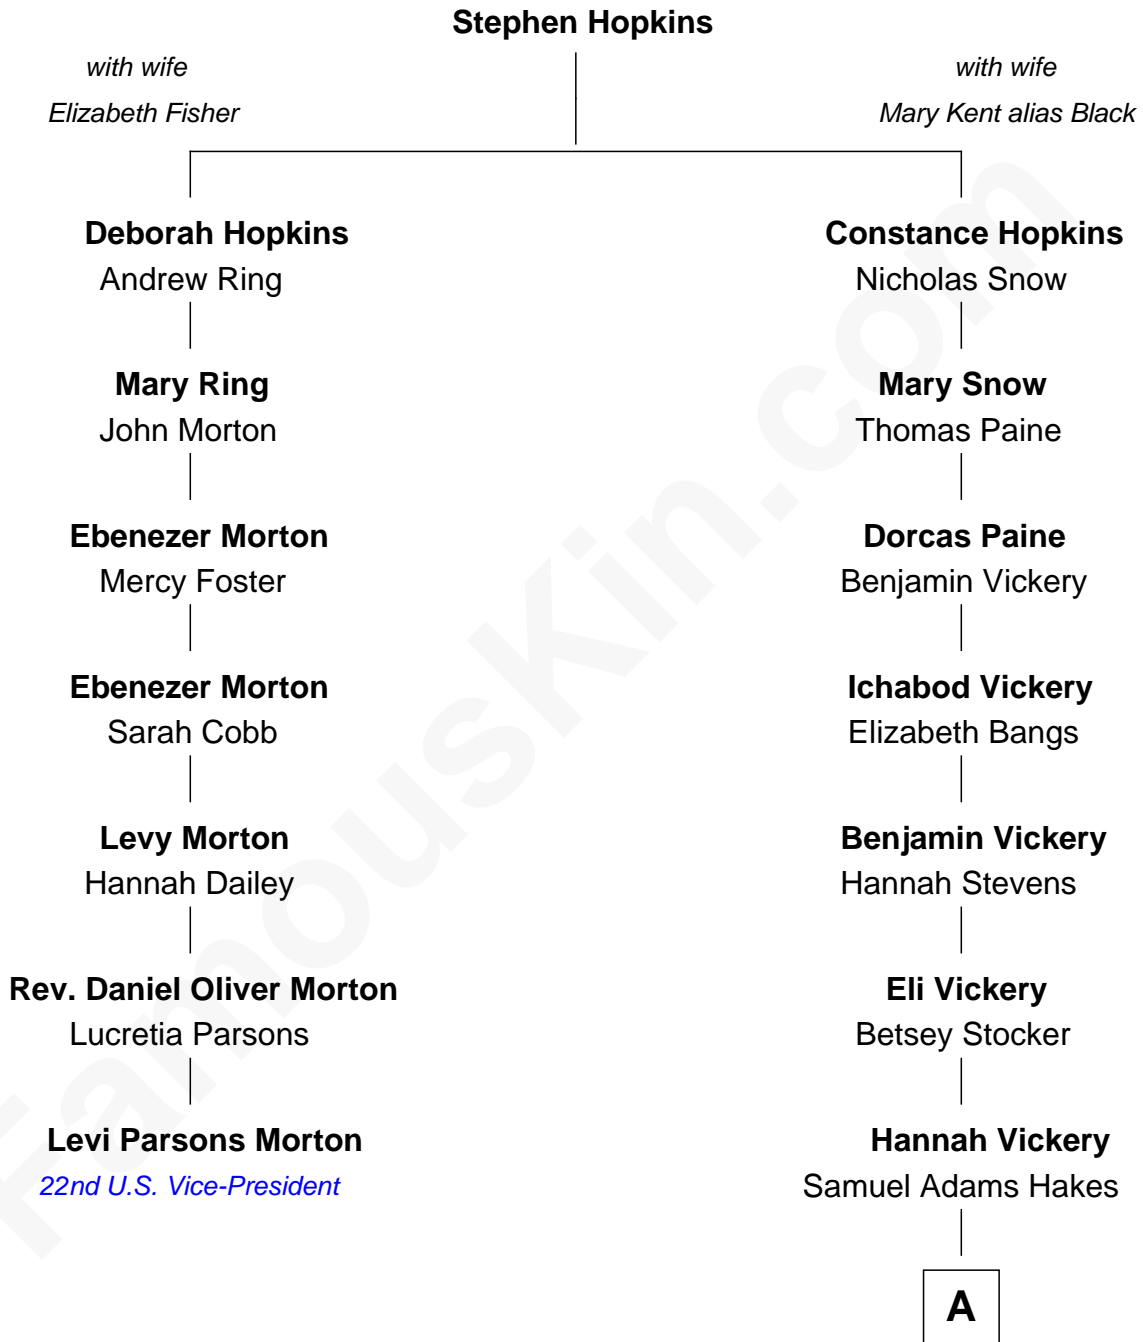

FamousKin.com
Relationship Chart of
Levi Parsons Morton
22nd U.S. Vice-President

6th cousin 6 times removed of
Dan Quayle
44th U.S. Vice-President

A

Norman S. Hakes

Adelia Maria Fox

Annette Hakes

Oscar Burras

Delia Burras

William Orran Cline

Marie Pauline Cline

Robert Harwood Quayle

James Cline Quayle

Martha Corinne Pulliam

Dan Quayle

44th U.S. Vice-President