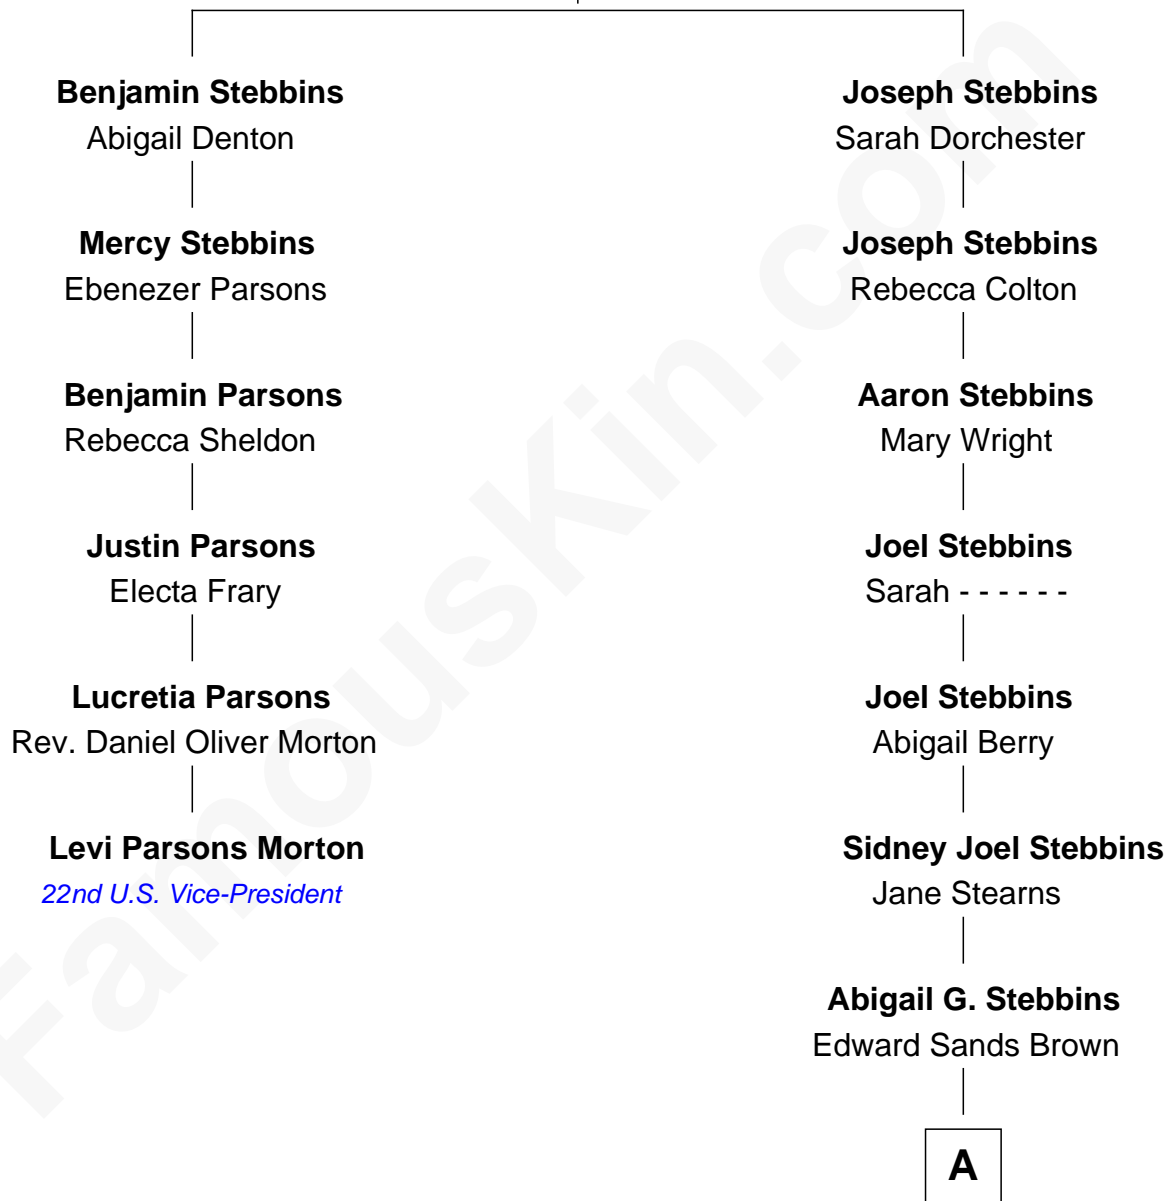

**FamousKin.com**  
**Relationship Chart of**  
**Levi Parsons Morton**  
*22nd U.S. Vice-President*

**5th cousin 3 times removed of**  
**Spencer Tracy**  
*Movie Actor*

**Thomas Stebbins**  
 Hannah Wright

**A**

**Caroline B. Brown**  
John Edward Tracy

**Spencer Tracy**  
*Movie Actor*

FamousKin.com