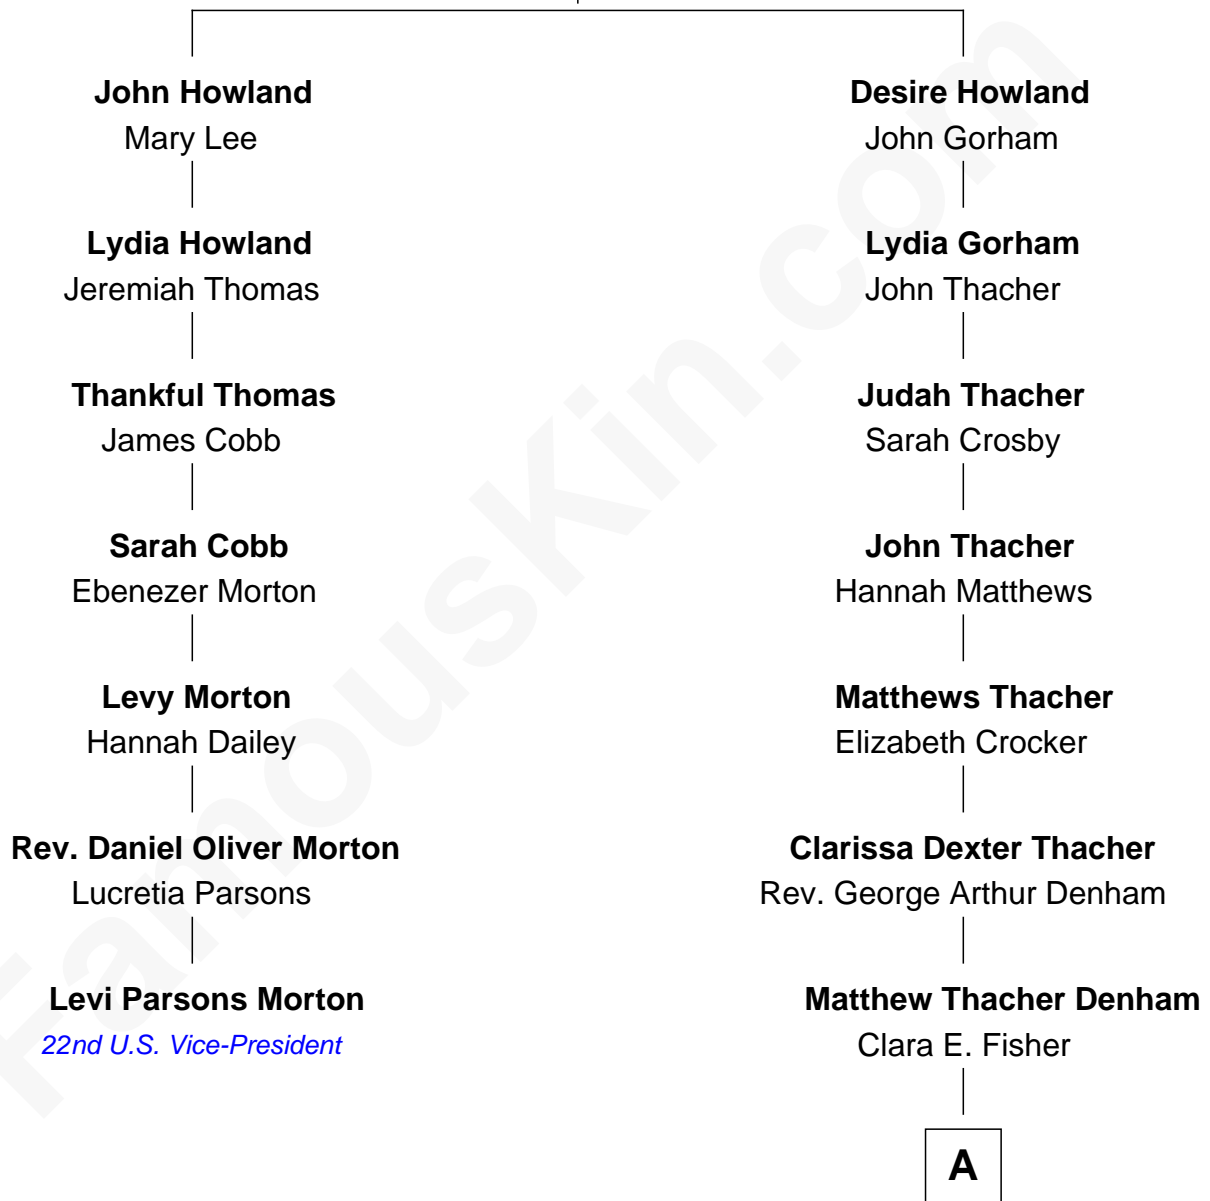

# FamousKin.com Relationship Chart of

**Levi Parsons Morton**

*22nd U.S. Vice-President*

6th cousin 2 times removed of

**Samuel P. Goddard**

*12th Governor of Arizona*

**John Howland**

Elizabeth Tilley

A

Florence Hilton Denham  
Samuel Pearson Goddard

Samuel P. Goddard  
*12th Governor of Arizona*

FamousKin.com