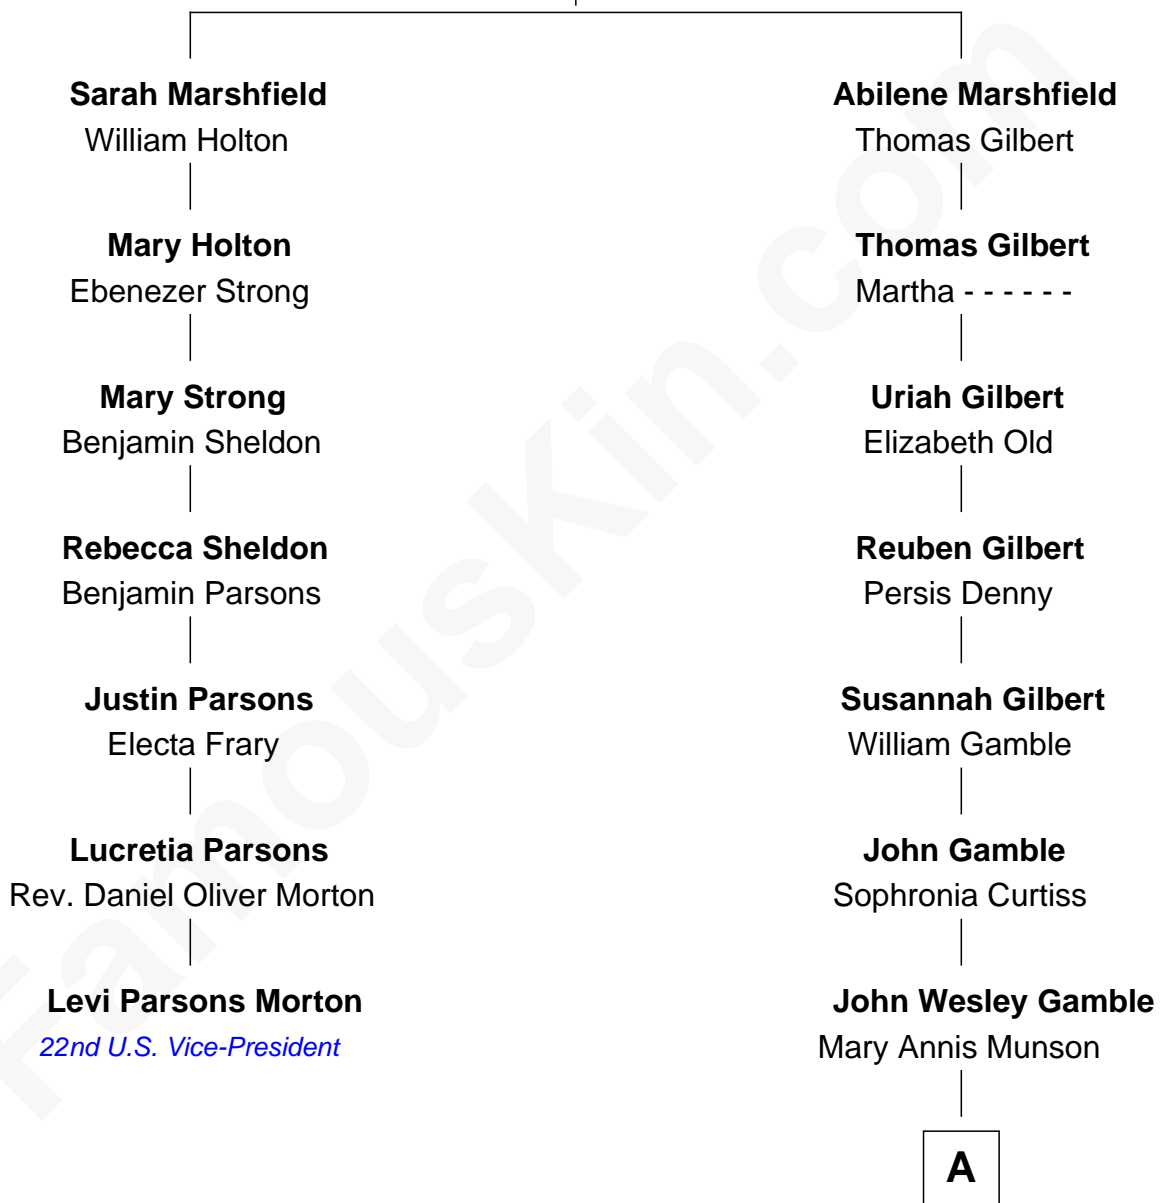

FamousKin.com Relationship Chart of

Levi Parsons Morton

22nd U.S. Vice-President

6th cousin 4 times removed of

Viggo Mortensen

Movie Actor

Samuel Marshfield

Hester Wright

A

John Munson Gamble
Blanche Ethelwyn Chapman

Mary Annis Gamble
Dr. Walter Sidney Atkinson

Grace Gamble Atkinson
Viggo Peter Mortensen

Viggo Mortensen
Movie Actor