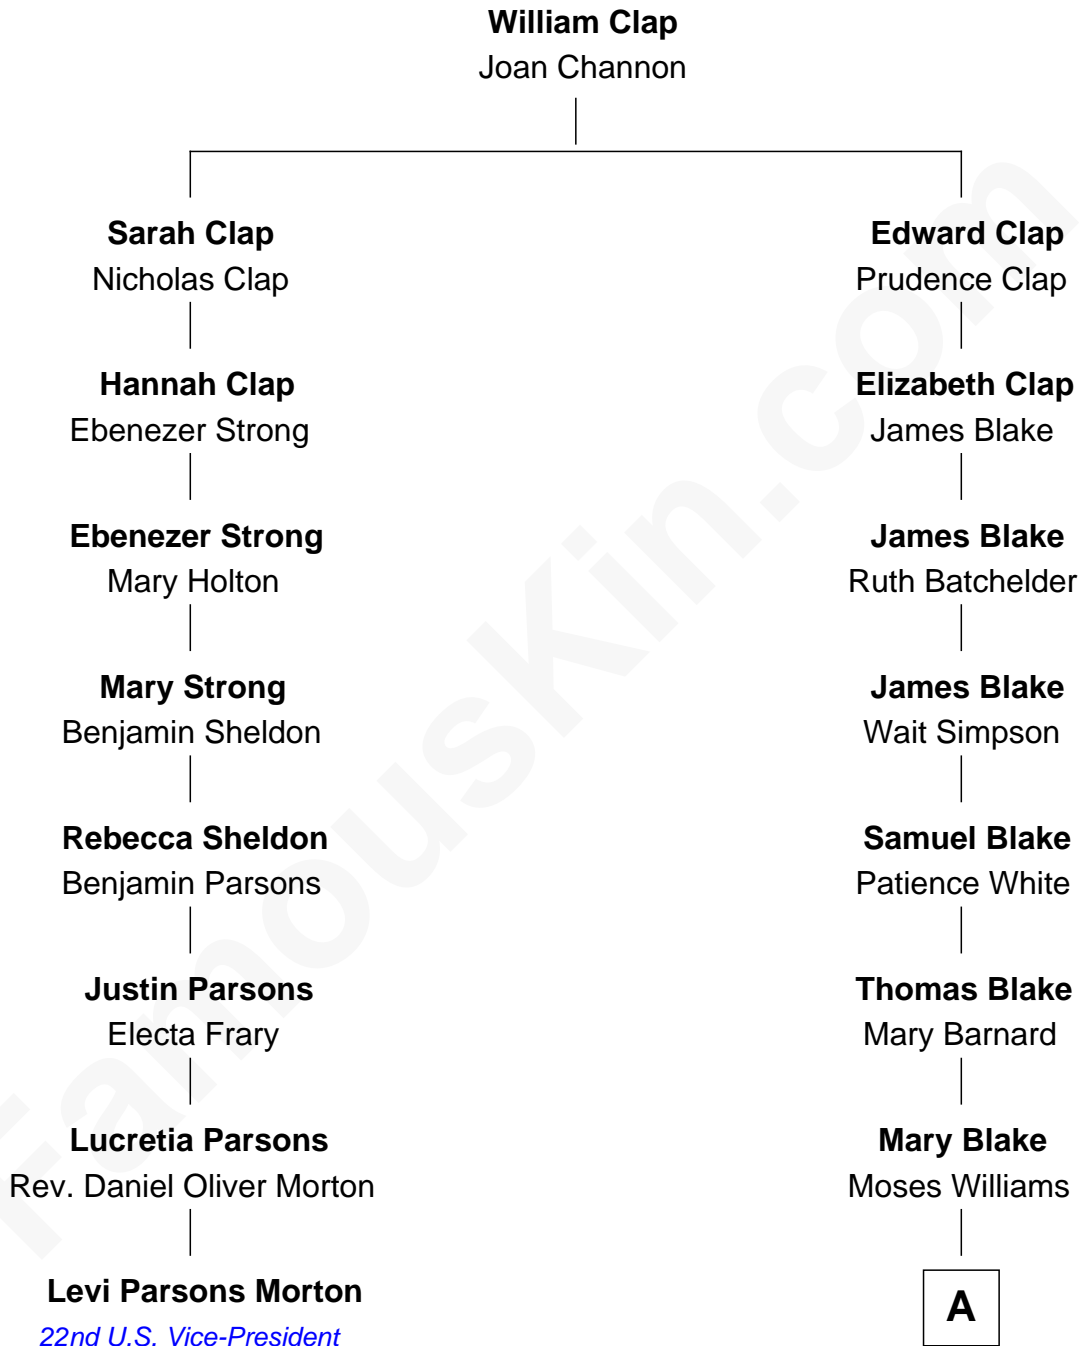

FamousKin.com

Relationship Chart of

Levi Parsons Morton

22nd U.S. Vice-President

7th cousin 4 times removed of

Bill Weld
68th Governor of Massachusetts

A

—
Sarah Elizabeth Williams

William Henry Slocum

—
Mary Blake Slocum

John White Treadwell Nichols

—
John Treadwell Nichols

Cornelia DuBois Floyd

—
Mary Blake Nichols

David Weld

—
Bill Weld

68th Governor of Massachusetts