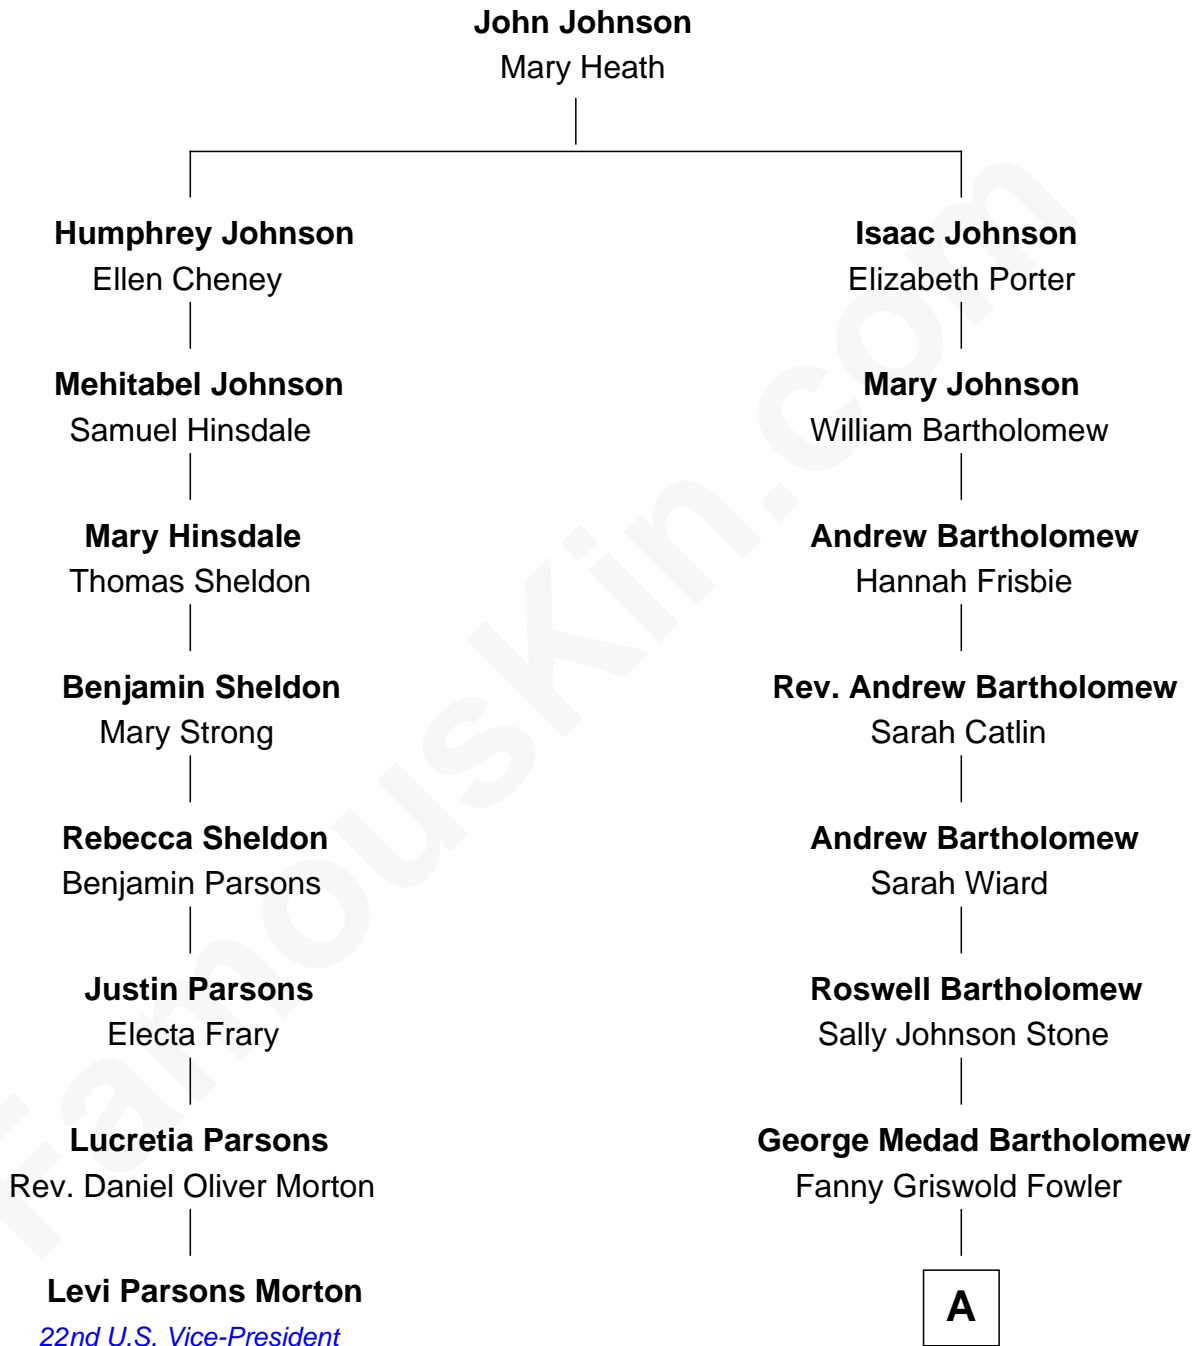

FamousKin.com
Relationship Chart of
Levi Parsons Morton
22nd U.S. Vice-President

7th cousin 3 times removed of
Bill Weld
68th Governor of Massachusetts

A

—
Fanny Elizabeth Bartholomew

Dr. Francis Minot Weld

—
Francis Minot Weld

Margaret Low White

—
David Weld

Mary Blake Nichols

—
Bill Weld

68th Governor of Massachusetts