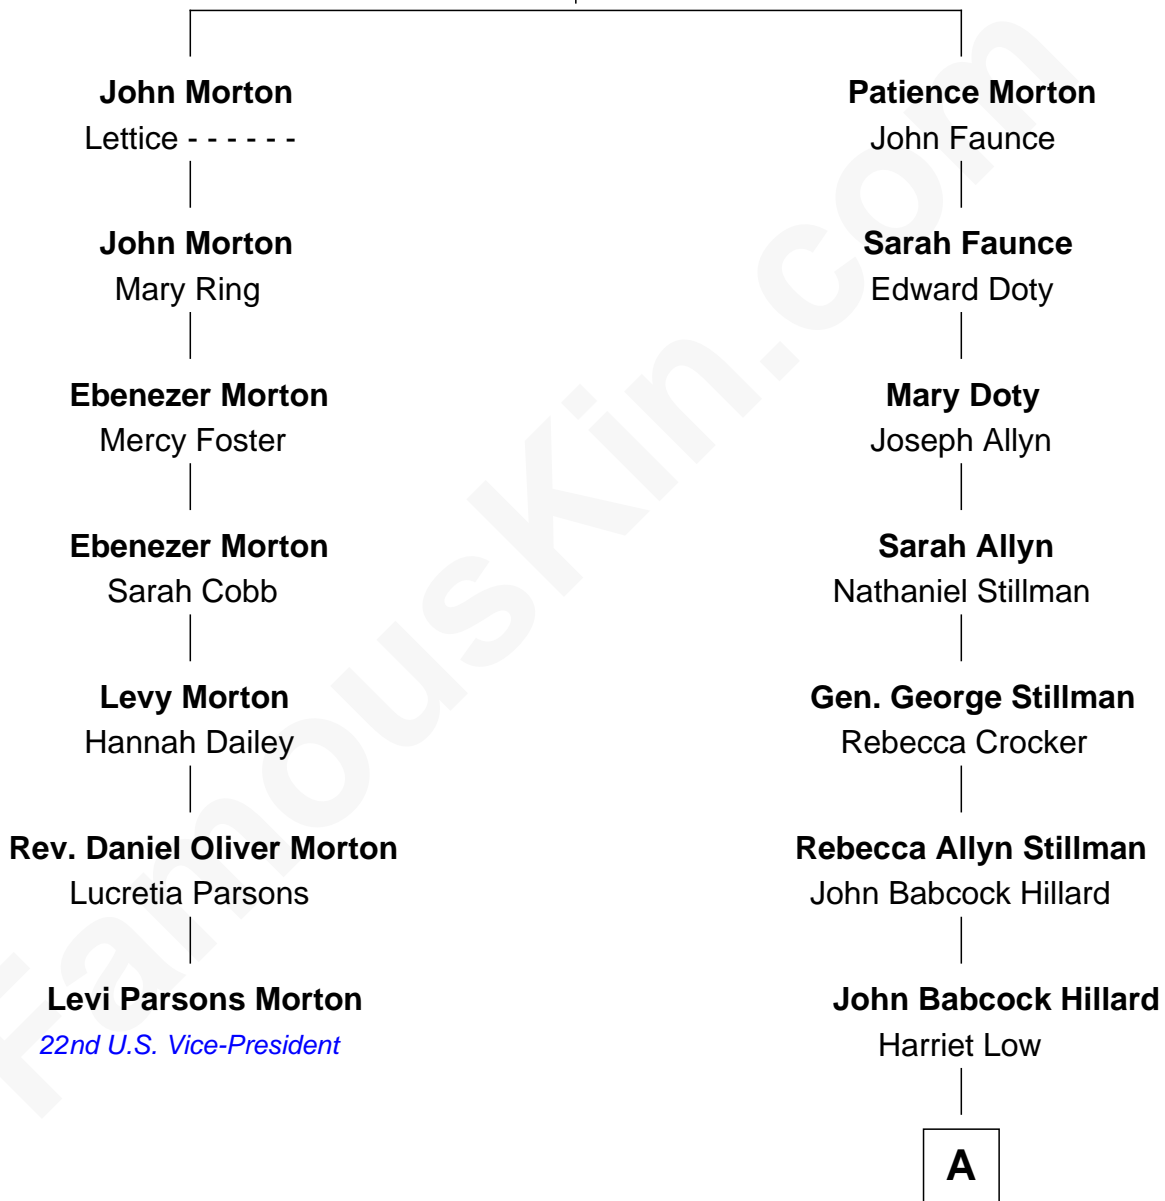

# FamousKin.com Relationship Chart of

**Levi Parsons Morton**

*22nd U.S. Vice-President*

6th cousin 4 times removed of

**Bill Weld**

*68th Governor of Massachusetts*

**George Morton**  
Juliana Carpenter

**A**

—  
**Harriet Hillard**

William Augustus White

—  
**Margaret Low White**

Francis Minot Weld

—  
**David Weld**

Mary Blake Nichols

—  
**Bill Weld**

*68th Governor of Massachusetts*