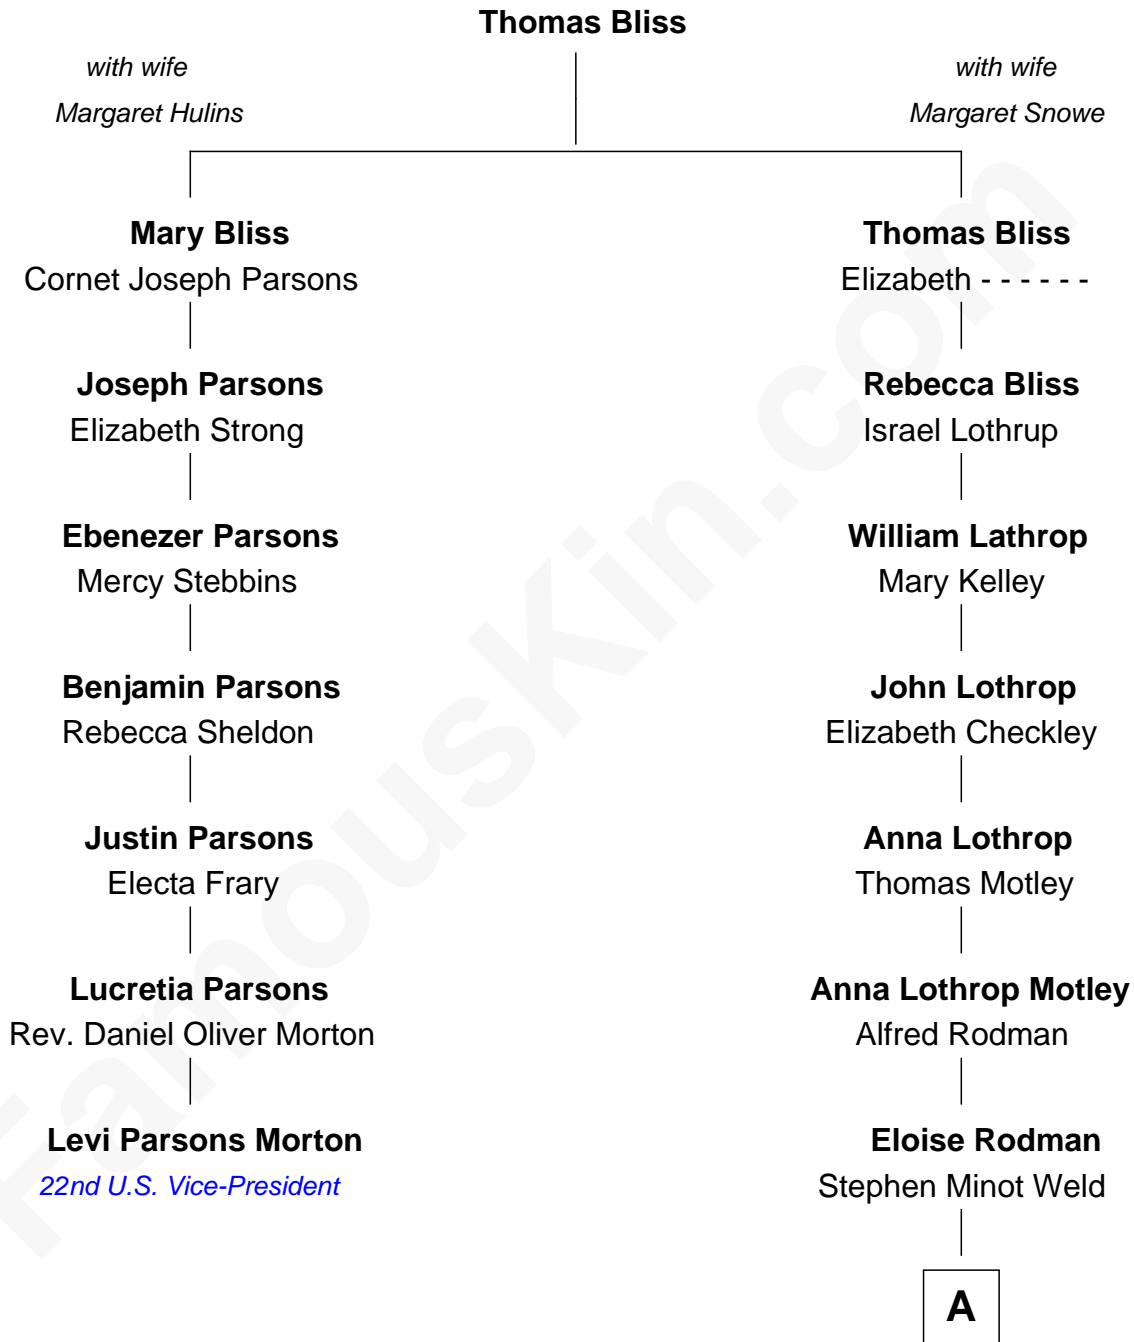

FamousKin.com
Relationship Chart of
Levi Parsons Morton
22nd U.S. Vice-President

6th cousin 3 times removed of

Tuesday Weld
TV and Movie Actress

A

Edward Motley Weld

Sarah Lothrop King

Lothrop Motley Weld

Yosene Balfour Ker

Tuesday Weld

TV and Movie Actress

FamousKin.com