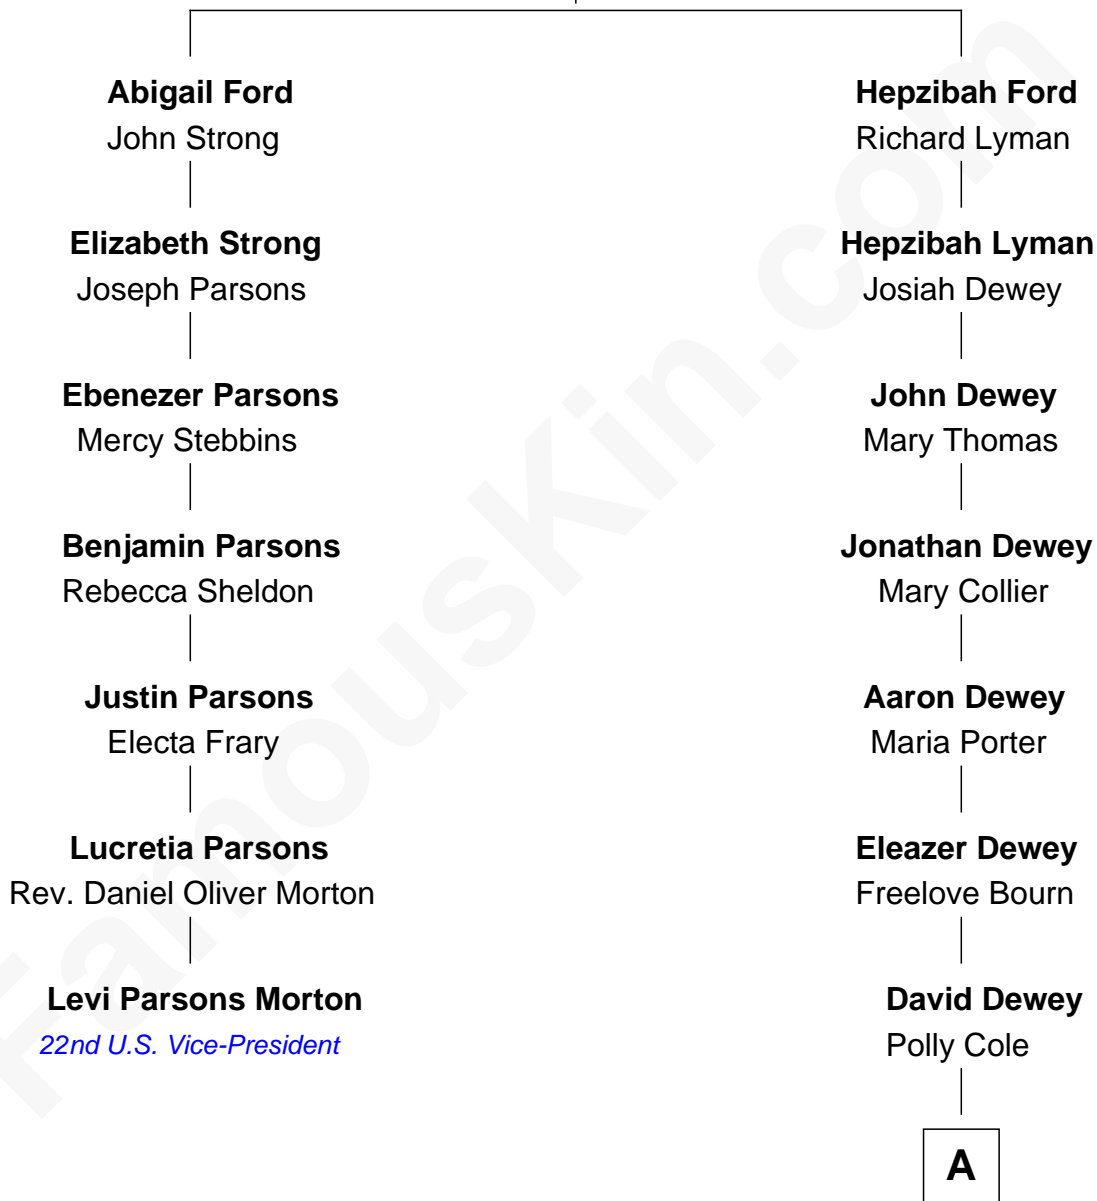

FamousKin.com

Relationship Chart of

Levi Parsons Morton

22nd U.S. Vice-President

6th cousin 2 times removed of

Melvil Dewey

Inventor of the Dewey Decimal System

Thomas Ford
Elizabeth Charde

FamousKin.com