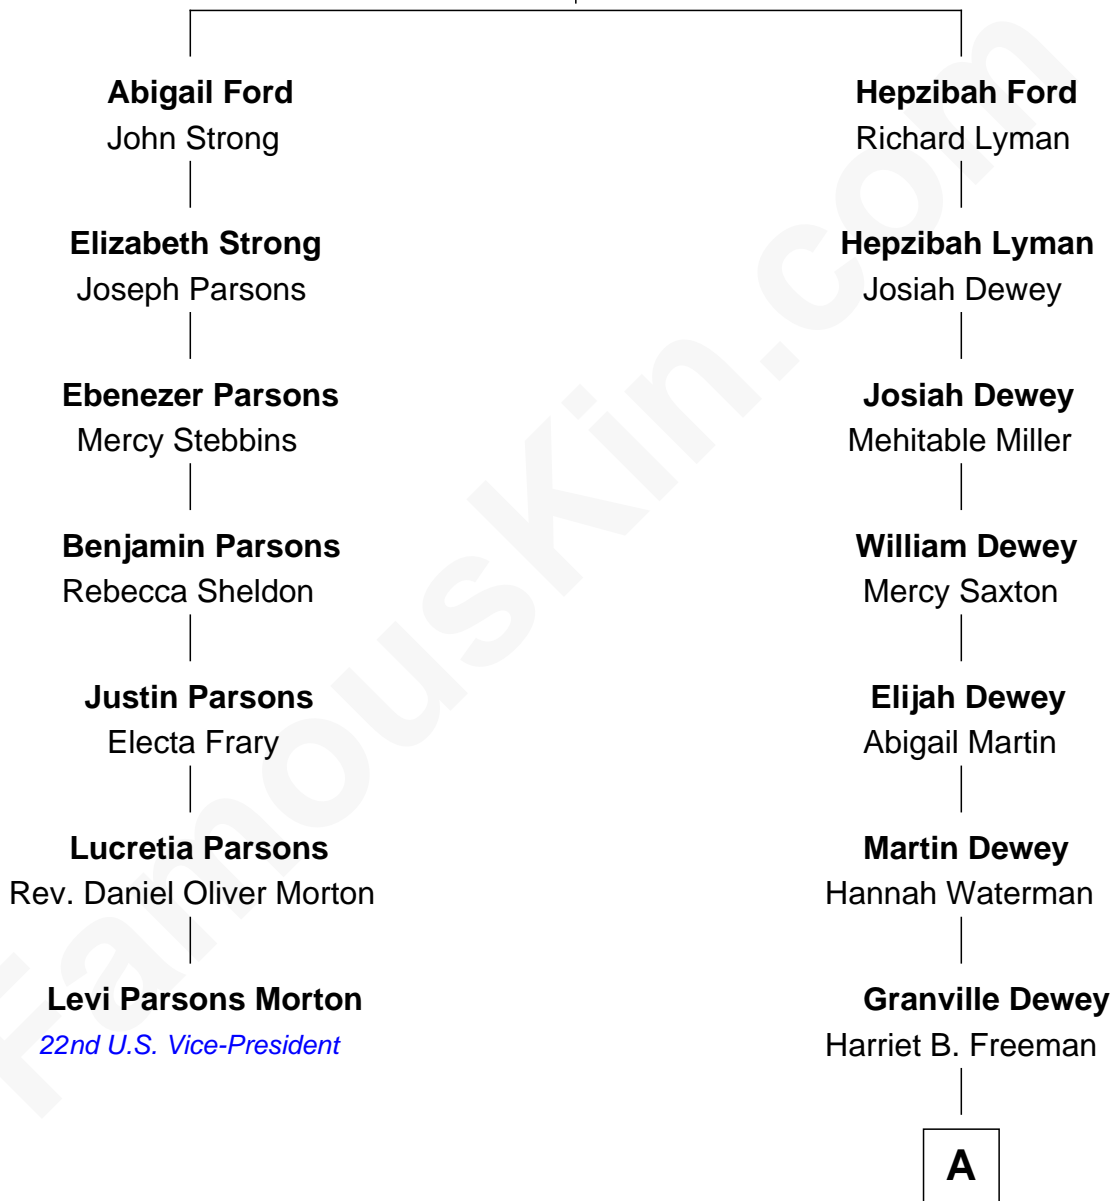

# FamousKin.com Relationship Chart of

**Levi Parsons Morton**

*22nd U.S. Vice-President*

6th cousin 3 times removed of

**Thomas Edmund Dewey**

*47th Governor of New York*

**Thomas Ford**  
Elizabeth Charde

**A**

George Martin Dewey

Emma Bingham

George Martin Dewey

Annie L. Thomas

Thomas Edmund Dewey

*47th Governor of New York*

FamousKin.com