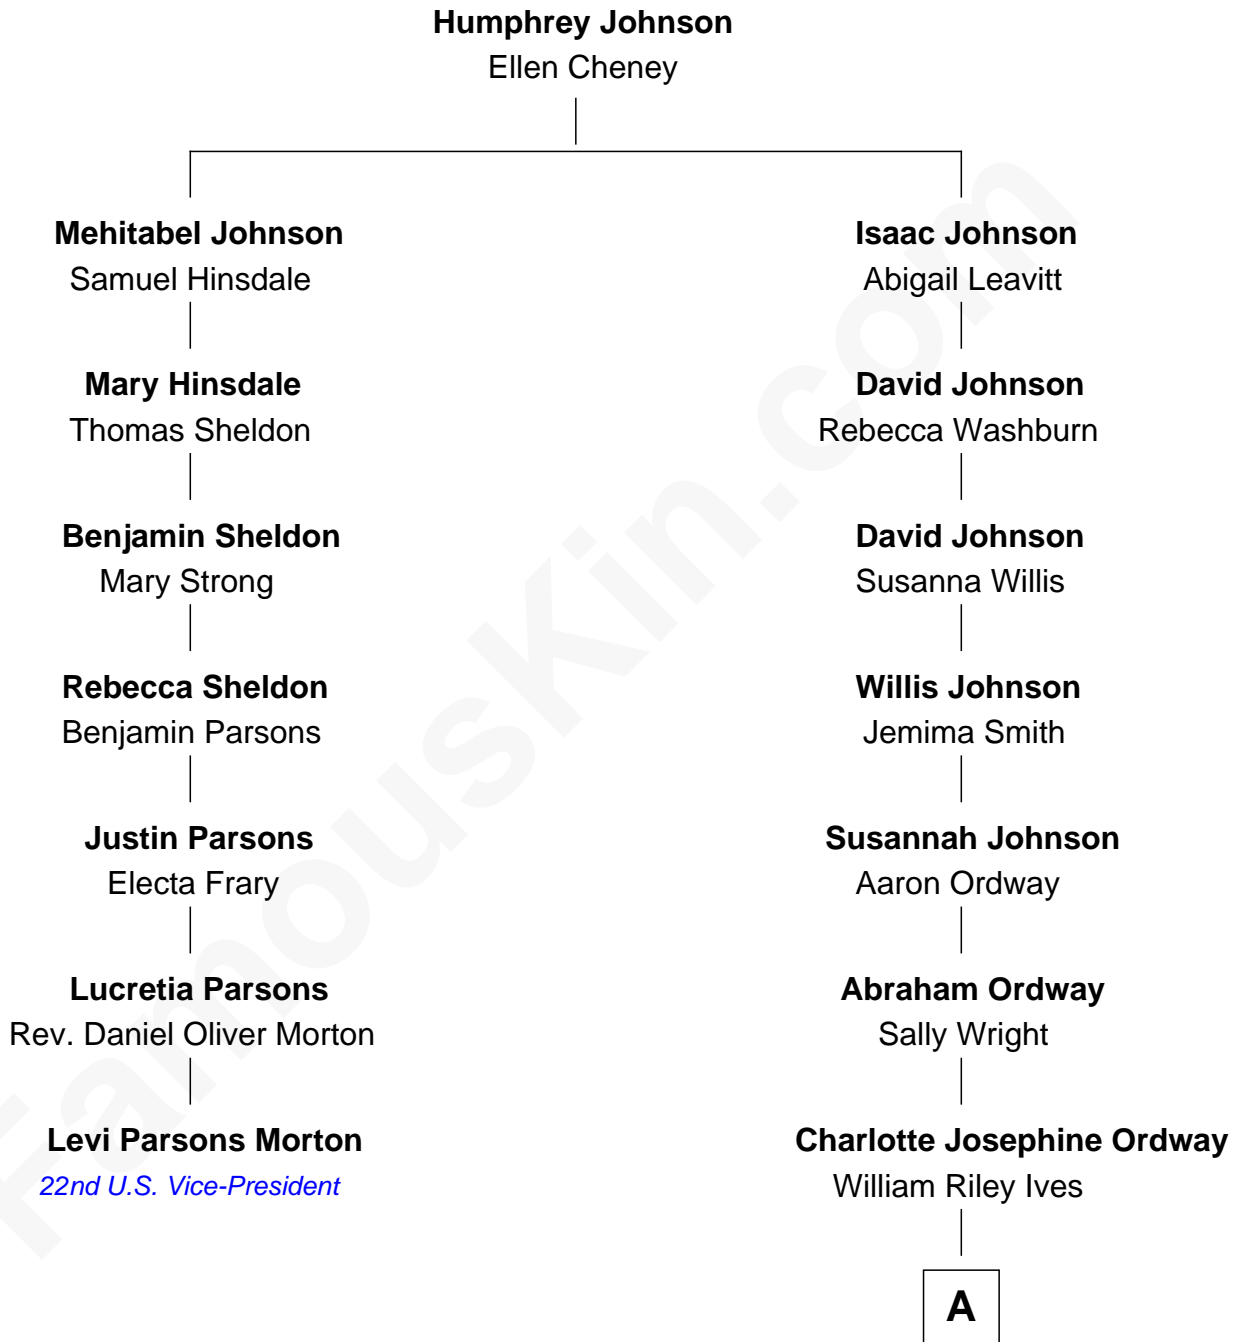

FamousKin.com

Relationship Chart of

Levi Parsons Morton

22nd U.S. Vice-President

6th cousin 2 times removed of

Burl Ives
Singer and Actor

A

|
Levi Franklin Ives