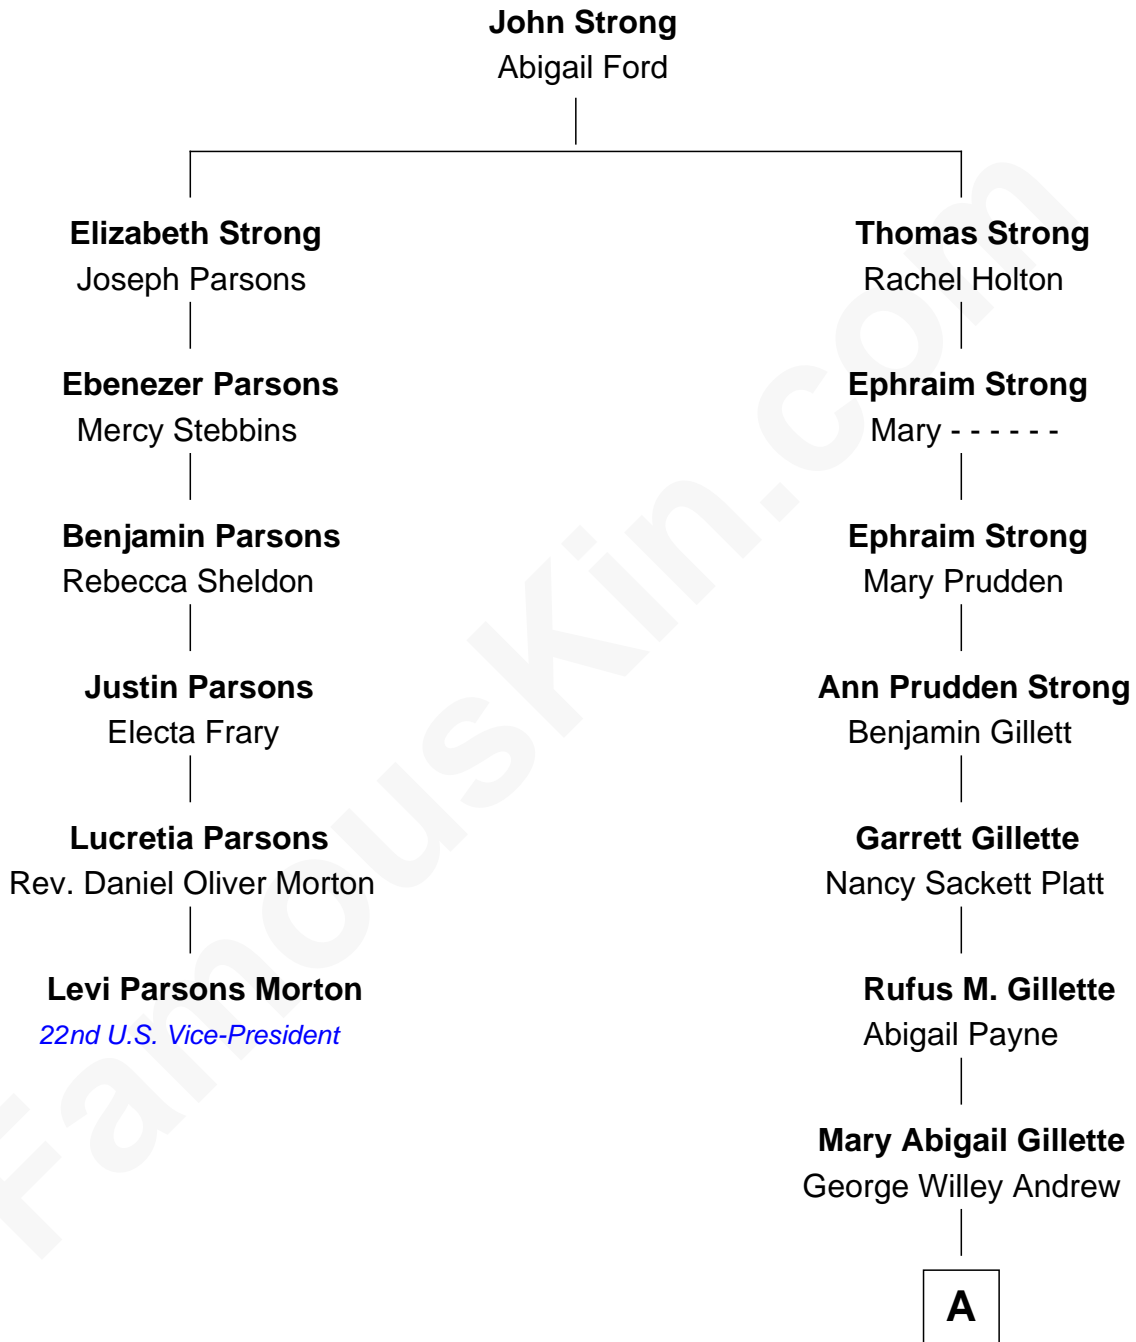

**FamousKin.com**  
**Relationship Chart of**  
**Levi Parsons Morton**  
*22nd U.S. Vice-President*

5th cousin 4 times removed of

**Treat Williams**  
*TV & Movie Actor*

**A**

—  
**Treat Payne Andrew**

Eleanor Barnum

—  
**Marian Andrew**

Richard Norman Williams

—  
**Treat Williams**

*TV & Movie Actor*

FamousKin.com