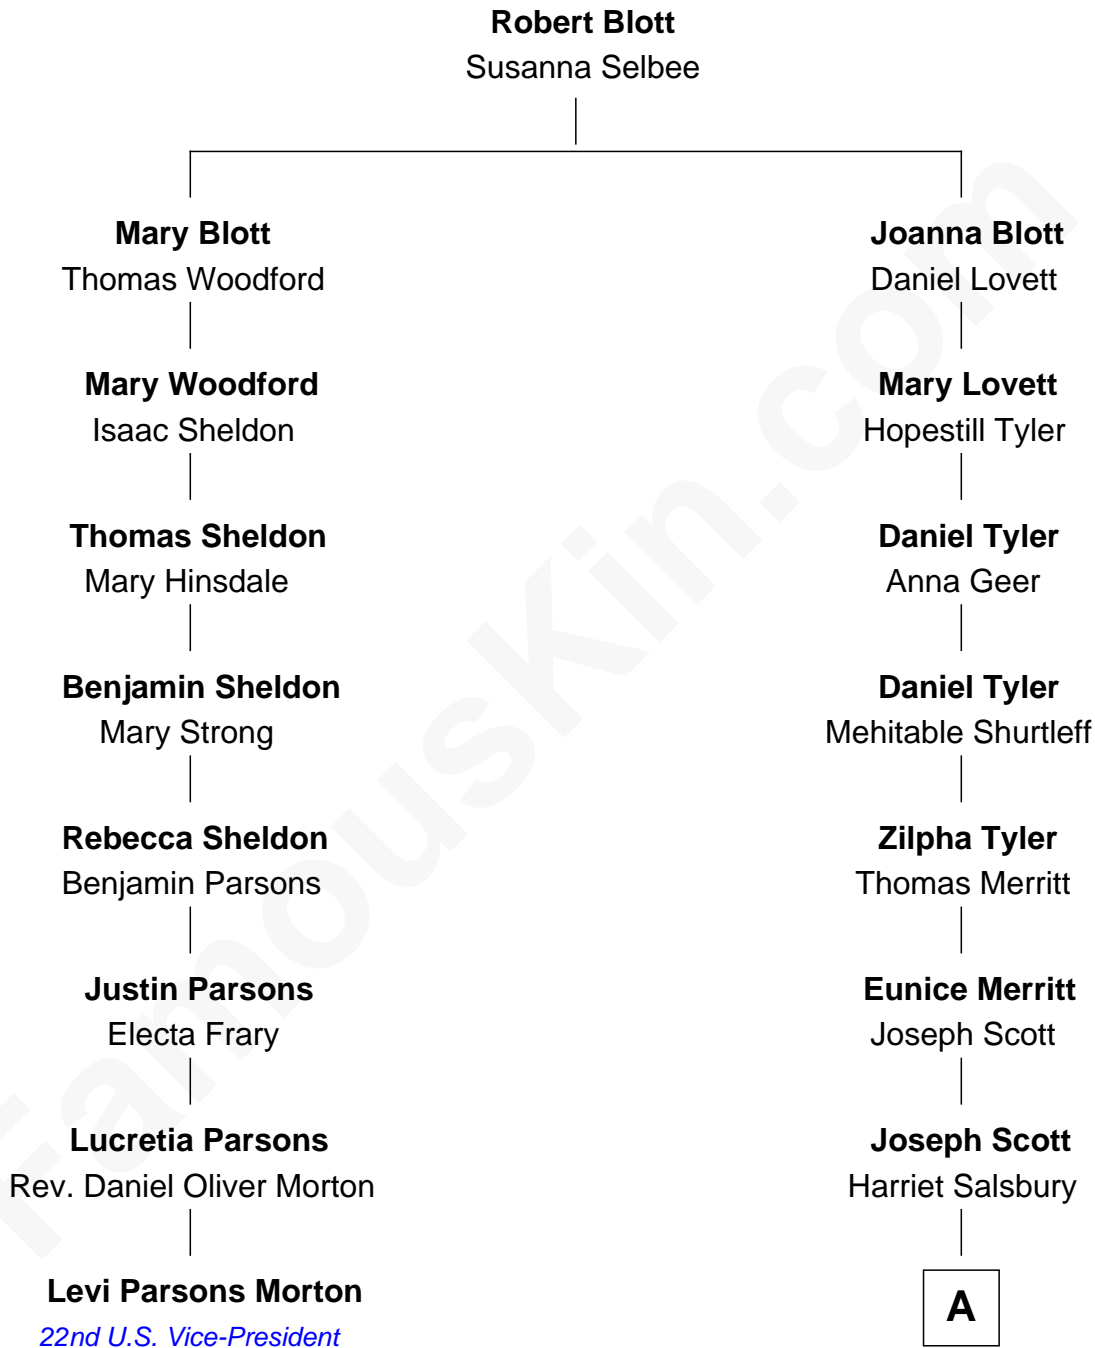

FamousKin.com
Relationship Chart of
Levi Parsons Morton
22nd U.S. Vice-President

7th cousin 4 times removed of

Treat Williams
TV & Movie Actor

A

Harriett Louisa Scott
George Sydney Andrew

George Willey Andrew
Mary Abigail Gillette

Treat Payne Andrew
Eleanor Barnum

Marian Andrew
Richard Norman Williams

Treat Williams
TV & Movie Actor