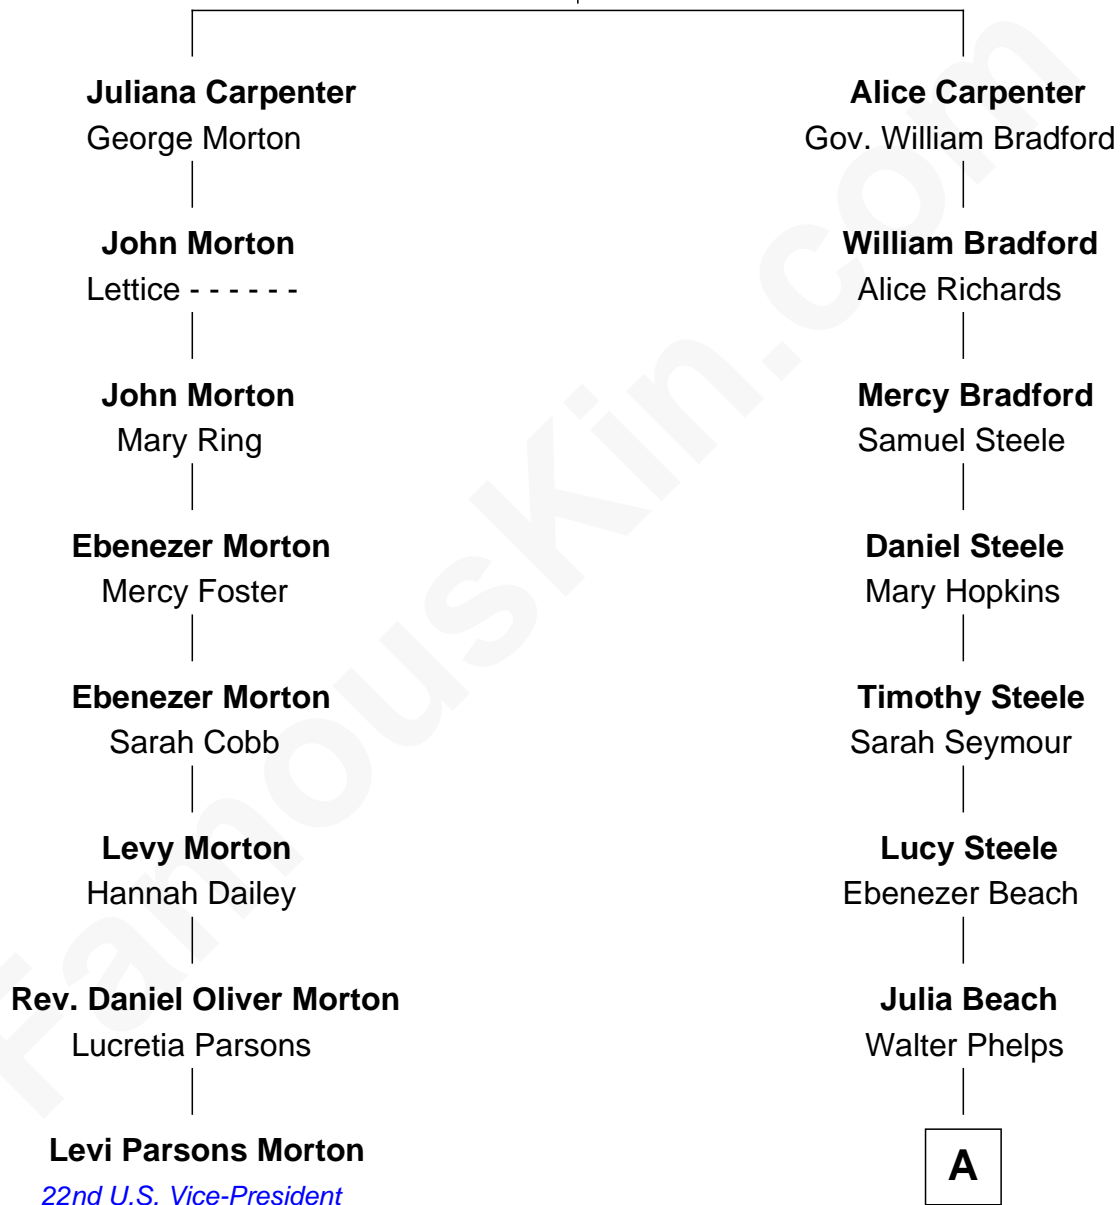

FamousKin.com
Relationship Chart of
Levi Parsons Morton
22nd U.S. Vice-President

7th cousin 5 times removed of
Treat Williams
TV & Movie Actor

Alexander Carpenter

A

Julia Louisa Phelps

Rev. George Huntington Nicholls

Mary Nicholls

Charles W. Barnum

Richard Nicholls Barnum

Marian Hutchison Cocks

Eleanor Barnum

Treat Payne Andrew

Marian Andrew

Richard Norman Williams