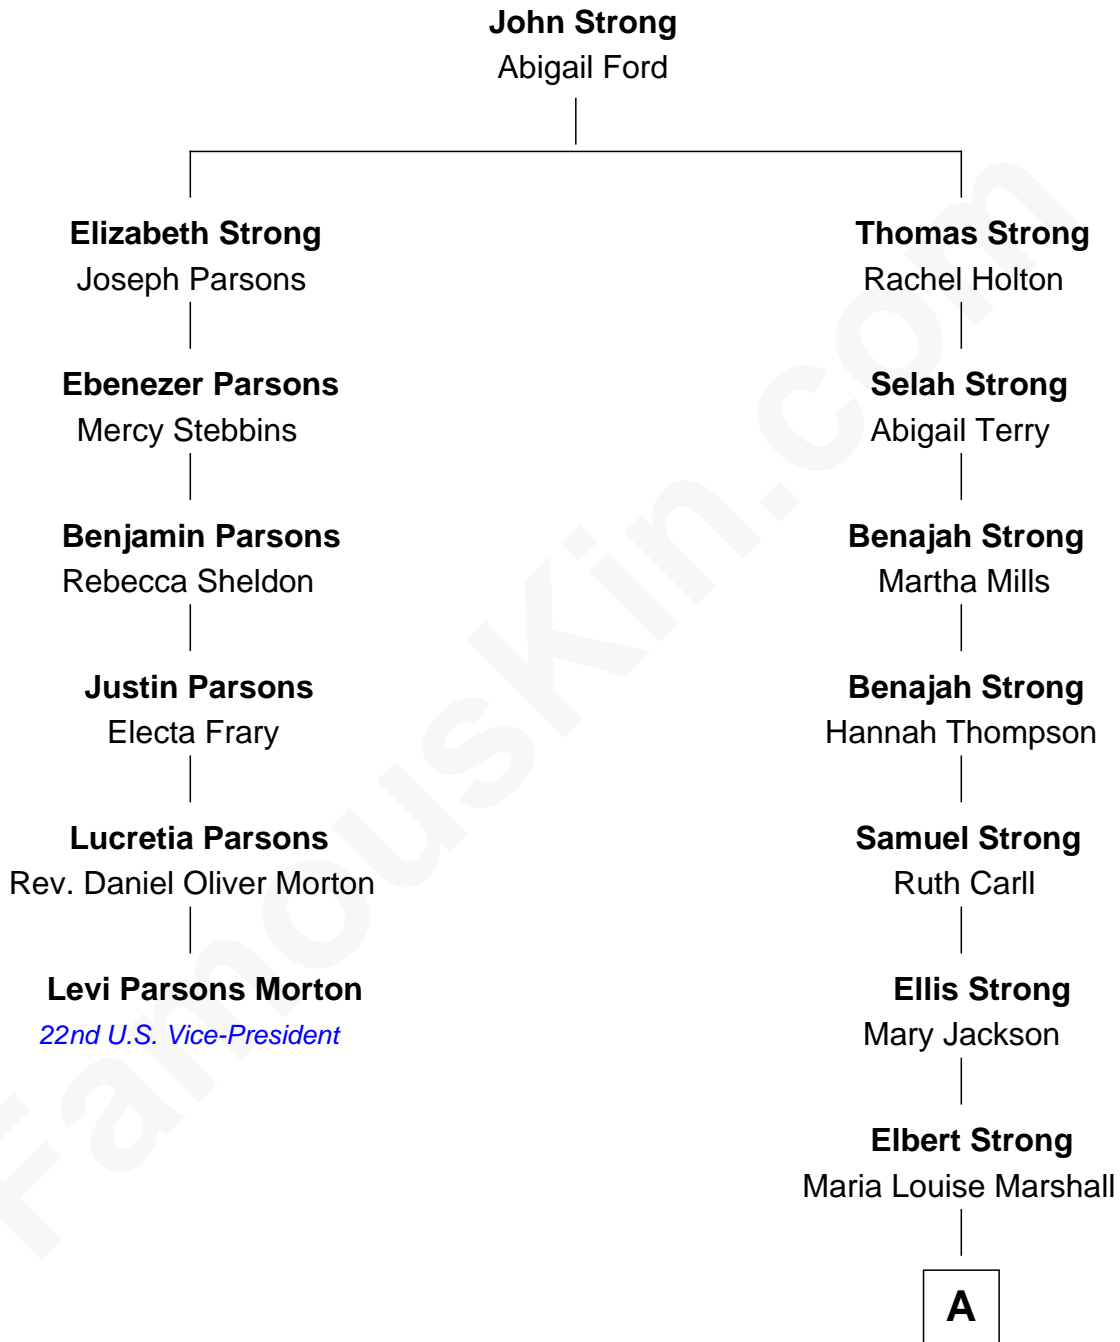

FamousKin.com
Relationship Chart of
Levi Parsons Morton
22nd U.S. Vice-President

5th cousin 6 times removed of

Jordan Peele
TV and Movie Actor

A

Walter Robbins Strong

Nettie Wicks

Louise Strong

Everett Sidney Taylor

Josephine Helen Taylor

Earl Haworth Williams

Lucinda J. Williams

Hayward Peele

Jordan Peele

TV and Movie Actor