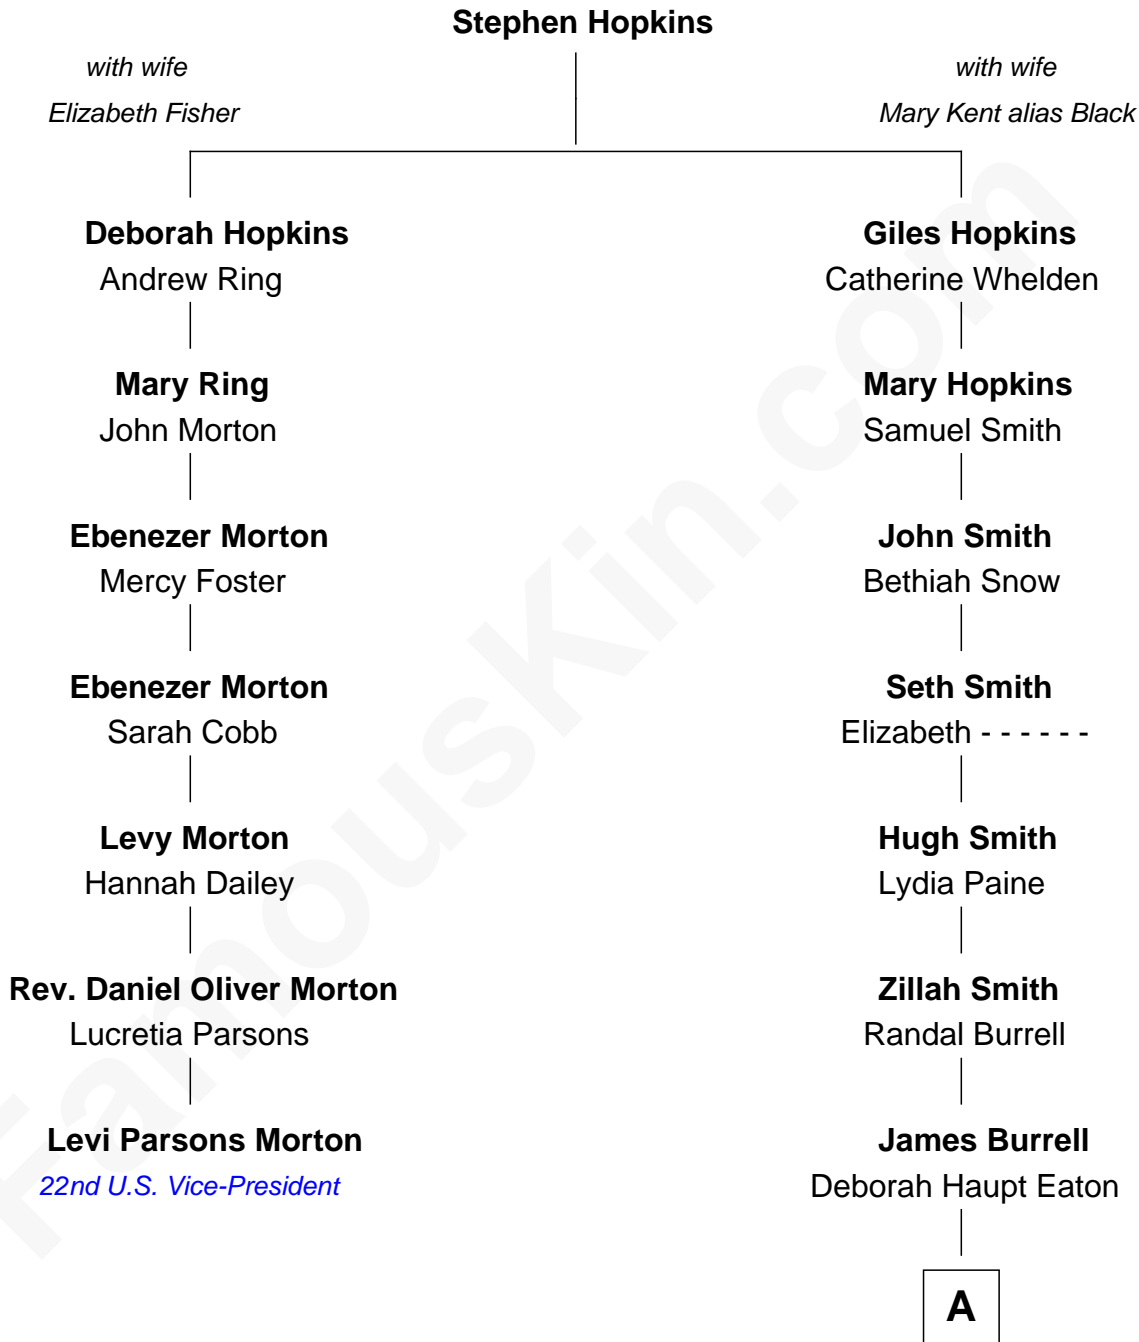

**FamousKin.com**  
**Relationship Chart of**  
**Levi Parsons Morton**  
*22nd U.S. Vice-President*

6th cousin 2 times removed of

**Merrill C. Meigs**  
*Publisher, Chicago Herald & Examiner*

A

**Juliana Smith Burrell**  
Church Paddleford Meigs