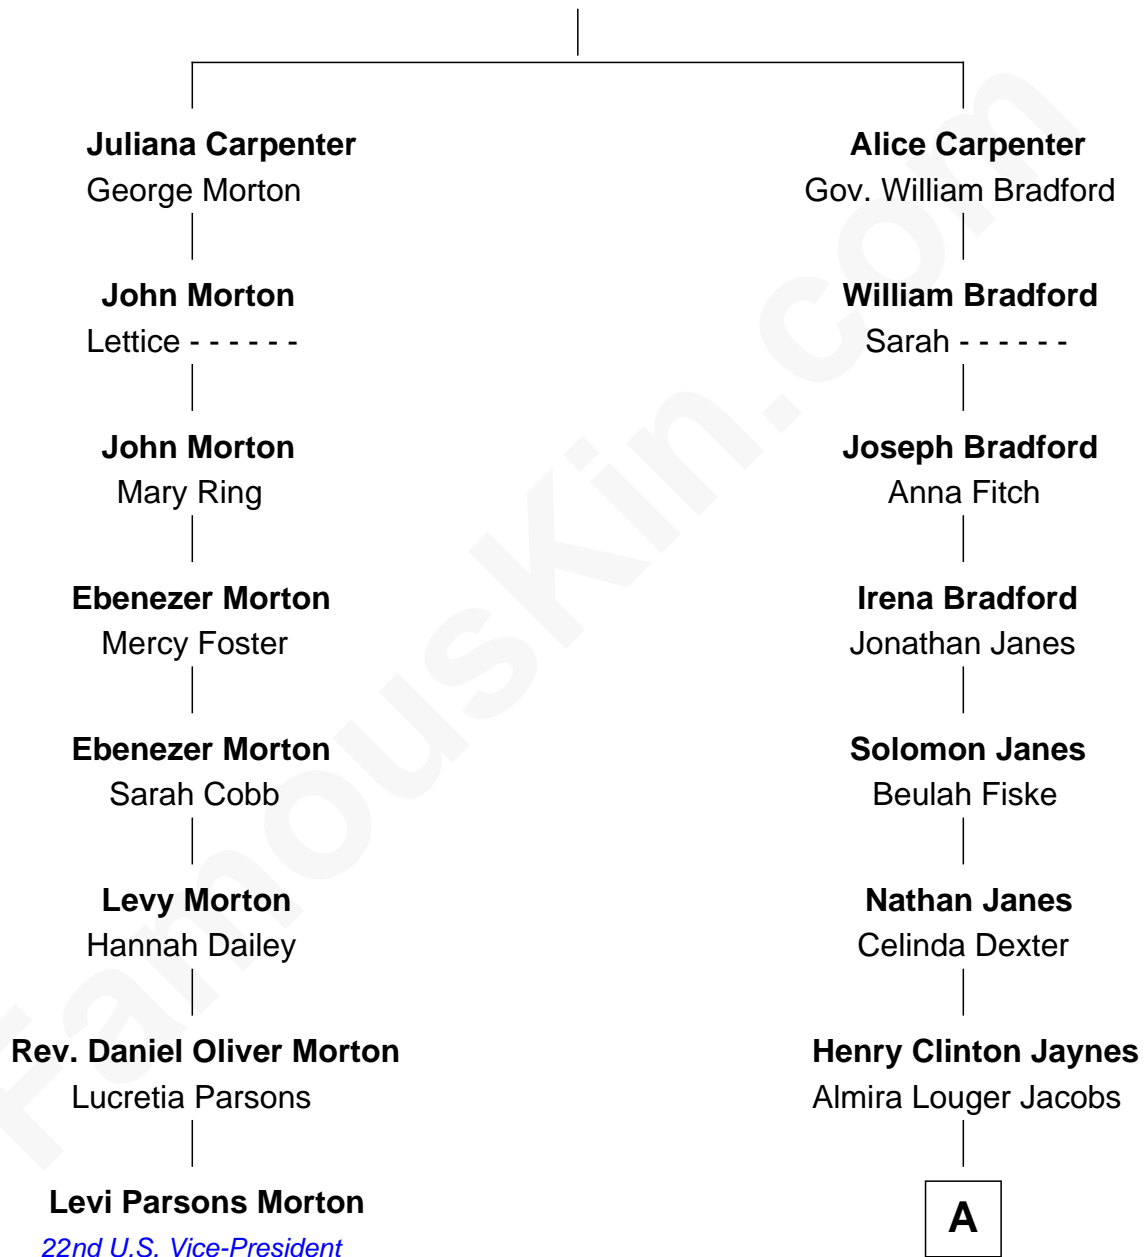

# FamousKin.com Relationship Chart of

**Levi Parsons Morton**

*22nd U.S. Vice-President*

7th cousin 3 times removed of

**Peter Fonda**

*TV and Movie Actor*

**Alexander Carpenter**

**A**

Henry Silas Jaynes

Elma L. Lanphear

Herberta Elma Jaynes

William Brace Fonda

Henry Jaynes Fonda

Frances Ford Seymour

**Peter Fonda**

*TV and Movie Actor*