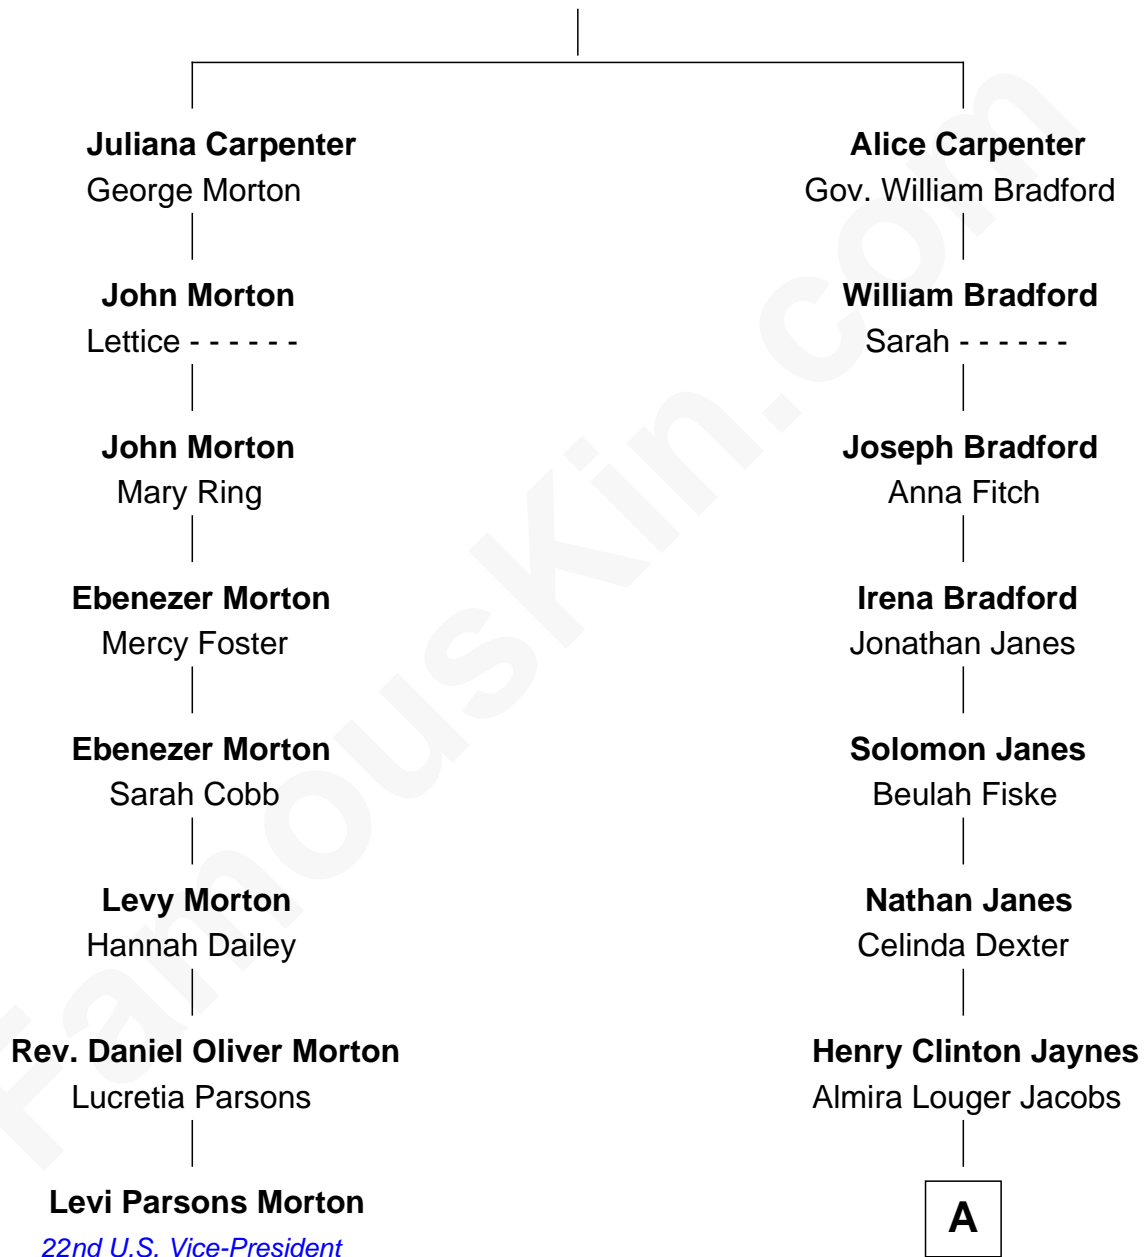

**FamousKin.com**  
**Relationship Chart of**  
**Levi Parsons Morton**  
*22nd U.S. Vice-President*

7th cousin 4 times removed of

**Bridget Fonda**  
*Movie Actress*

**Alexander Carpenter**

**A**

**Henry Silas Jaynes**

Elma L. Lanphear

**Herberta Elma Jaynes**

William Brace Fonda

**Henry Jaynes Fonda**

Frances Ford Seymour

**Peter H. Fonda**

Susan Jane Brewer

**Bridget Fonda**

*Movie Actress*