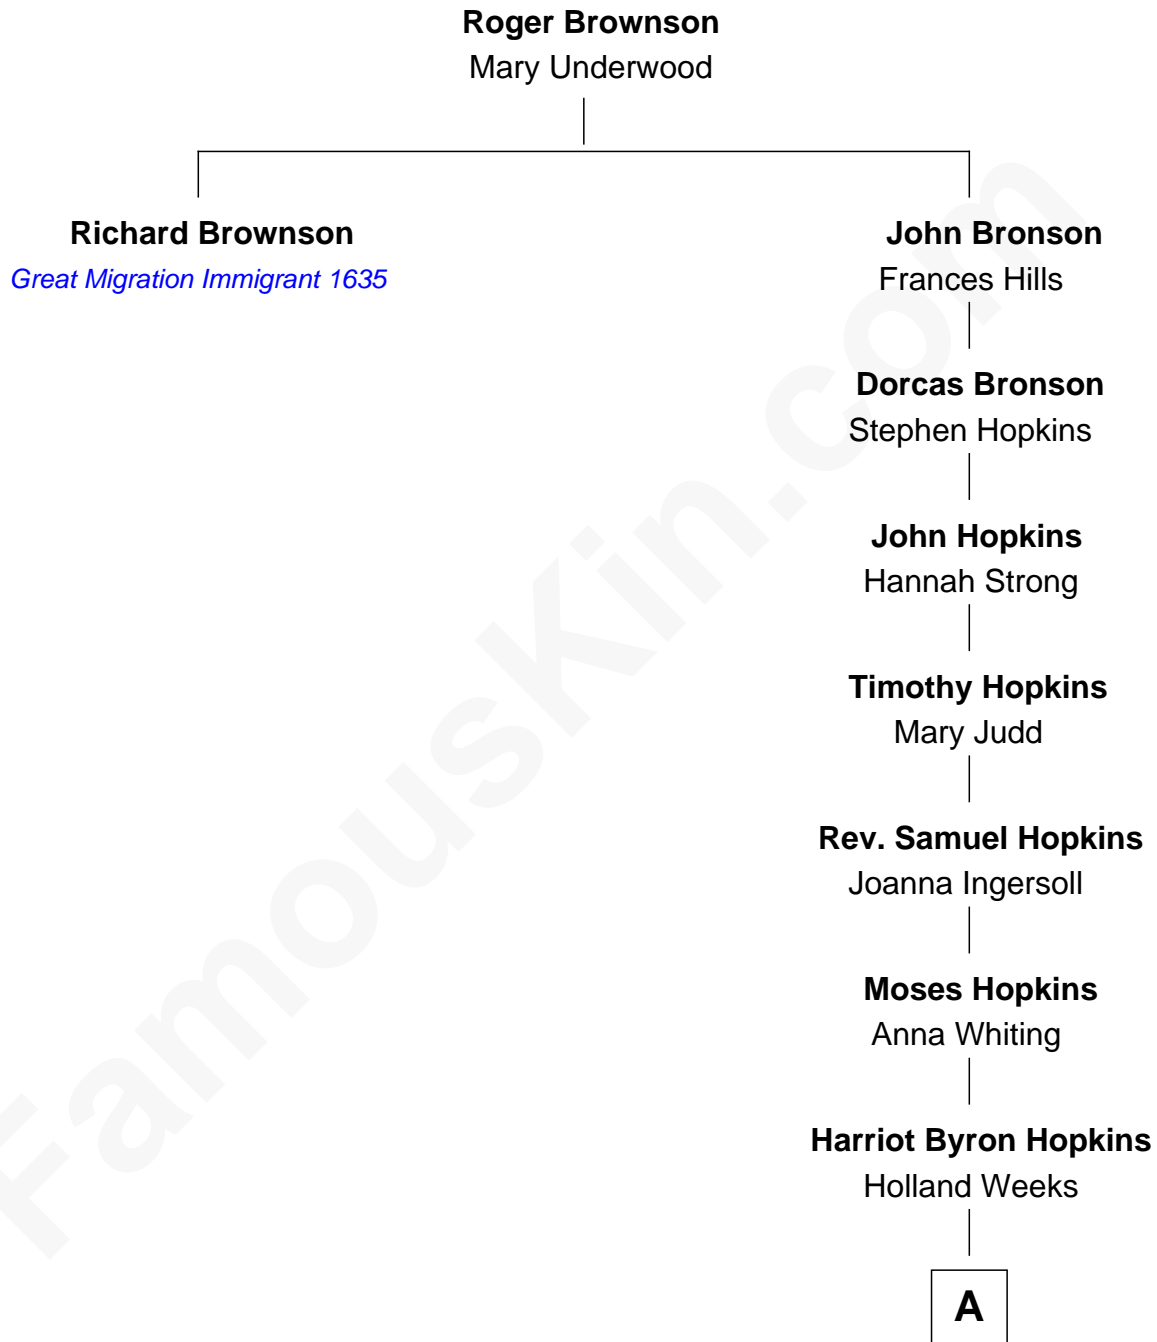

**FamousKin.com**  
**Relationship Chart of**  
**Richard Brownson**

*(c1615 - c1687) Great Migration Immigrant 1635*

**6th great-granduncle of**

**Daniel Burnham**

*World's Columbian Expo Architect*

**A**

Elizabeth Keith Weeks

Edwin Arnold Burnham

**Daniel Burnham**

*Chicago Architect*

FamousKin.com