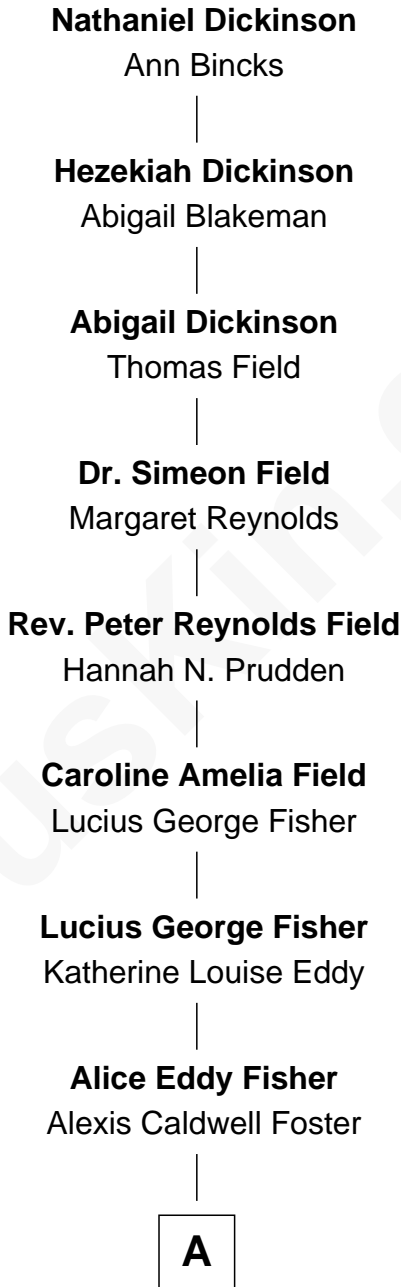

# FamousKin.com Relationship Chart of

**Nathaniel Dickinson**

(c1601 - 1676) *Great Migration Immigrant 1638*

8th Great-grandfather of

**Jodie Foster**

*Movie Actress*

**A**

—  
**Lucius Fisher Foster**  
Constance Marie Robertson

—  
**Lucius Fisher Foster**  
Evelyn Della Almond

—  
**Jodie Foster**  
*Movie Actress*

FamousKin.com