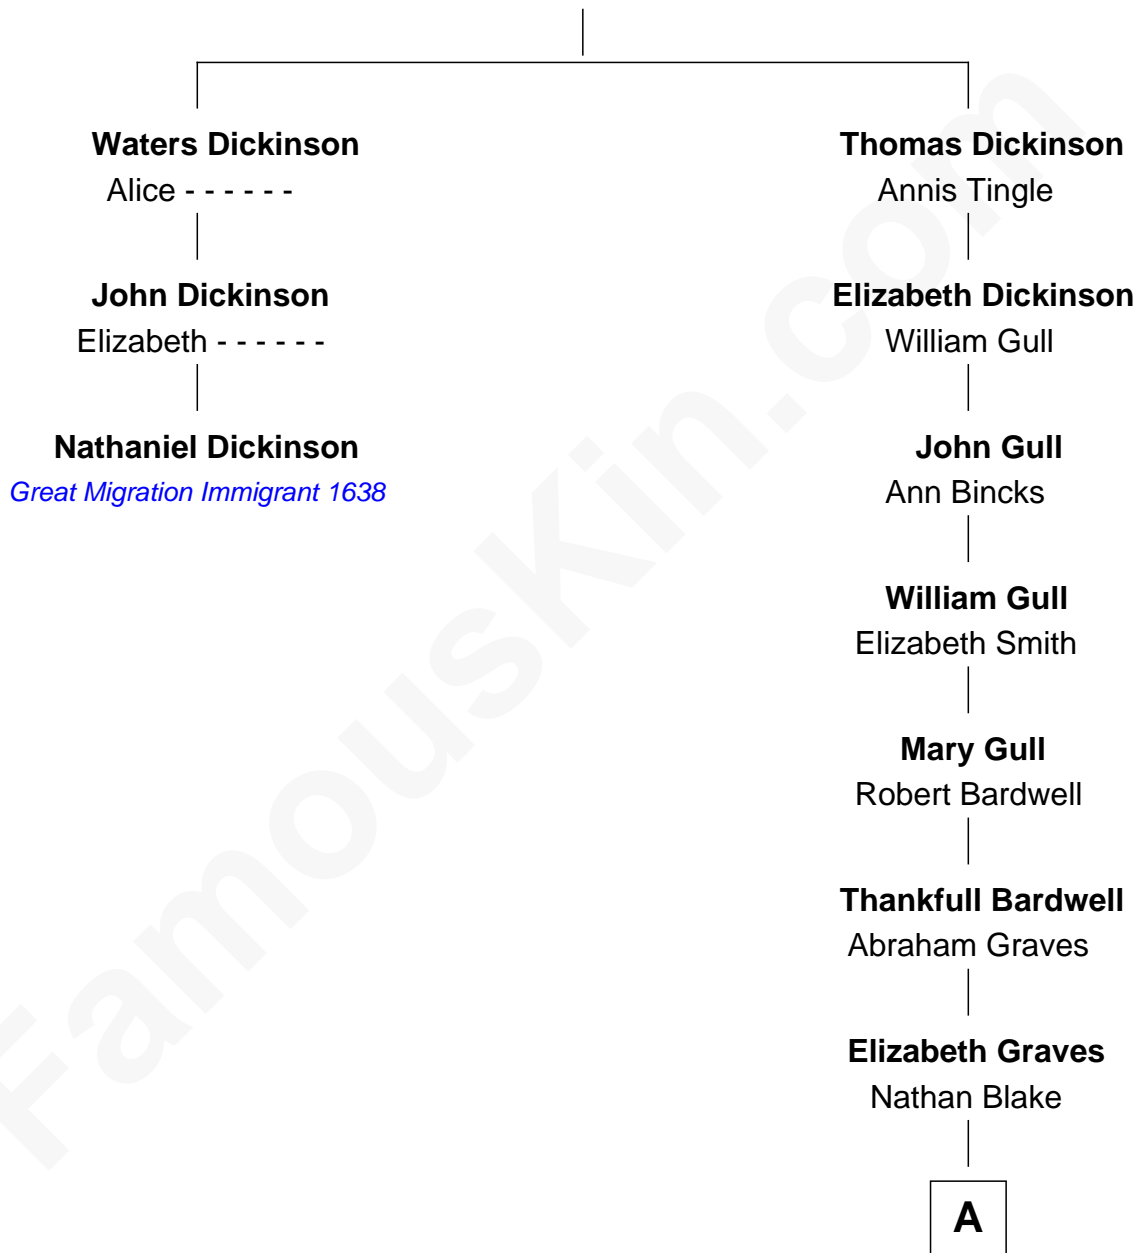

FamousKin.com

Relationship Chart of

Nathaniel Dickinson

(c1601 - 1676) *Great Migration Immigrant 1638*

2nd cousin 12 times removed of

James Taylor
Singer-Songwriter

----- Dickinson

A

Nathan Blake
Bathsheba Day

Bathsheba Blake
Asahel C. Denison

Almon Denison
Mercy Denison

John Clark Denison
Arabelle E. Warren

Etta M. Denison
Henry Woodard

Henry Herman Woodard
Ella Angelique Knox

Gertrude Arline Woodard
Dr. Isaac Montrose Taylor

James Taylor
Singer-Songwriter