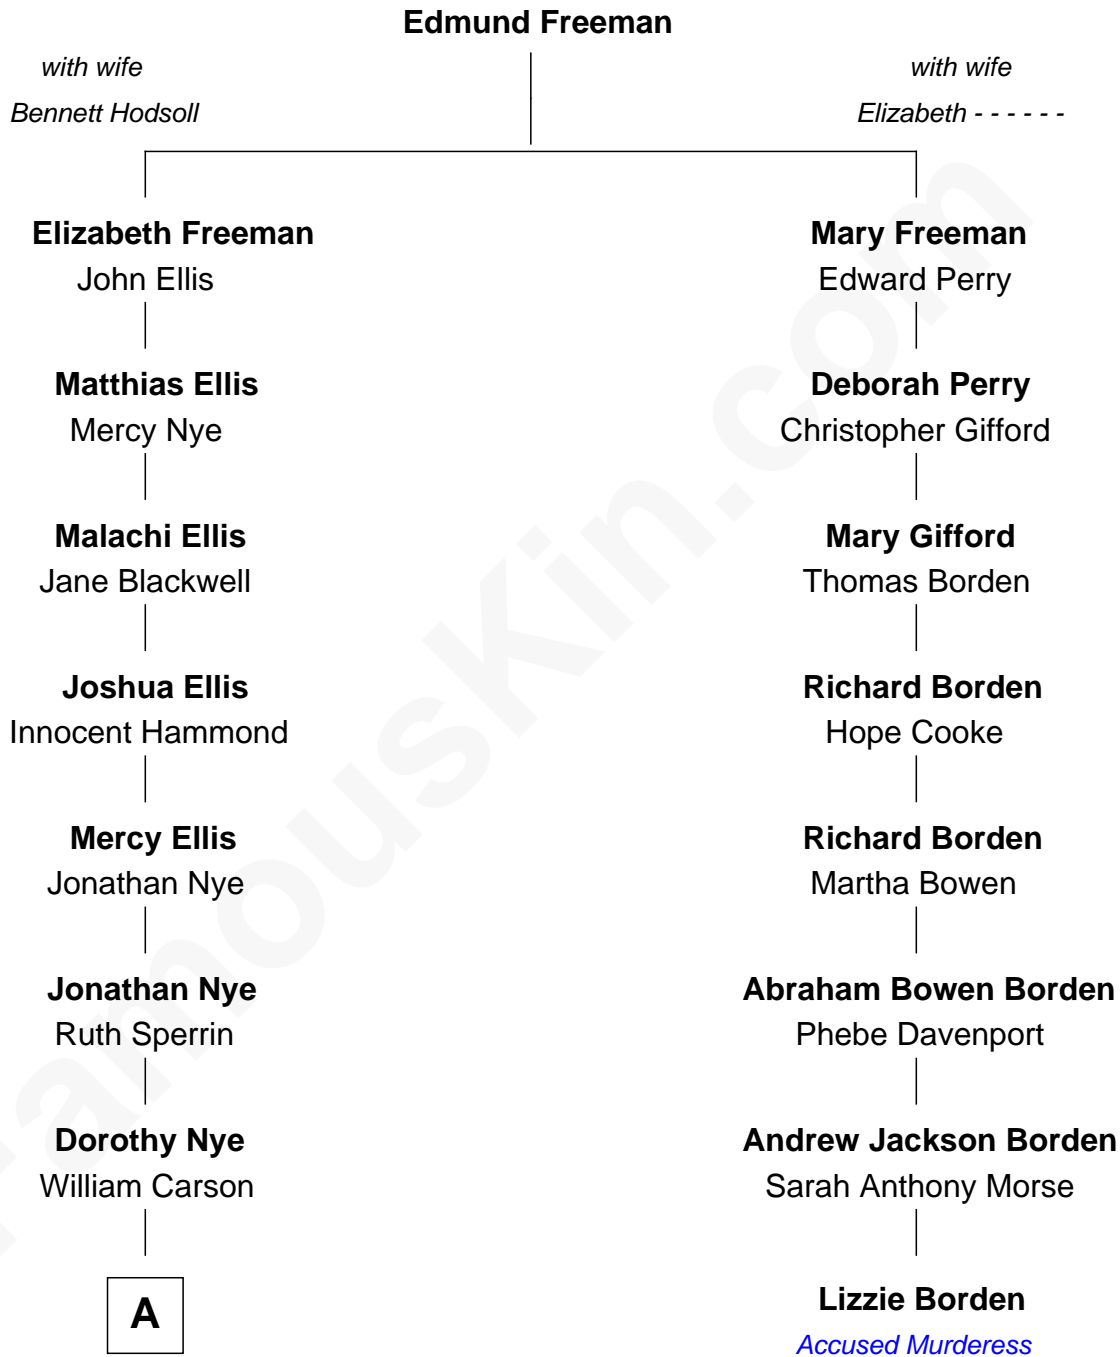

# FamousKin.com Relationship Chart of

**Johnny Carson**

TV Host - "The Tonight Show"

7th cousin 3 times removed of

**Lizzie Borden**

Accused Murderess

**A**

—  
**Marshall Carson**

Emeline Kellogg

—  
**Christopher N. Carson**

Ella Bernice Hardy

—  
**Homer Lloyd Carson**

Ruth E. Hook

—  
**Johnny Carson**

*TV Host - "The Tonight Show"*

FamousKin.com