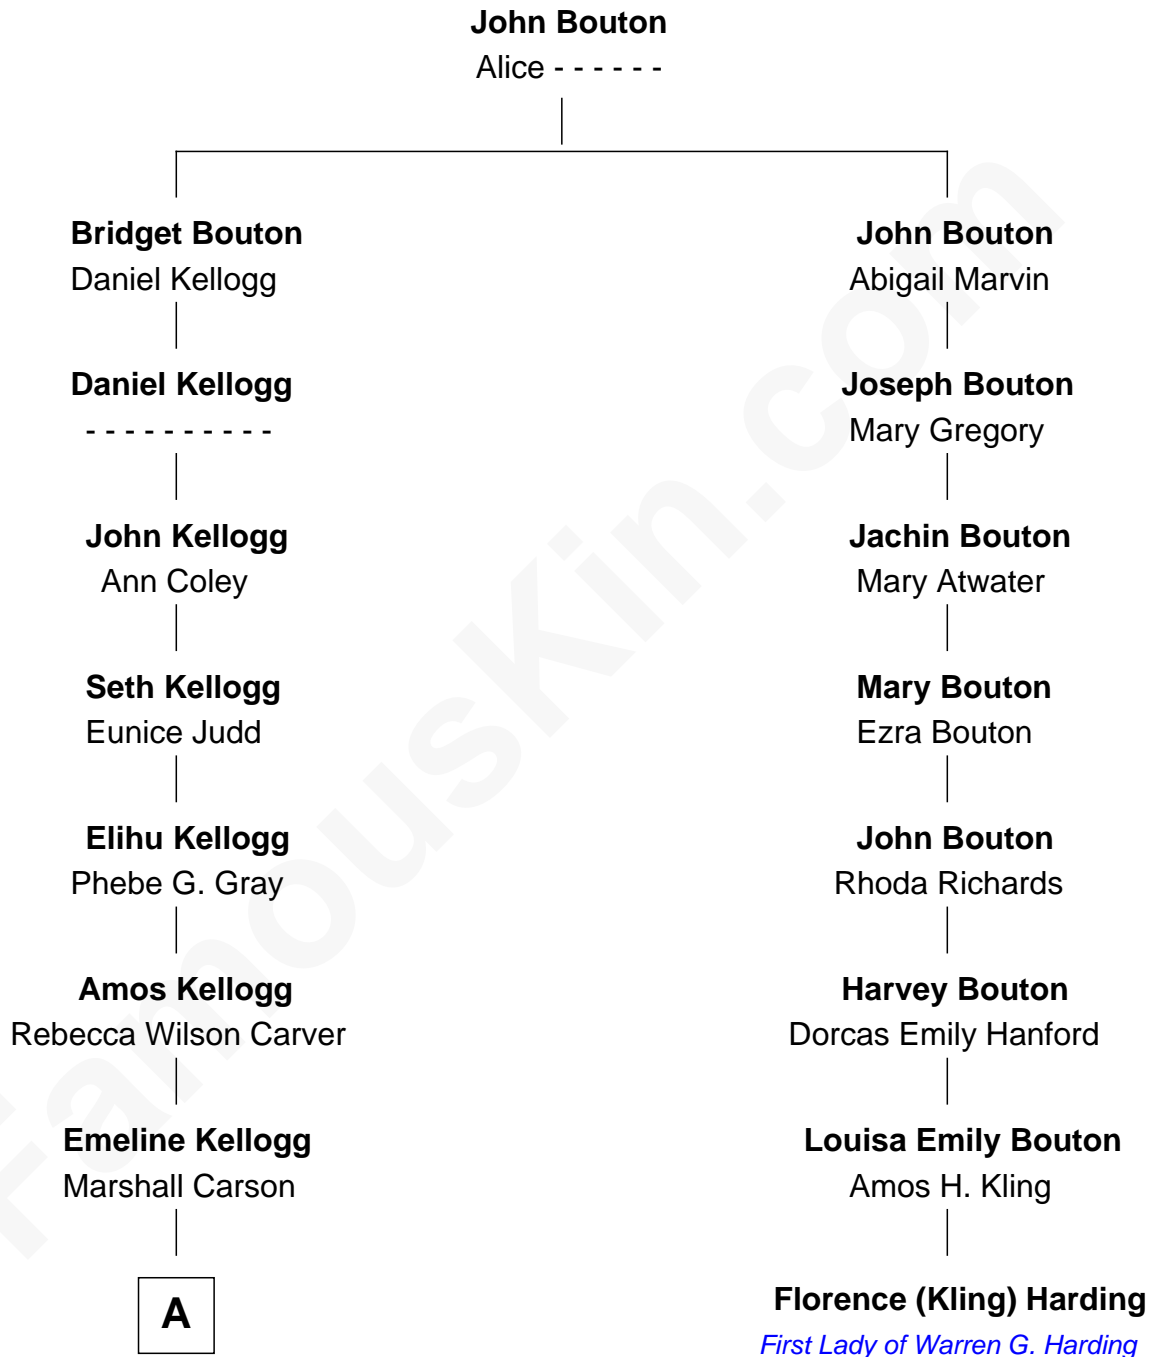

FamousKin.com

Relationship Chart of

Johnny Carson

TV Host - "The Tonight Show"

7th cousin 2 times removed of

Florence (Kling) Harding

First Lady of President Warren G. Harding

A

—
Christopher N. Carson

Ella Bernice Hardy

—
Homer Lloyd Carson

Ruth E. Hook

—
Johnny Carson

TV Host - "The Tonight Show"

FamousKin.com