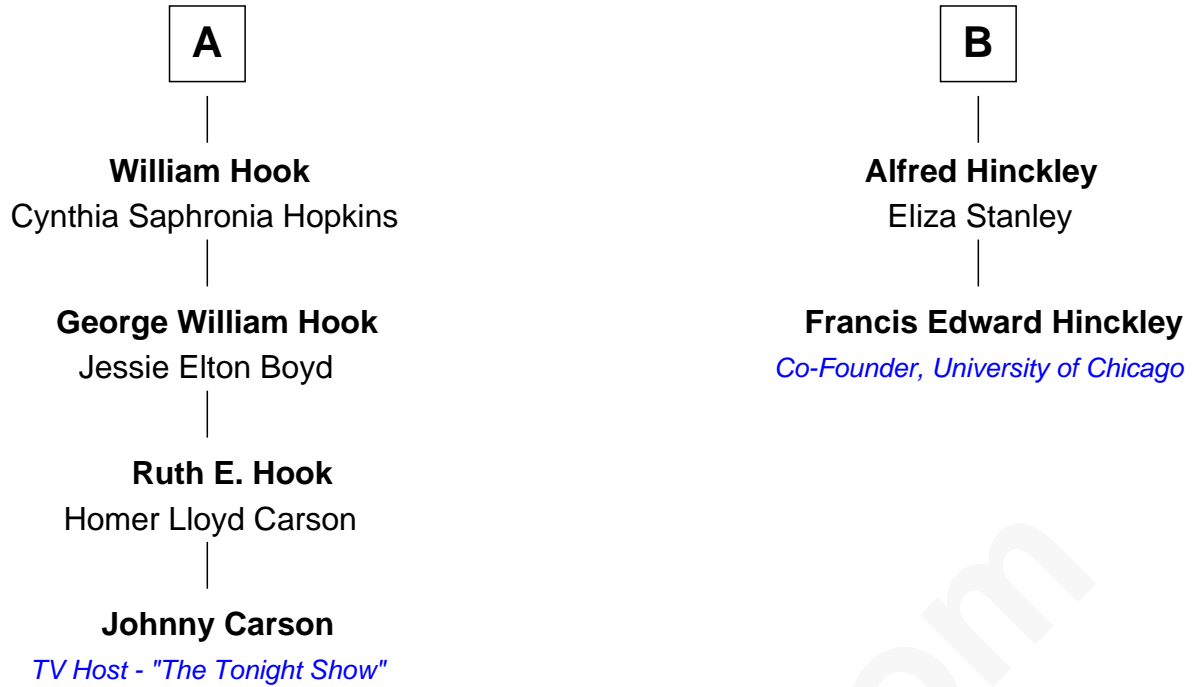

## Relationship Chart of Johnny Carson

TV Host - "The Tonight Show"

8th cousin 2 times removed of

**Francis Edward Hinckley**

Co-Founder, University of Chicago

University of Chicago

FamousKin.com