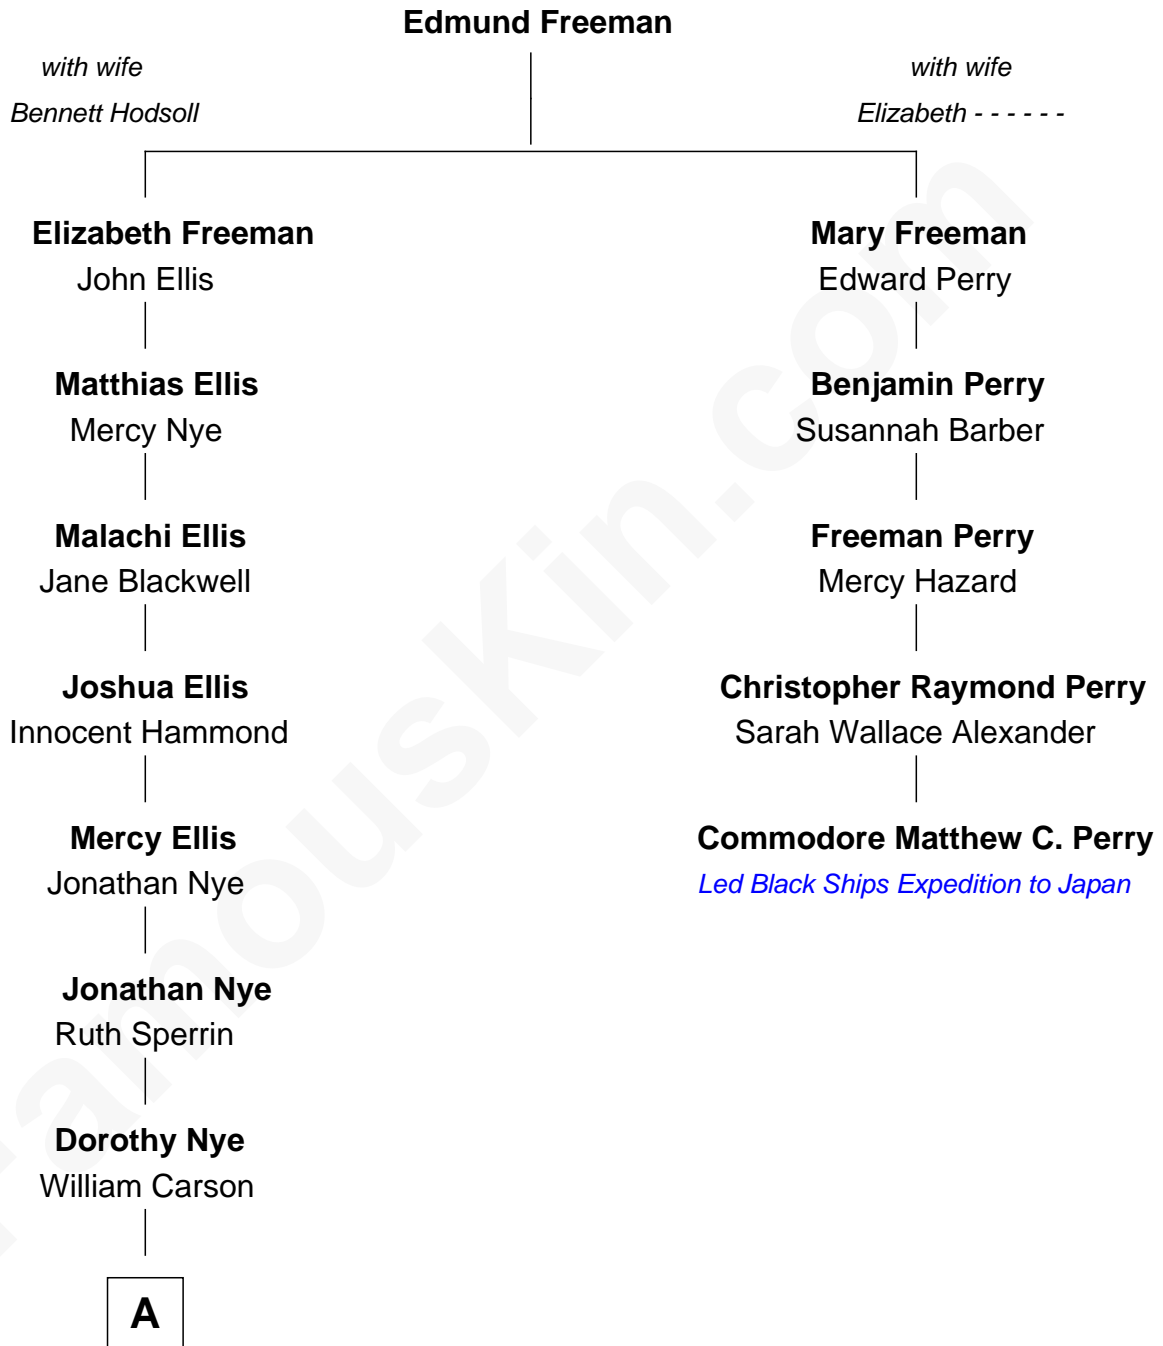

FamousKin.com

Relationship Chart of

Johnny Carson

TV Host - "The Tonight Show"

4th cousin 6 times removed of

Commodore Matthew C. Perry

Led Black Ships Expedition to Japan

A

—
Marshall Carson

Emeline Kellogg

—
Christopher N. Carson

Ella Bernice Hardy

—
Homer Lloyd Carson

Ruth E. Hook

—
Johnny Carson

TV Host - "The Tonight Show"