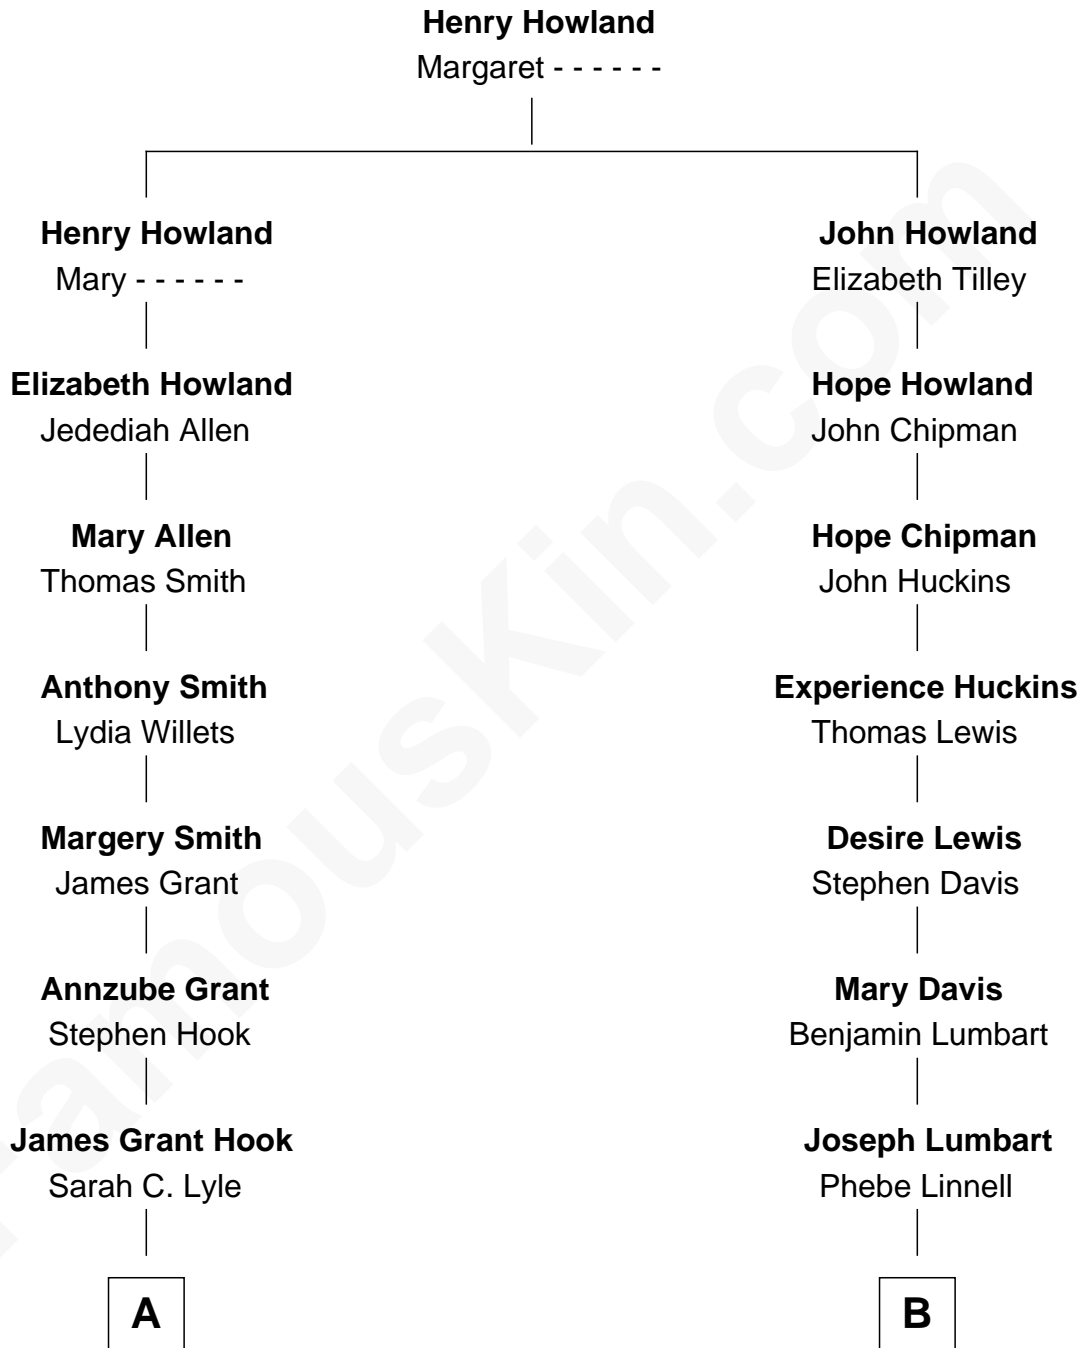

FamousKin.com Relationship Chart of

Johnny Carson

TV Host - "The Tonight Show"

10th cousin 4 times removed of

Chord Overstreet

Musician, TV and Movie Actor

A

William Hook
Cynthia Saphronia Hopkins

George William Hook
Jessie Elton Boyd

Ruth E. Hook
Homer Lloyd Carson

Johnny Carson
TV Host - "The Tonight Show"

B

Asenath Lumbart
Sherabeah Clark

M. Aurelius Clark
Mahala Blake

John Clark
Mary Glidden

William H. Clark
Lucretia Ann Gill