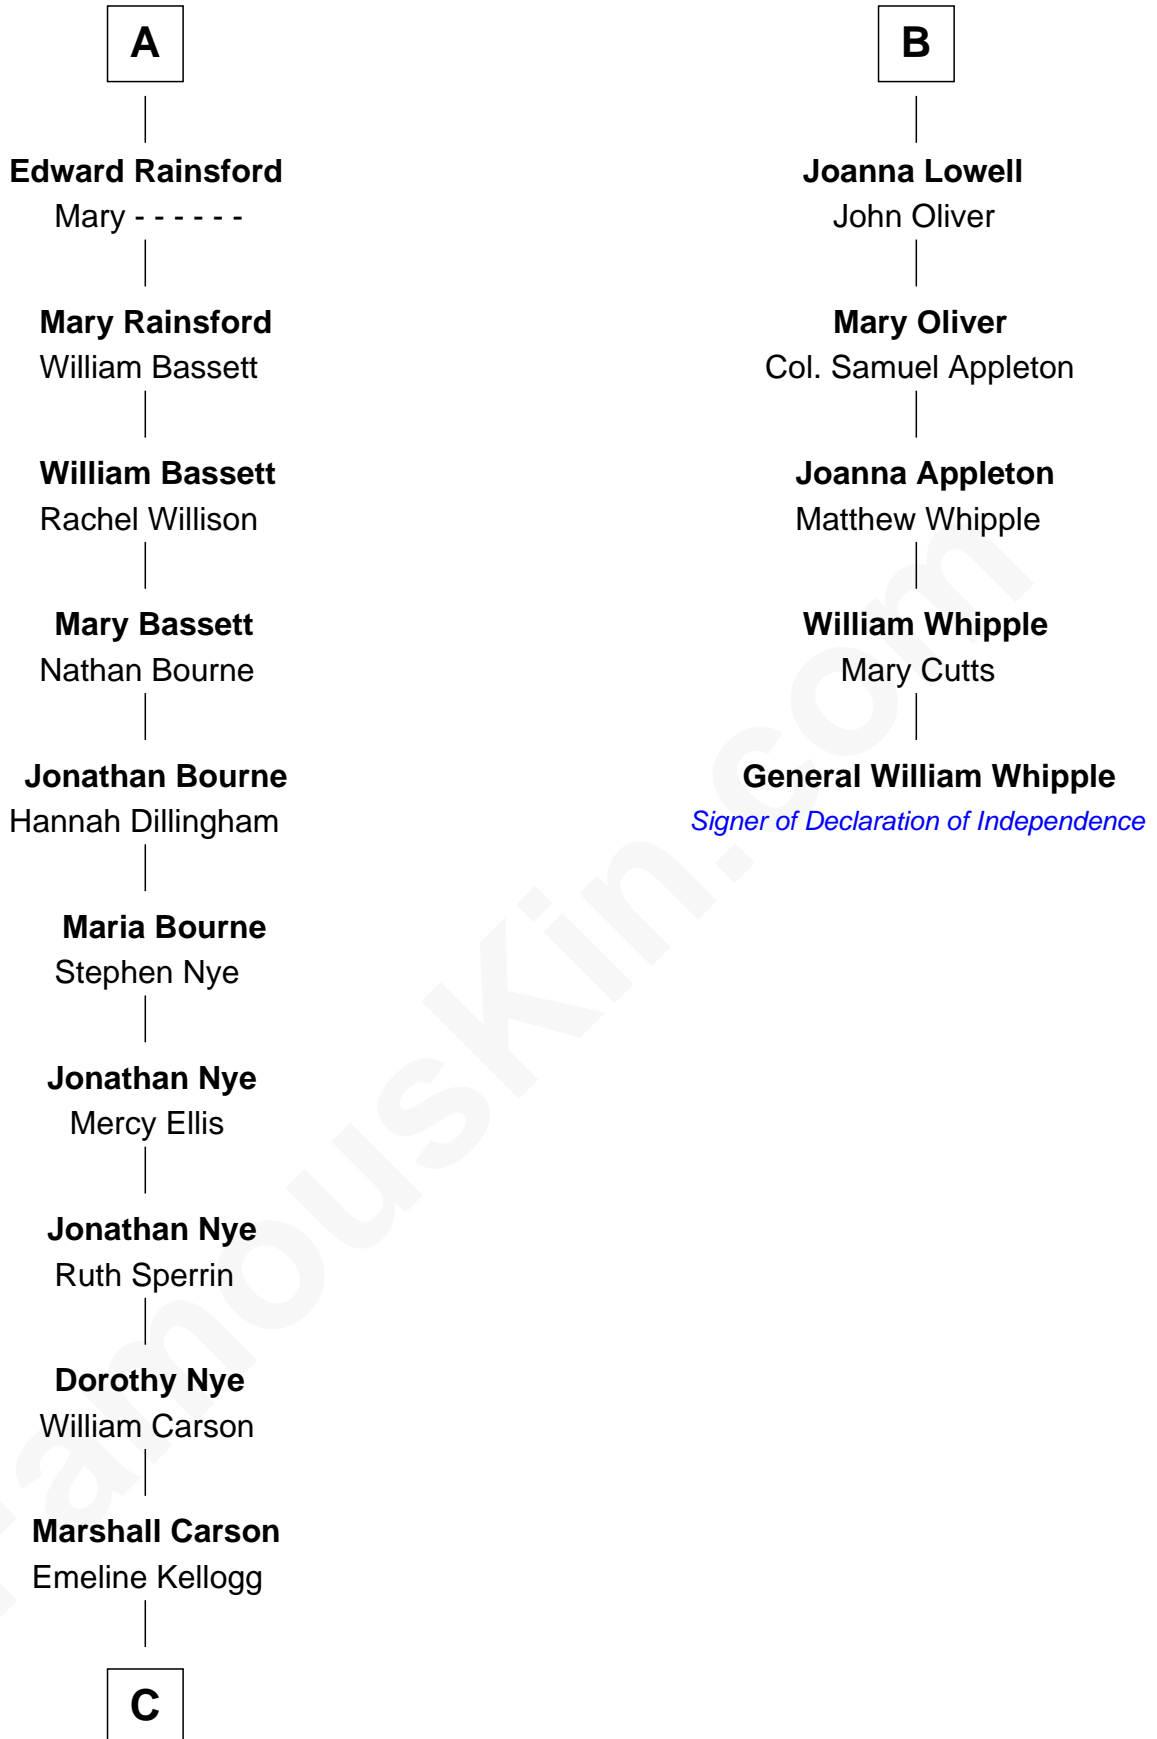

FamousKin.com

Relationship Chart of

Johnny Carson

TV Host - "The Tonight Show"

11th cousin 8 times removed of

General William Whipple

Signer of the Declaration of Independence

C

—
Christopher N. Carson

Ella Bernice Hardy

—
Homer Lloyd Carson

Ruth E. Hook

—
Johnny Carson

TV Host - "The Tonight Show"

FamousKin.com